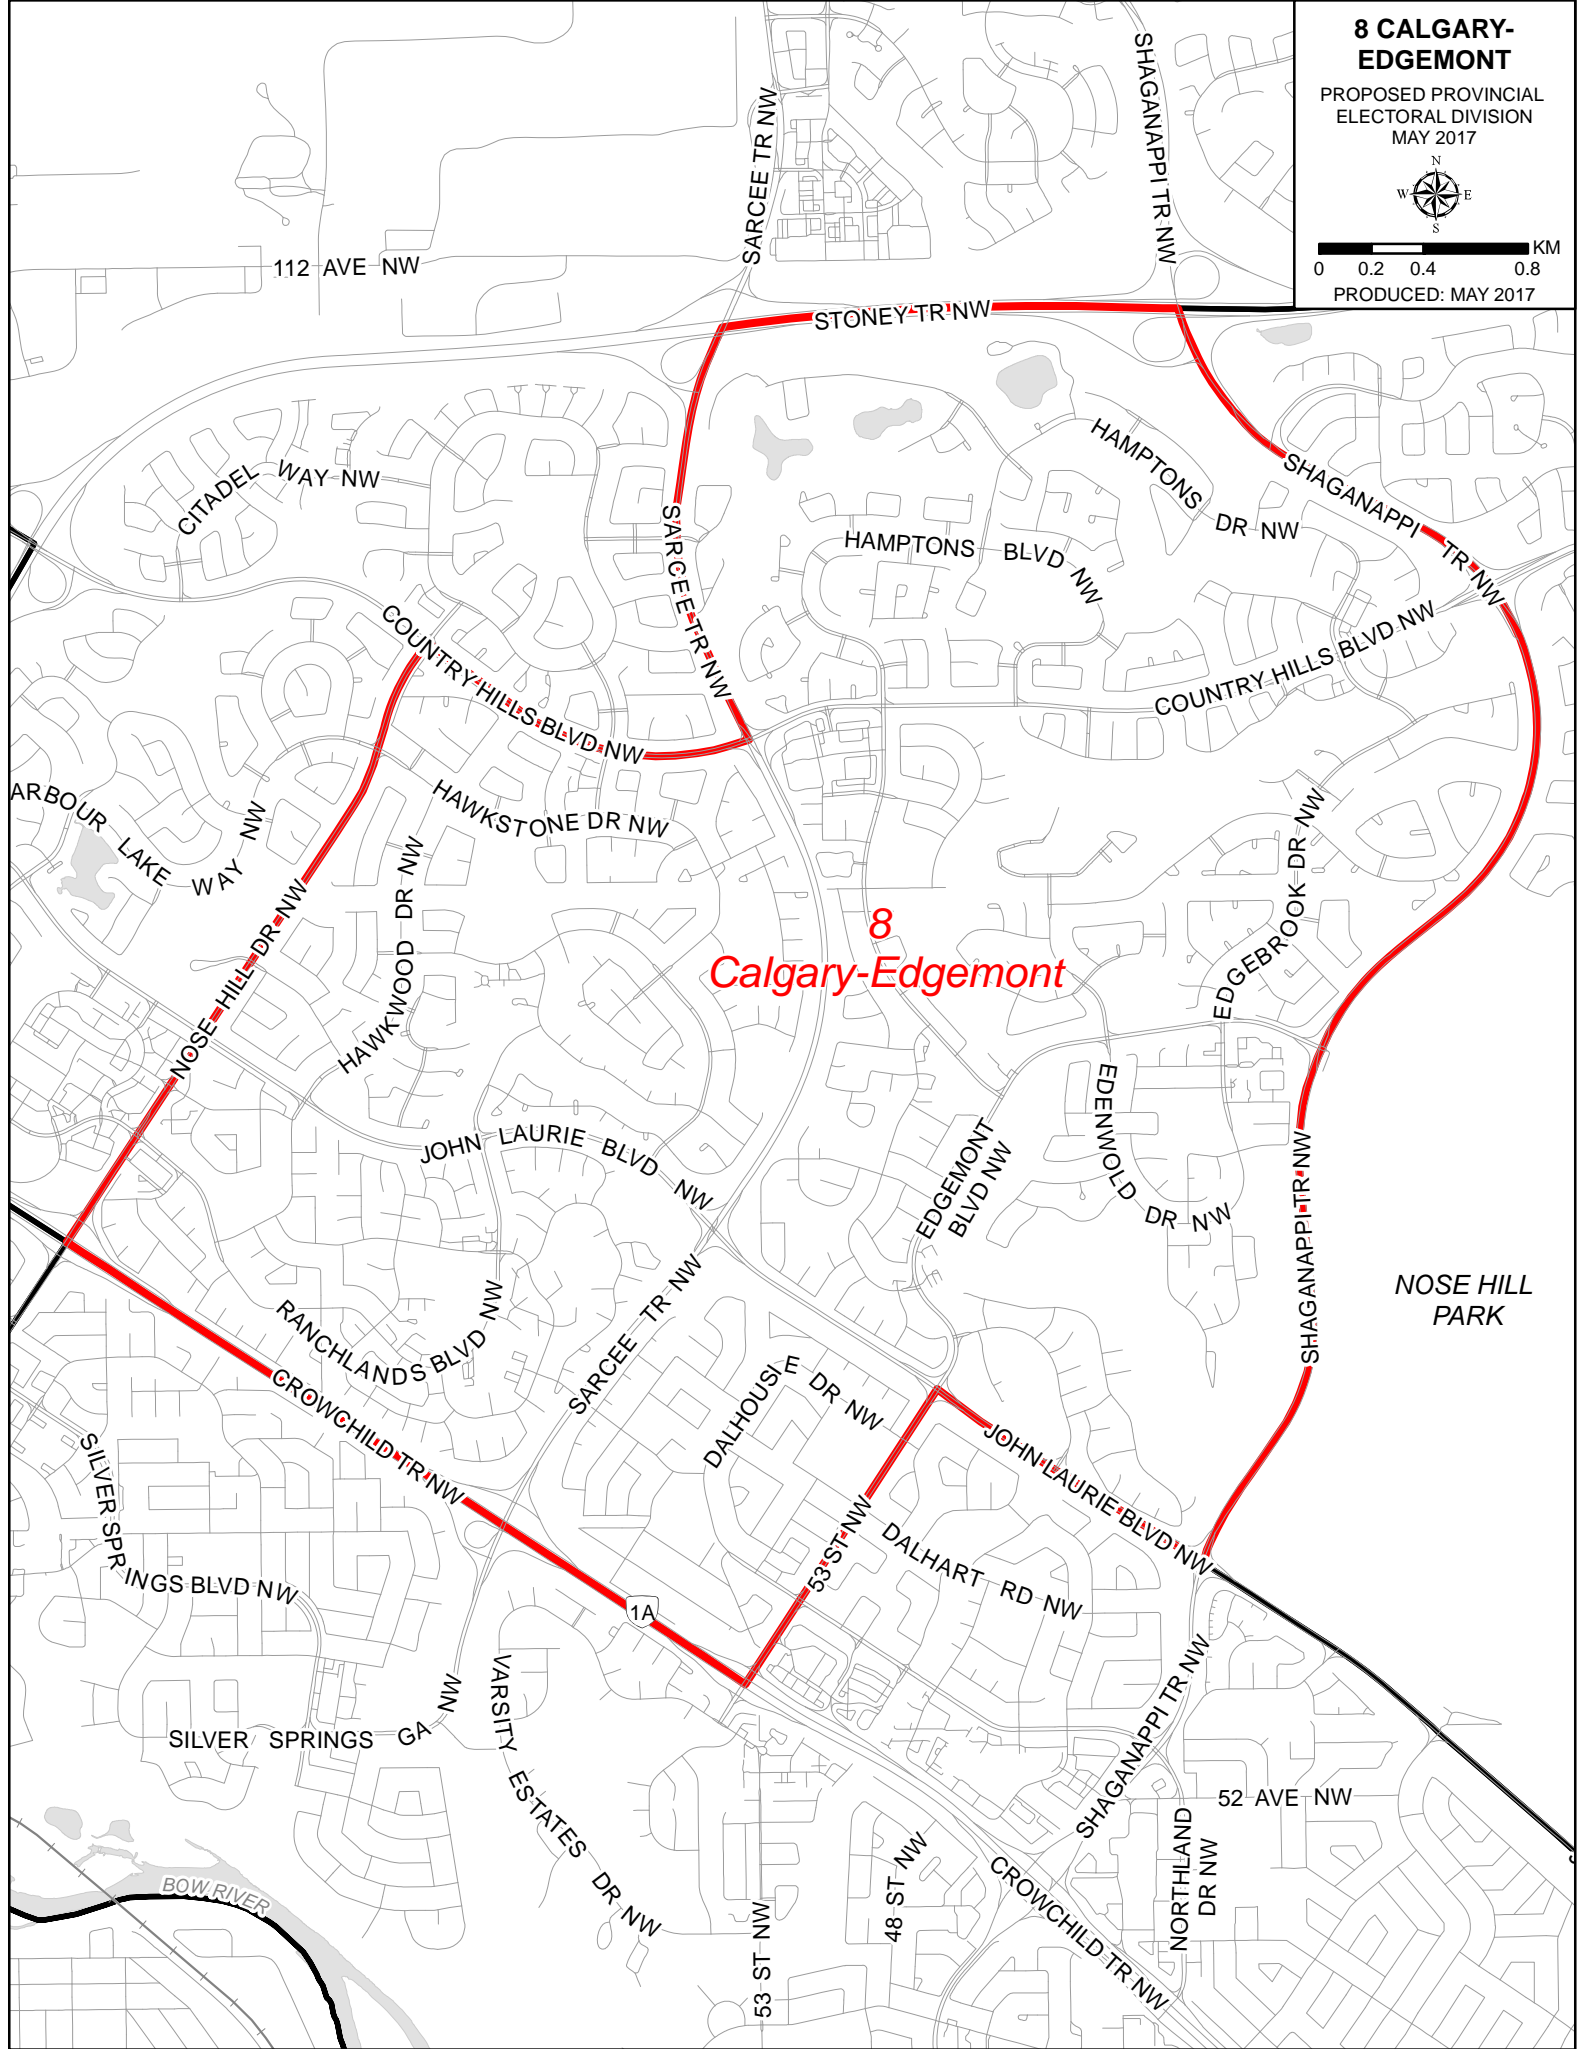

8 CALGARY-EDGEMONT

PROPOSED PROVINCIAL
ELECTORAL DIVISION
MAY 2017

0 0.2 0.4 0.8 KM

PRODUCED: MAY 2017

8
Calgary-Edgemont

NOSE HILL
PARK

1A

52 AVE NW

BOW RIVER