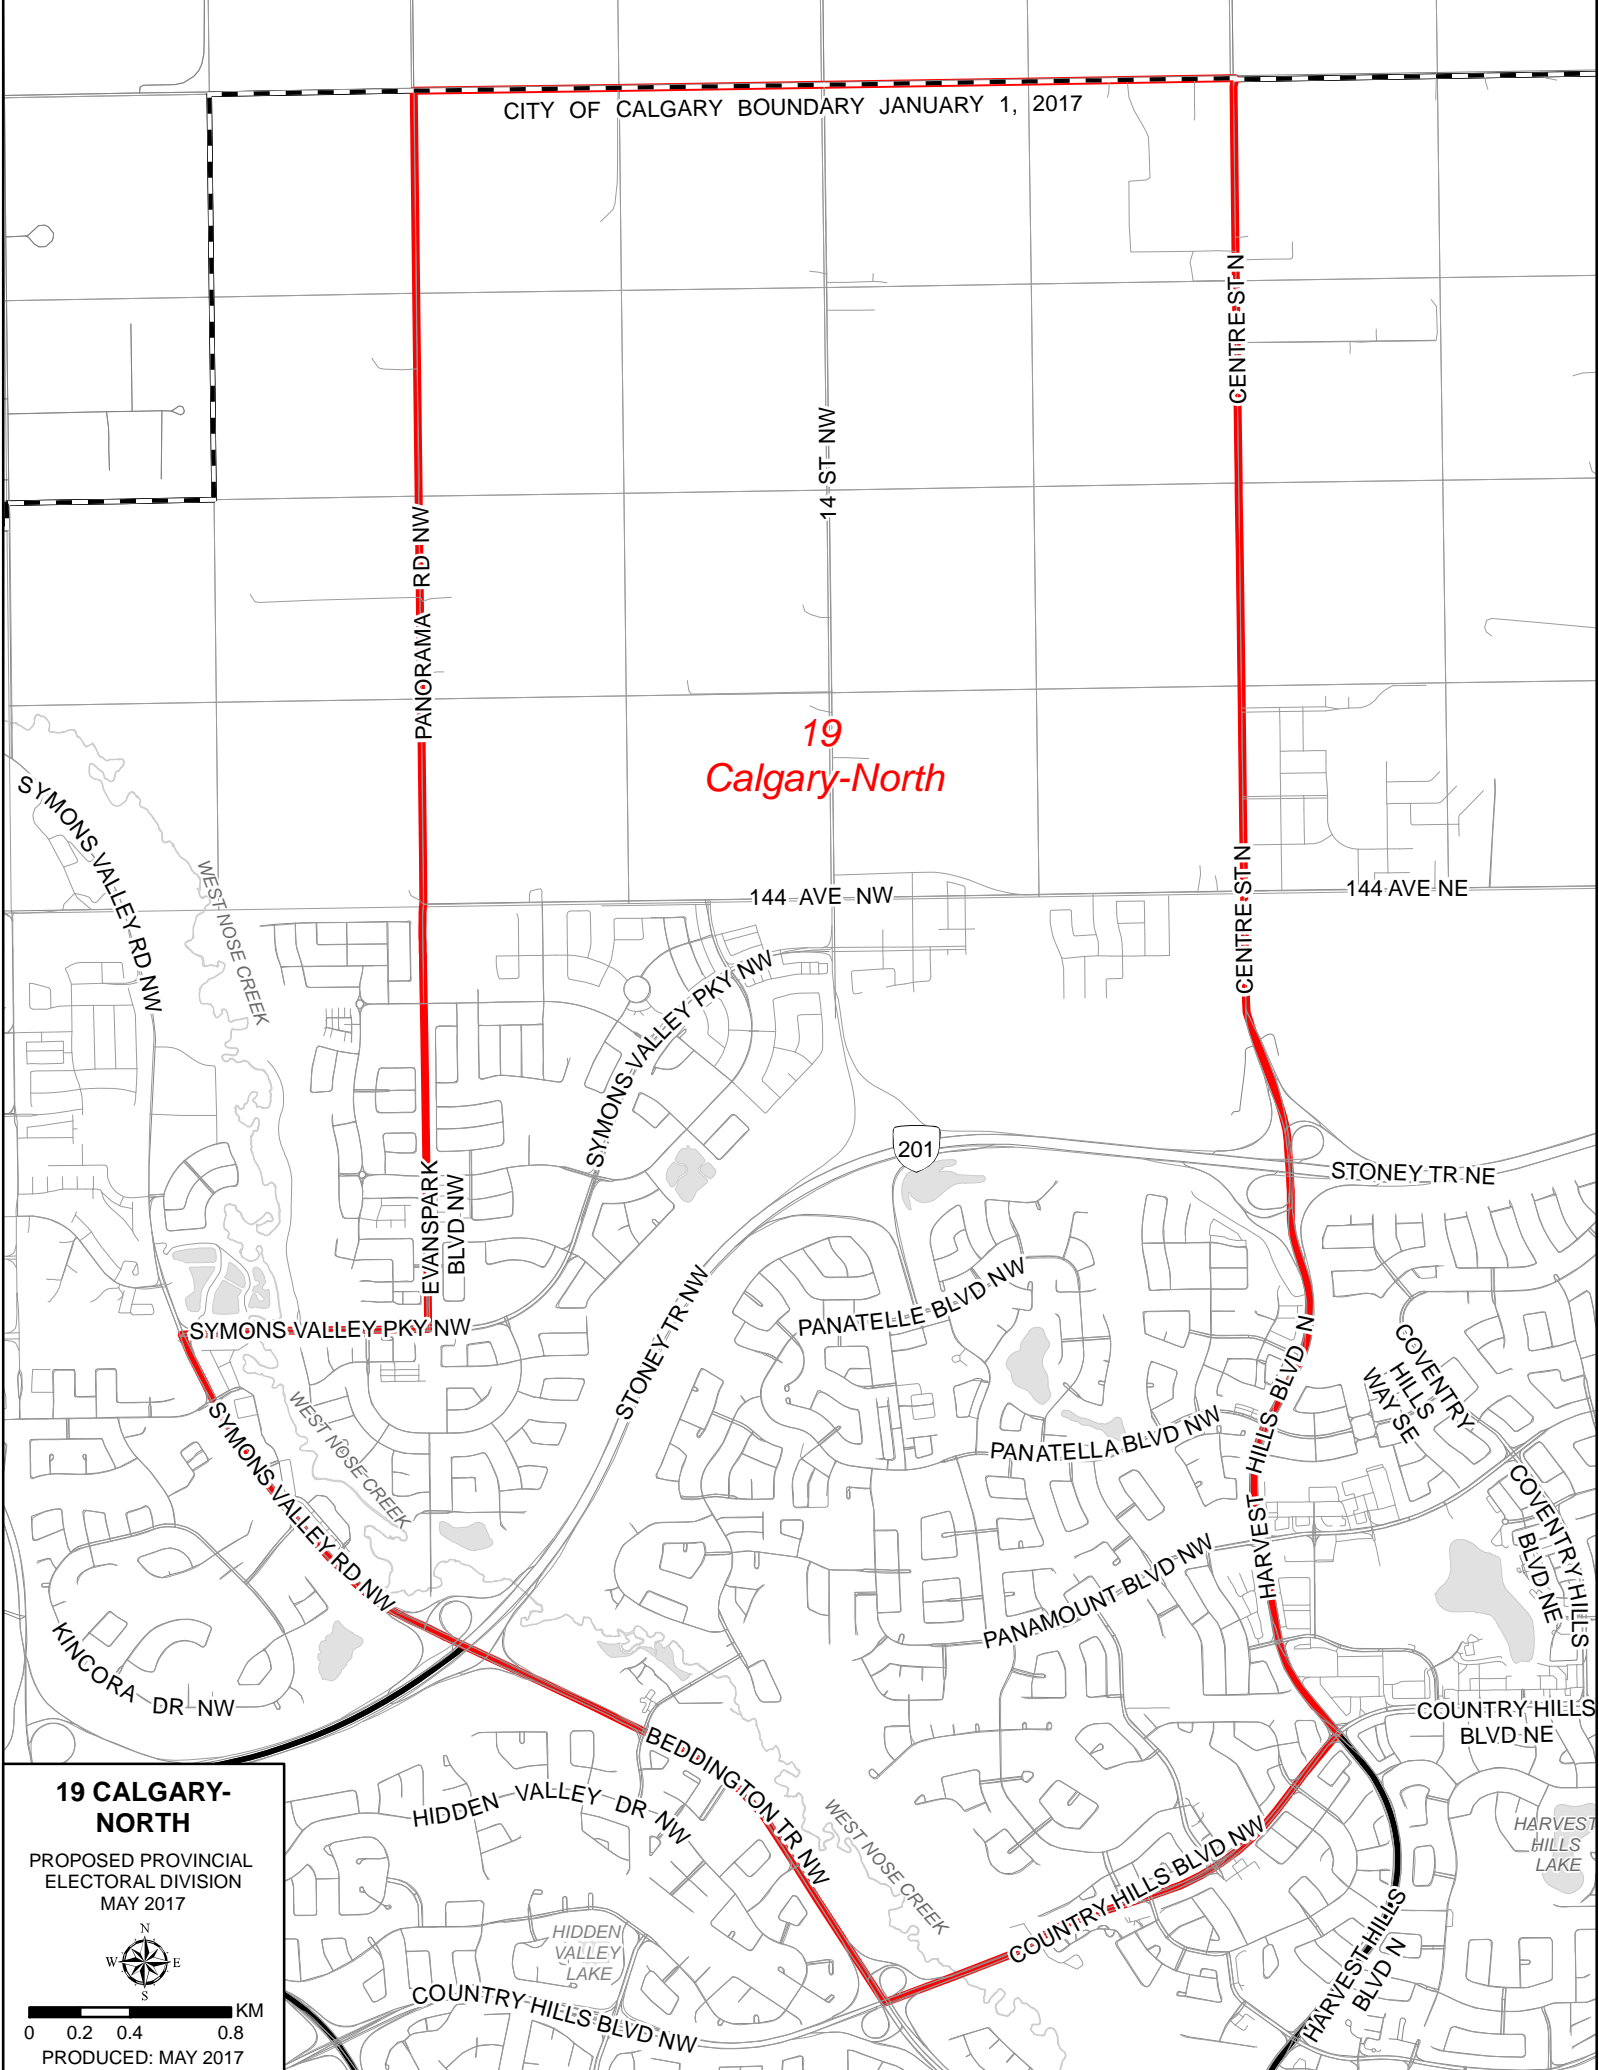

CITY OF CALGARY BOUNDARY JANUARY 1, 2017

19
Calgary-North

19 CALGARY-NORTH

PROPOSED PROVINCIAL
ELECTORAL DIVISION
MAY 2017

0 0.2 0.4 0.8
KM

PRODUCED: MAY 2017