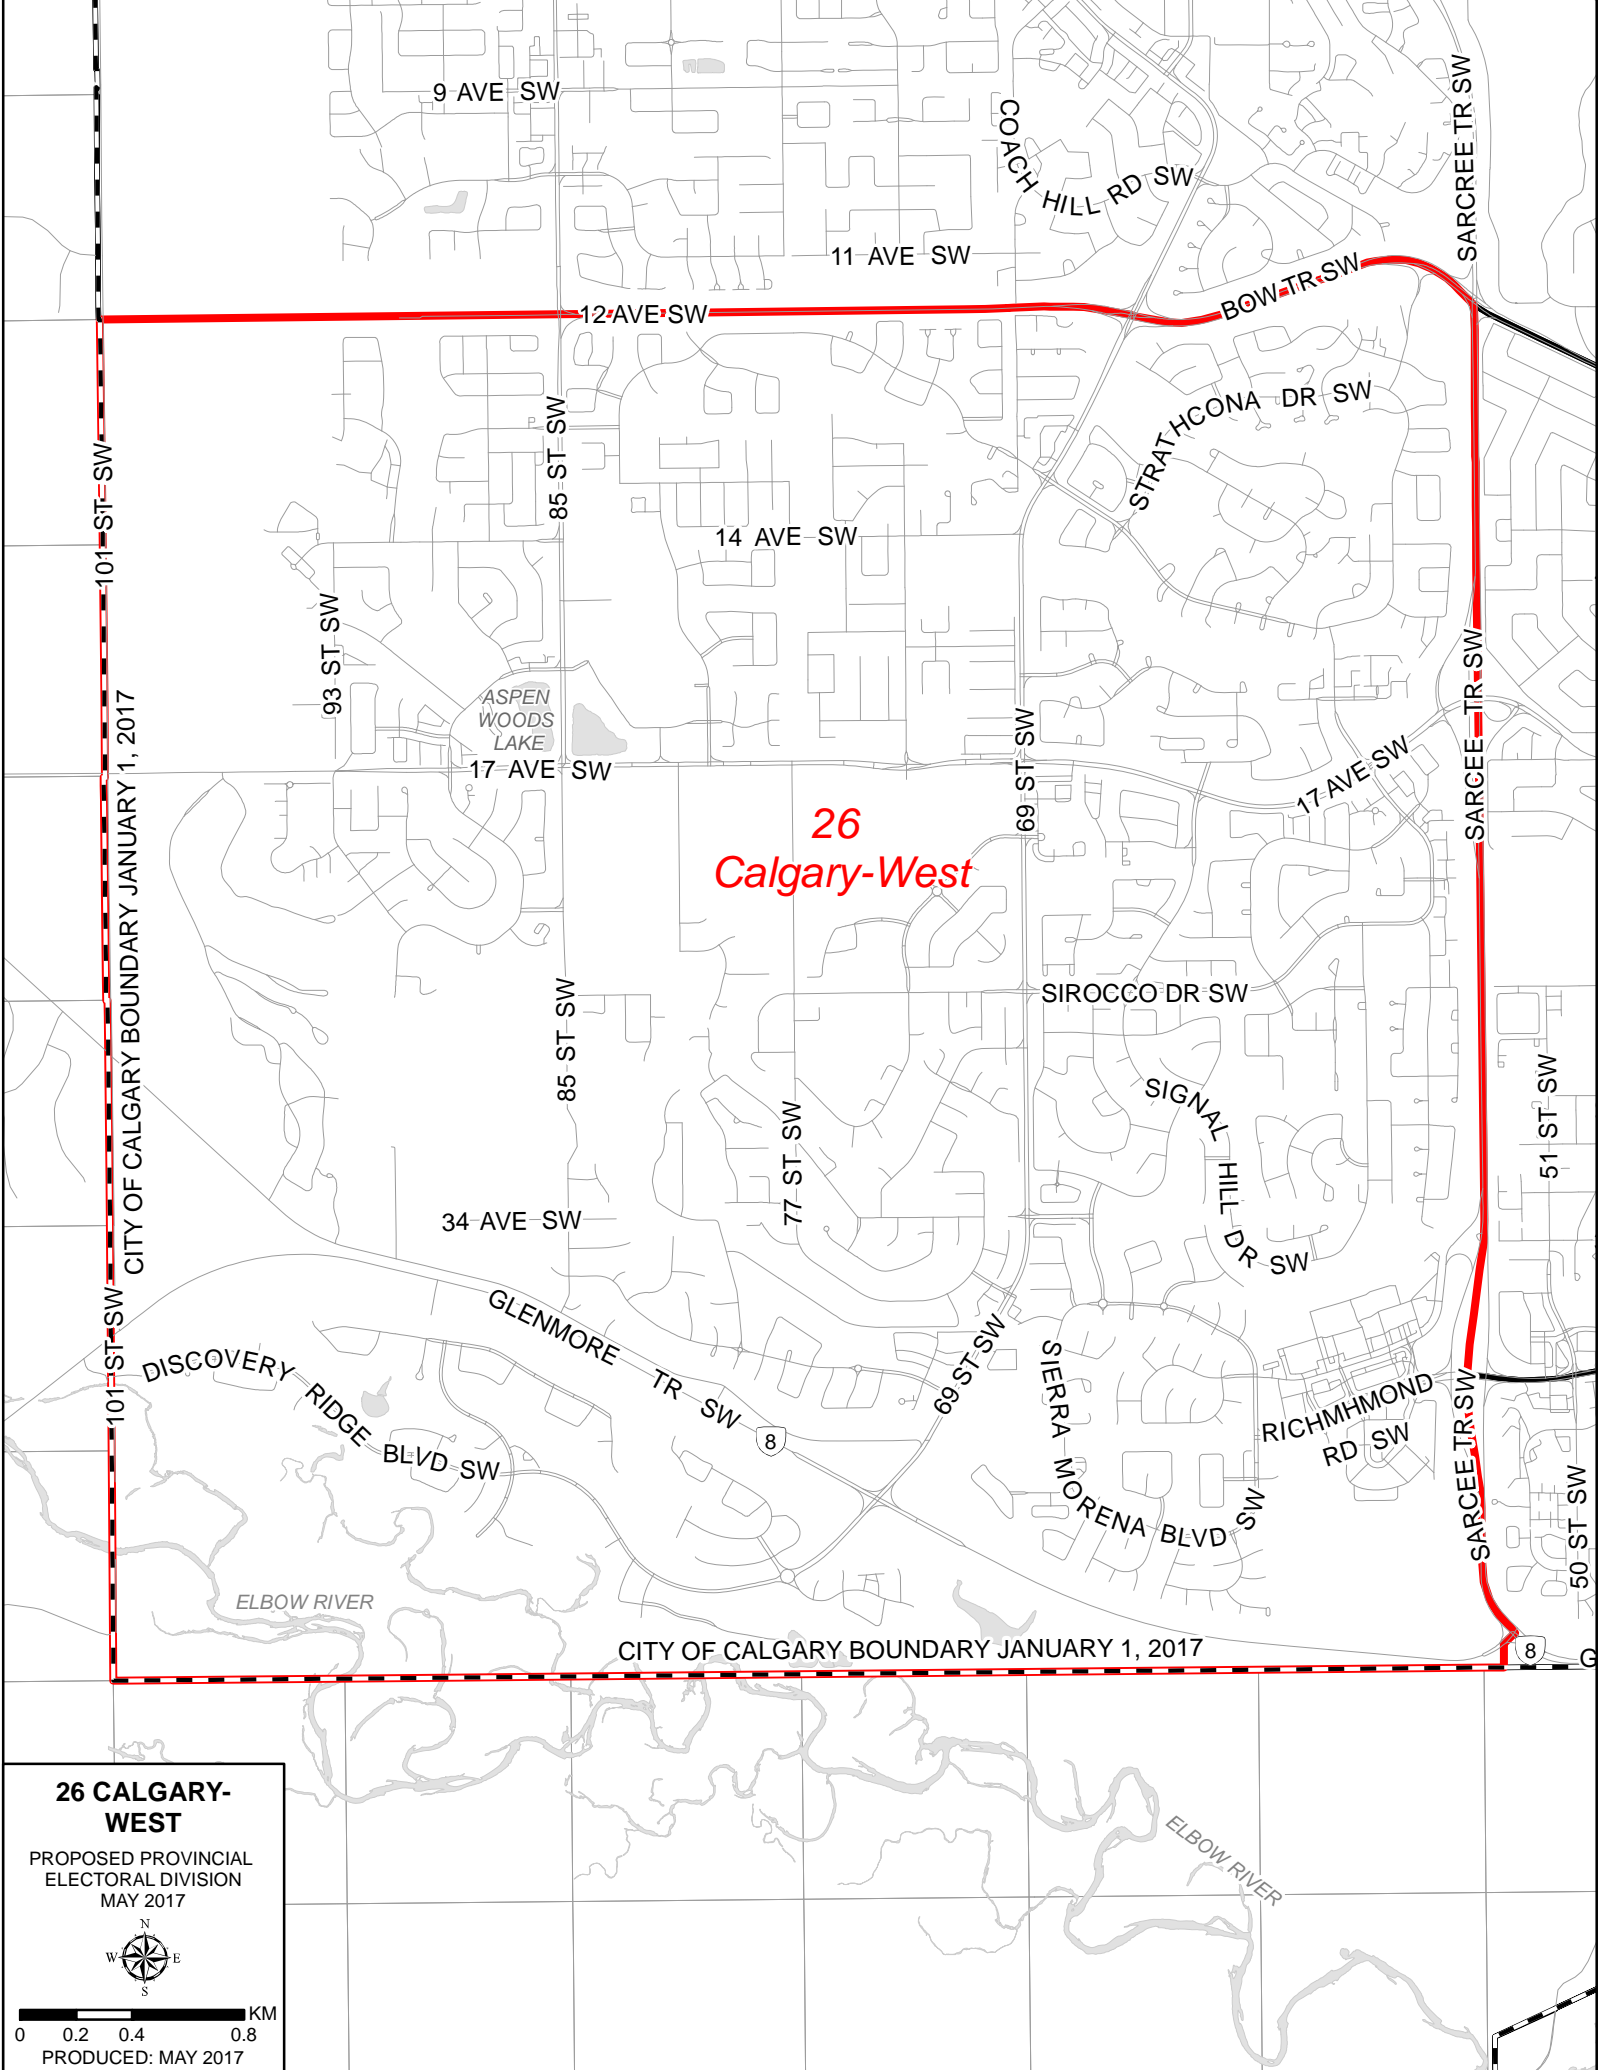

26
Calgary-West

101 ST SW
CITY OF CALGARY BOUNDARY JANUARY 1, 2017

CITY OF CALGARY BOUNDARY JANUARY 1, 2017

**26 CALGARY-
WEST**

PROPOSED PROVINCIAL
ELECTORAL DIVISION
MAY 2017

0 0.2 0.4 0.8 KM

PRODUCED: MAY 2017