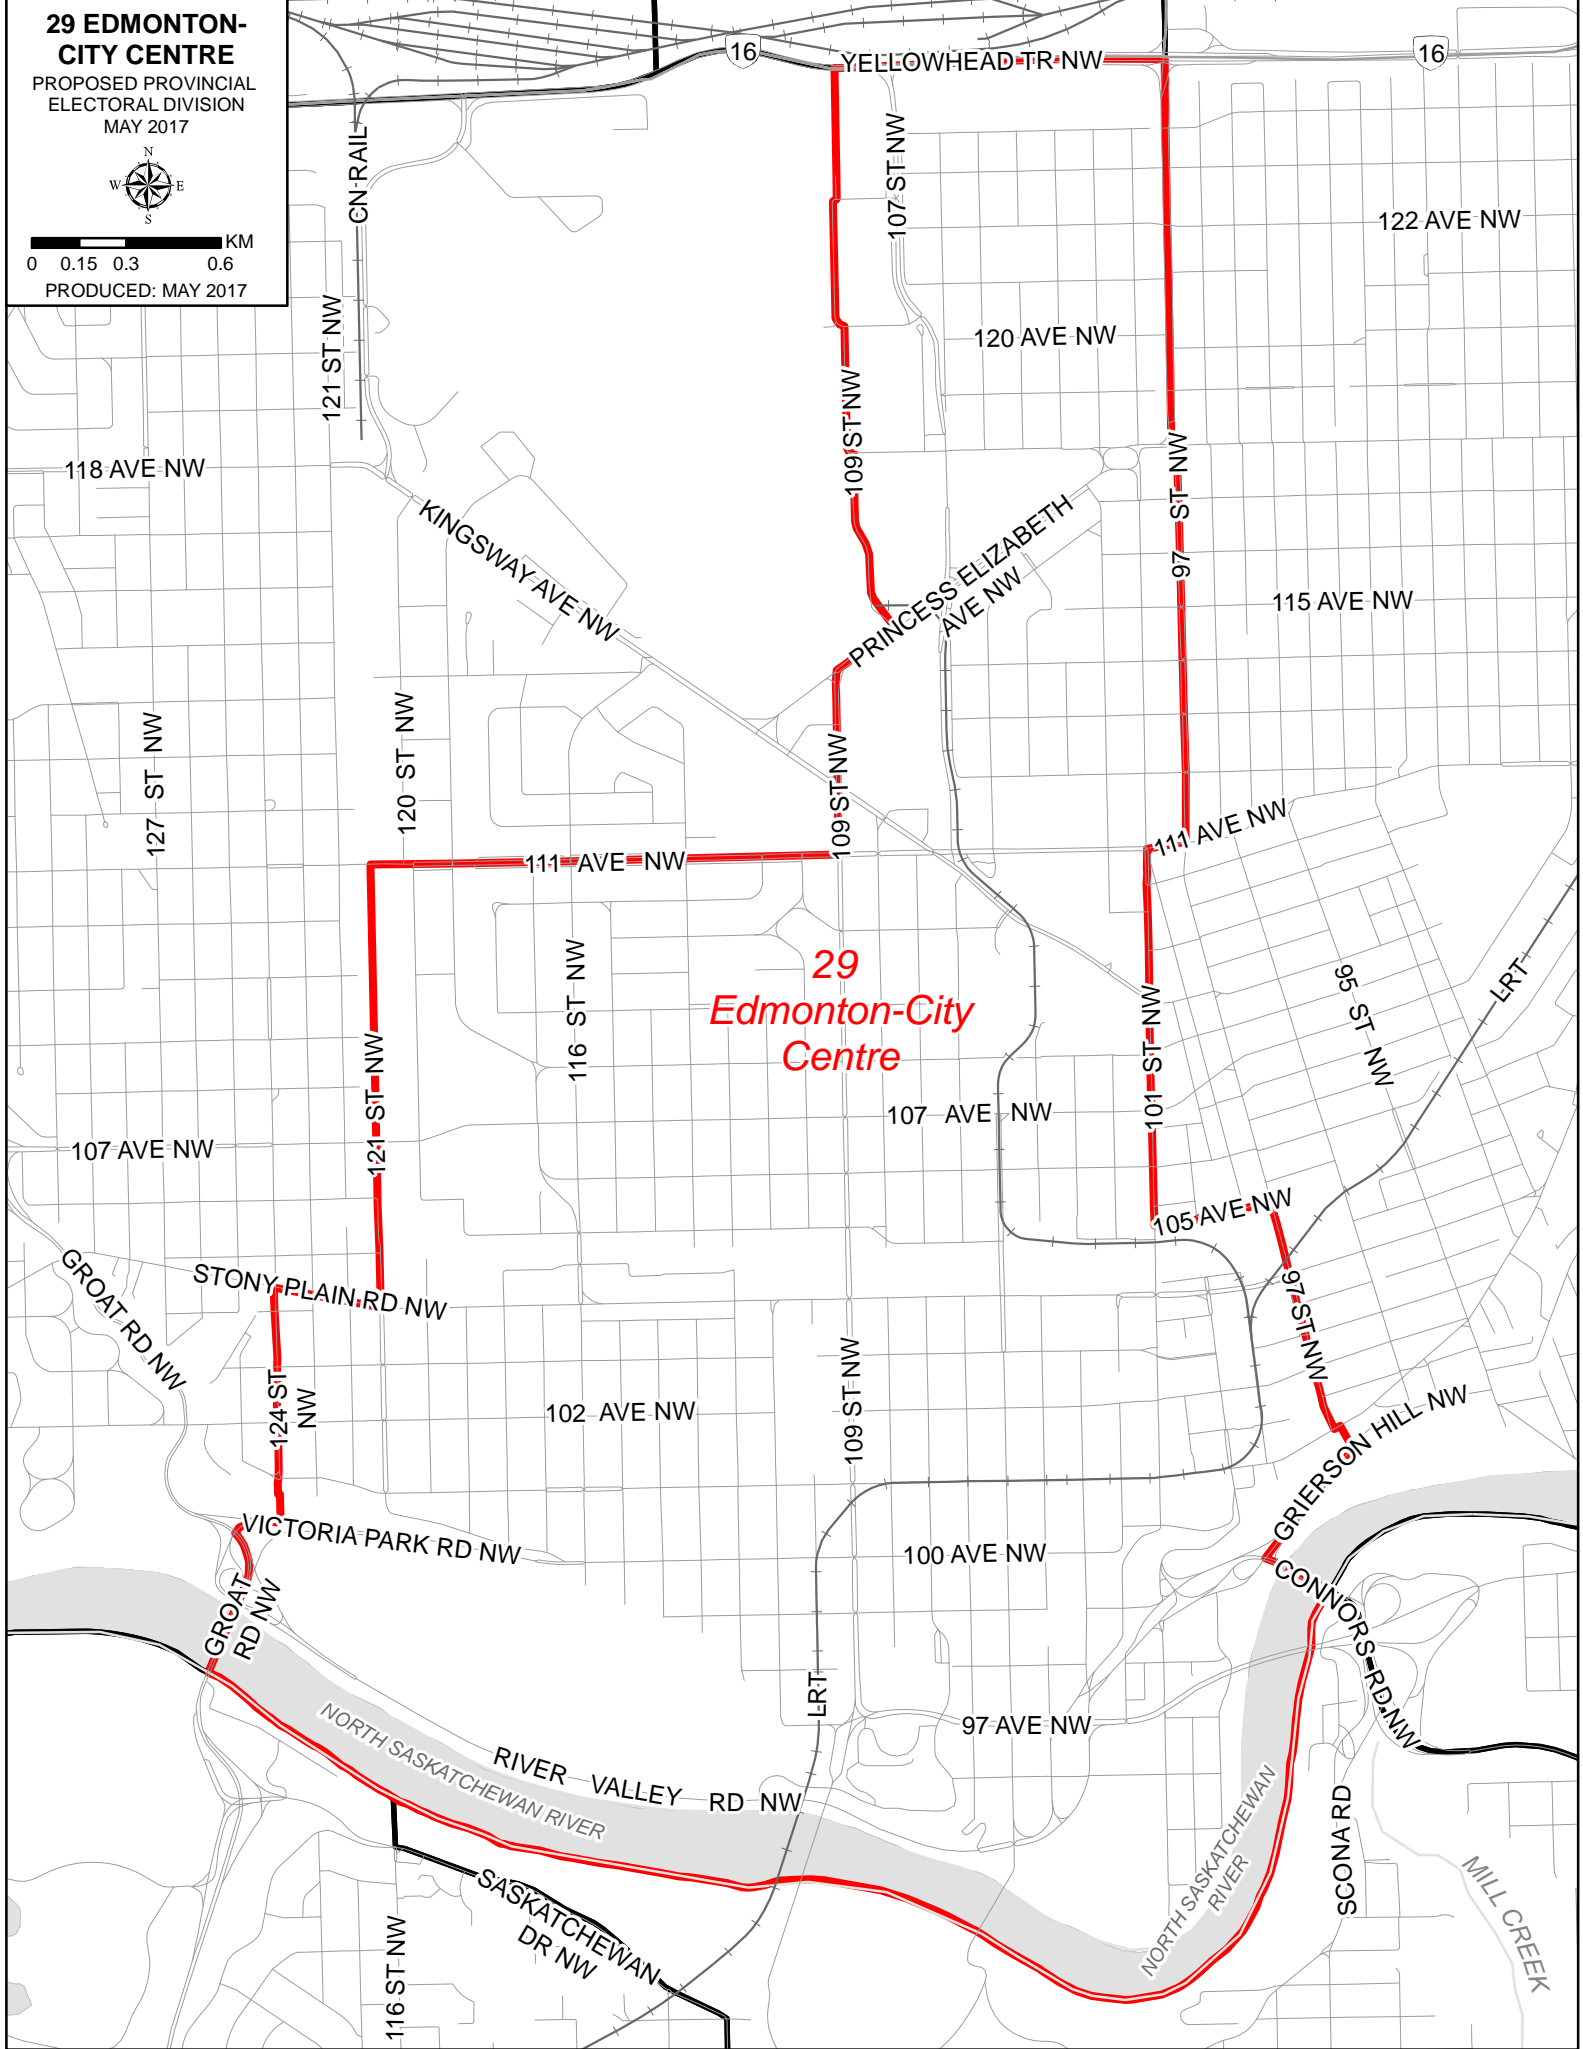

29 EDMONTON-CITY CENTRE

PROPOSED PROVINCIAL ELECTORAL DIVISION
MAY 2017

0 0.15 0.3 0.6
KM

PRODUCED: MAY 2017

29
Edmonton-City Centre