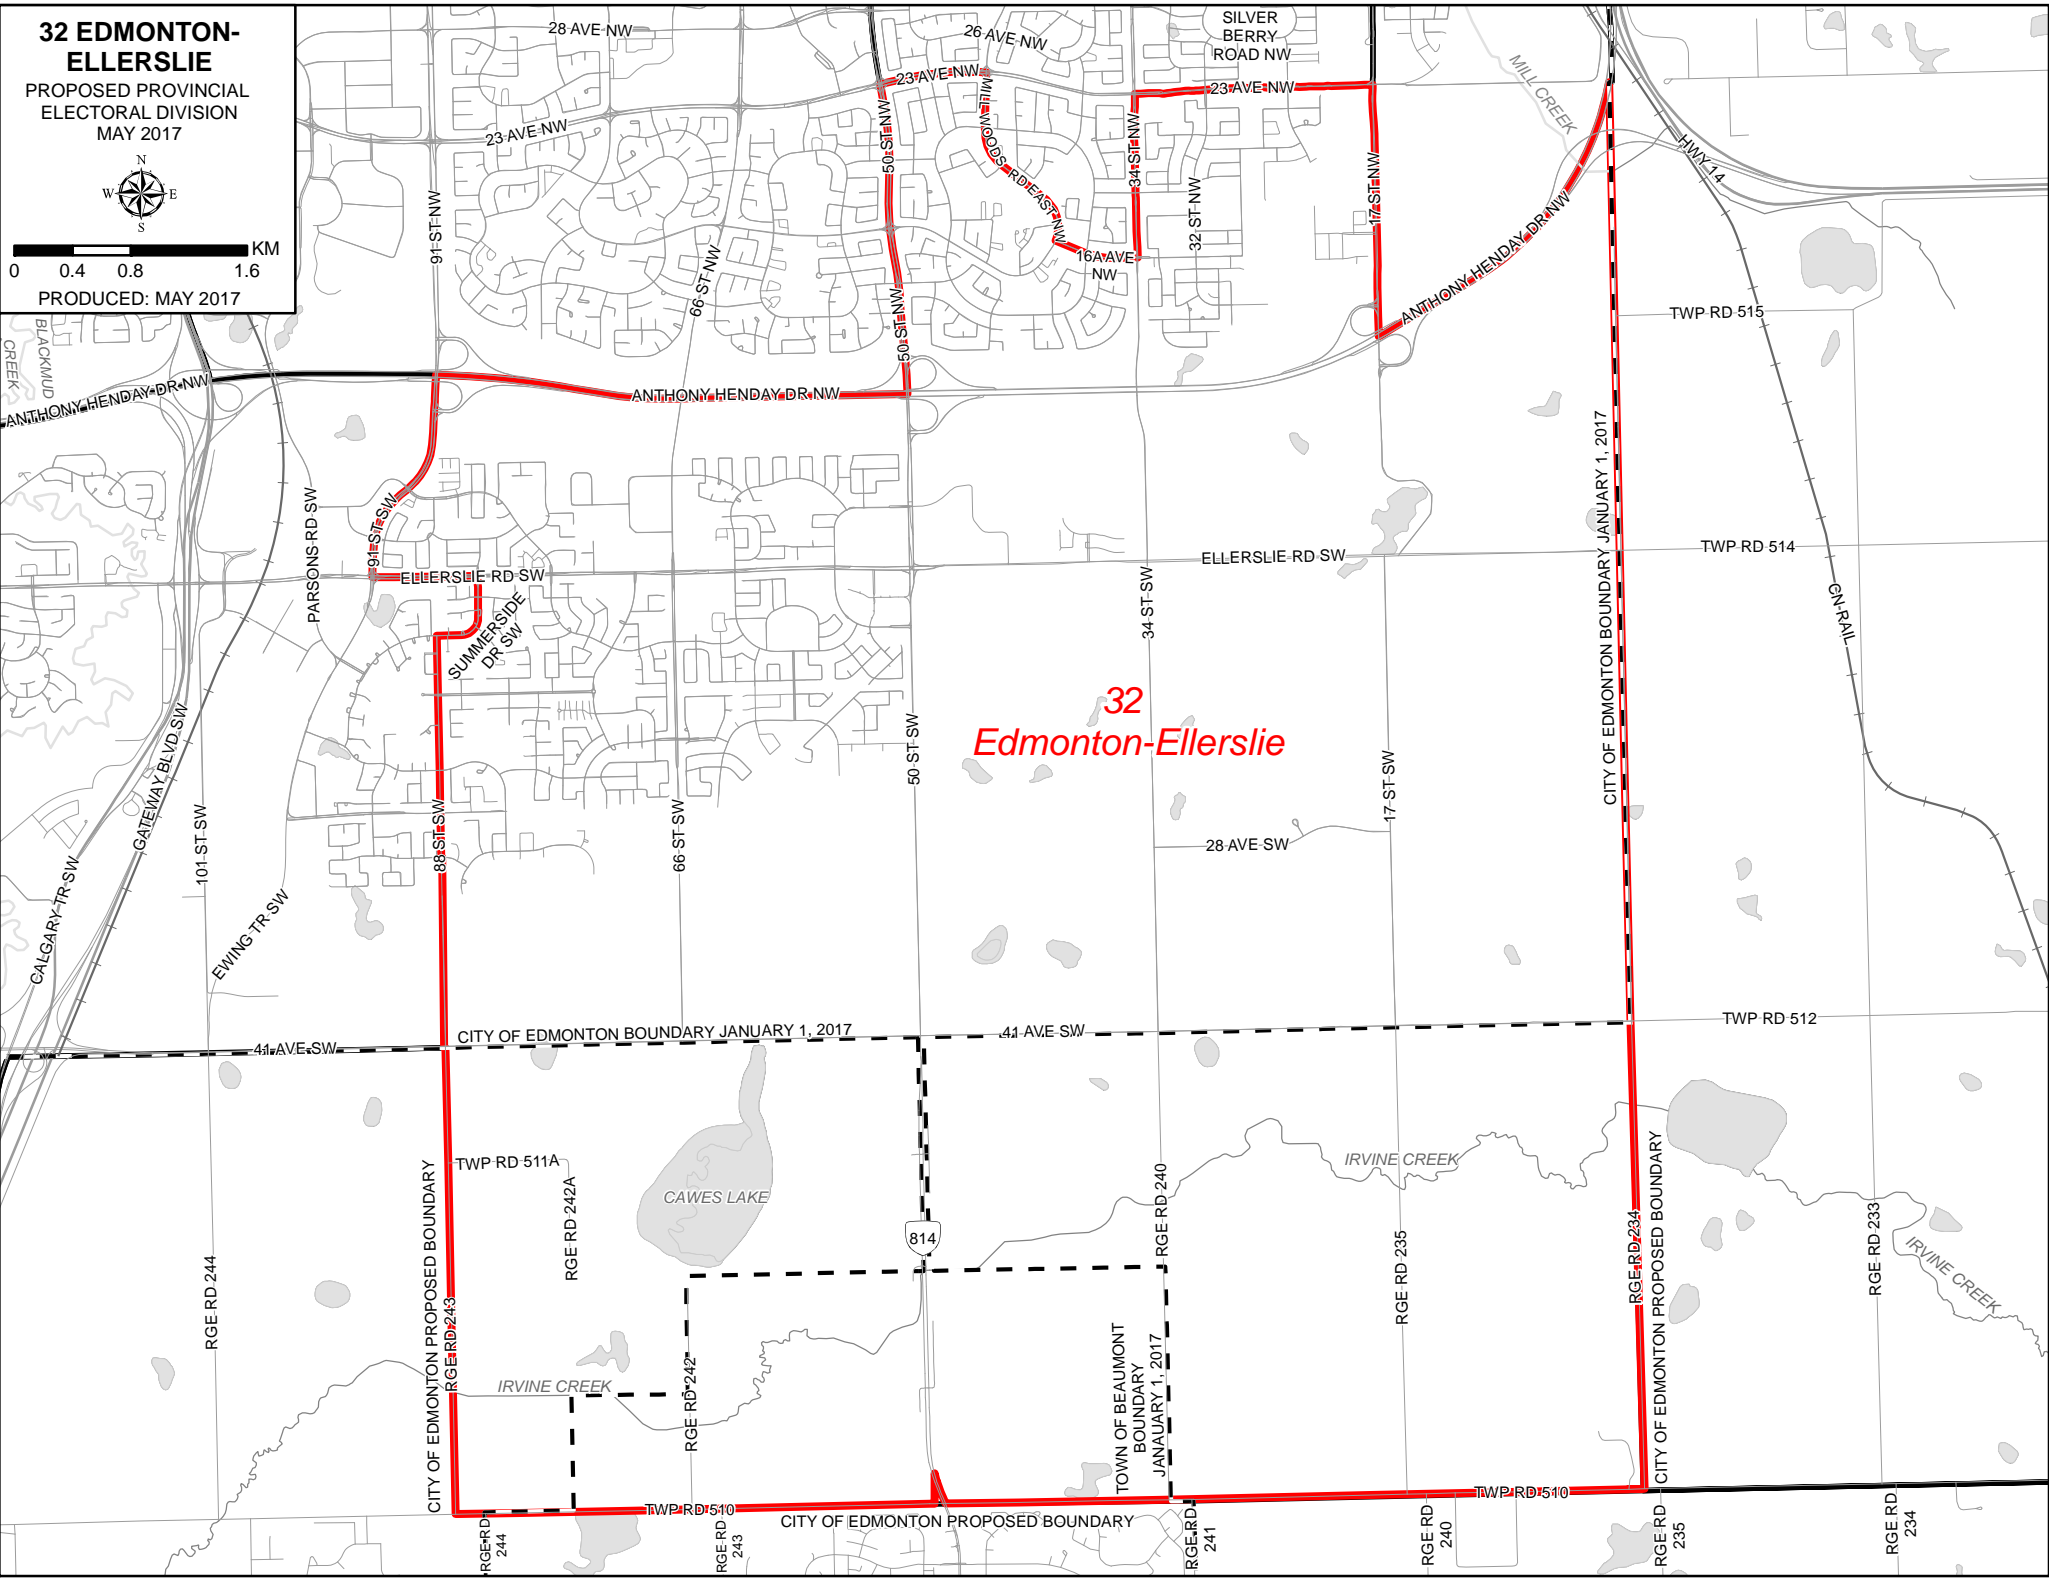

32 EDMONTON-ELLERSLIE

PROPOSED PROVINCIAL
ELECTORAL DIVISION
MAY 2017

0 0.4 0.8 1.6
KM

PRODUCED: MAY 2017

32
Edmonton-Ellerslie