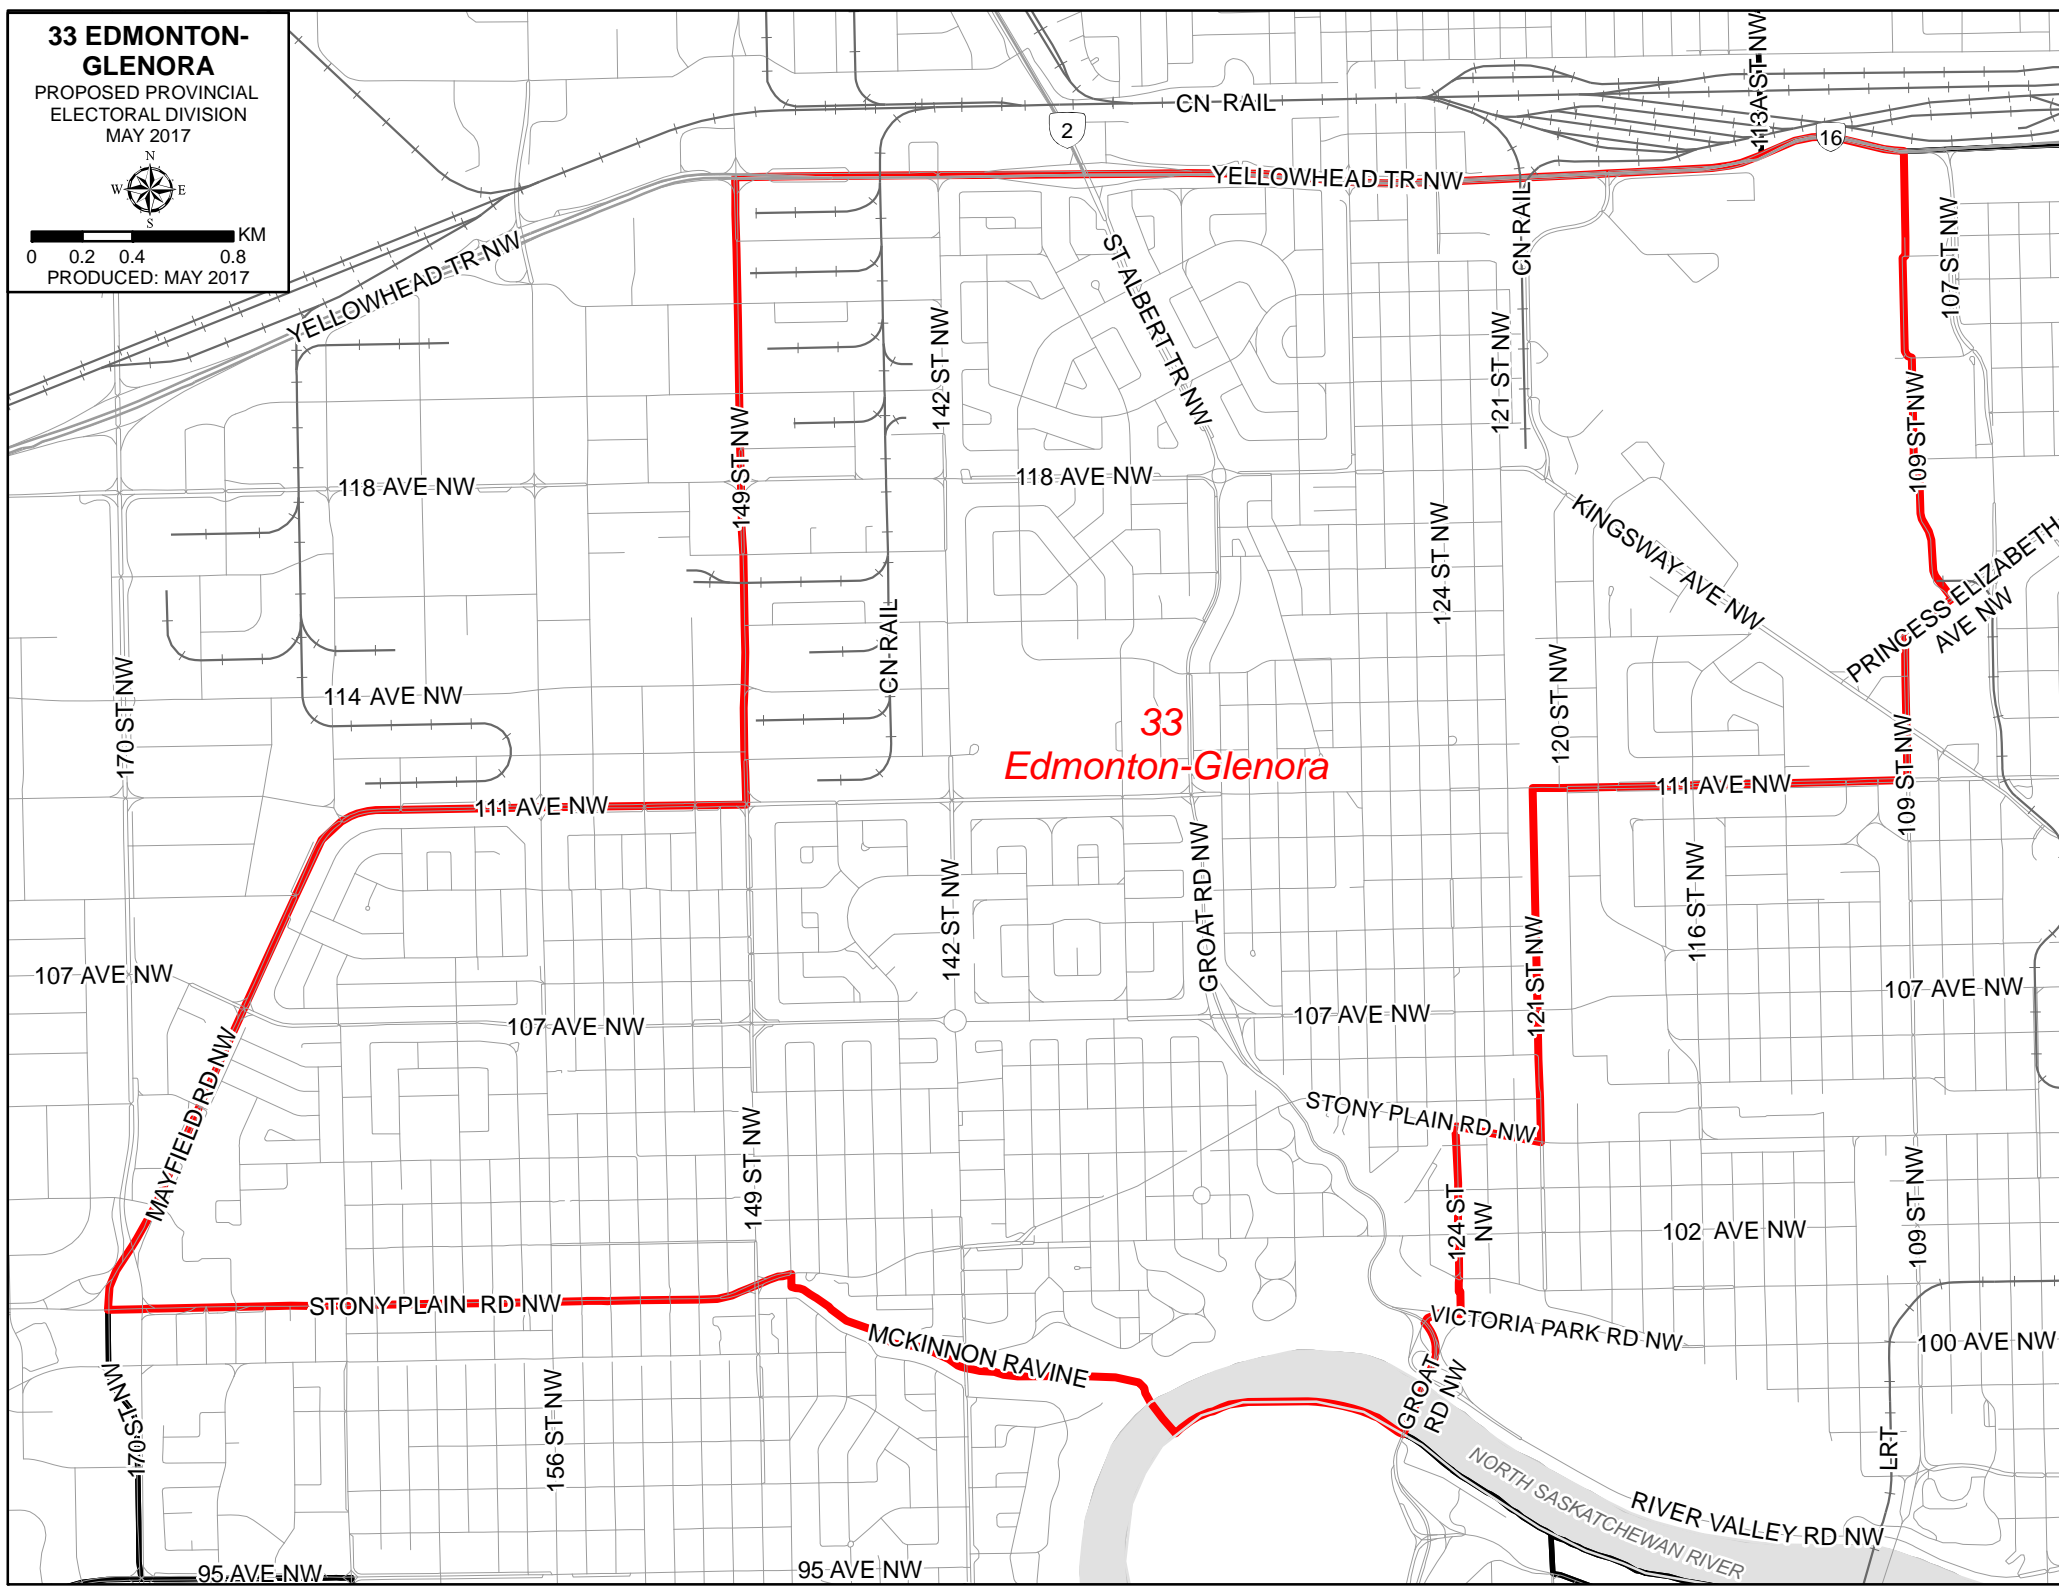

**33 EDMONTON-
GLENORA**

PROPOSED PROVINCIAL
ELECTORAL DIVISION
MAY 2017

0 0.2 0.4 0.8 KM
PRODUCED: MAY 2017

33
Edmonton-Glenora

CN RAIL

2

16

YELLOWHEAD TR-NW

YELLOWHEAD TR-NW

141-3A ST-NW

107 ST-NW

109 ST-NW

PRINCESS ELIZABETH
AVE NW

KINGSWAY AVE NW

124 ST NW

120 ST NW

116 ST NW

107 AVE NW

118 AVE NW

118 AVE NW

114 AVE NW

111 AVE NW

142 ST NW

GROAT RD NW

107 AVE NW

107 AVE NW

107 AVE NW

149 ST NW

STONY PLAIN RD NW

102 AVE NW

100 AVE NW

MAYFIELD RD NW

STONY PLAIN RD NW

MCKINNON RAVINE

VICTORIA PARK RD NW

GROAT RD NW

124 ST NW

121 ST NW

109 ST NW

LRT

NORTH SASKATCHEWAN RIVER
RIVER VALLEY RD NW

95 AVE NW

95 AVE NW