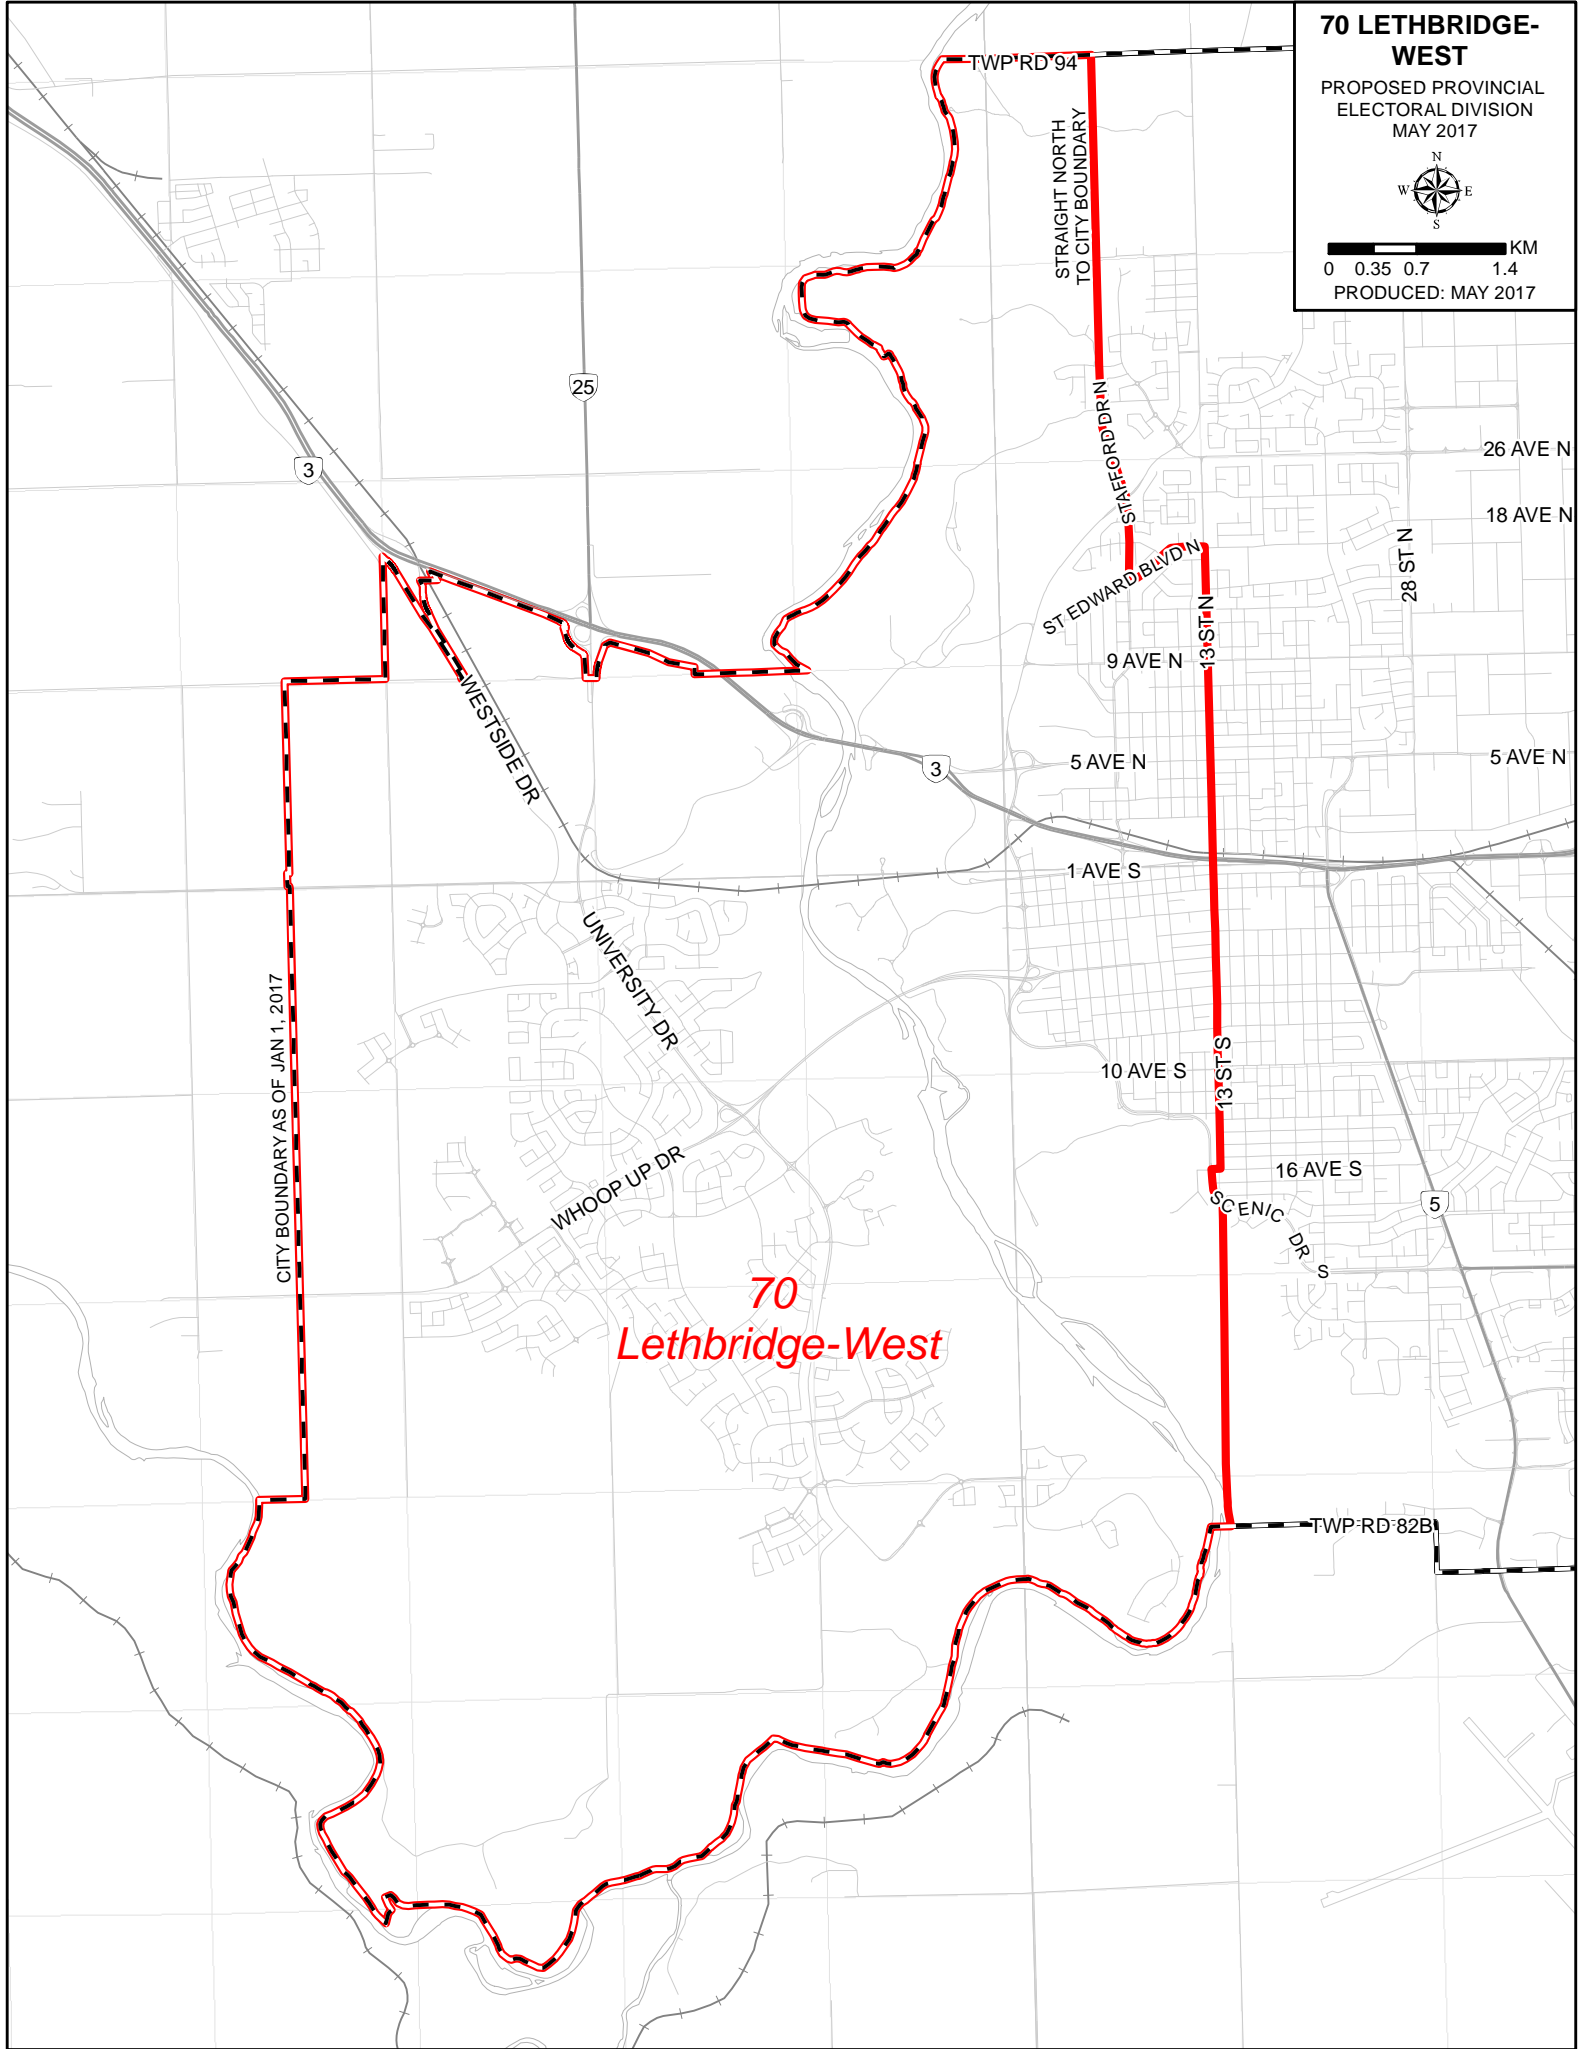

70 LETHBRIDGE-WEST

PROPOSED PROVINCIAL
ELECTORAL DIVISION
MAY 2017

0 0.35 0.7 1.4 KM
PRODUCED: MAY 2017

CITY BOUNDARY AS OF JAN 1, 2017

70
Lethbridge-West

TWP RD 94
STRAIGHT NORTH
TO CITY BOUNDARY

STAFFORD DR N

ST EDWARD BLVD N

9 AVE N

5 AVE N

1 AVE S

10 AVE S

16 AVE S

SCENIC DR S

TWP RD 82B

26 AVE N

18 AVE N

28 ST N

5 AVE N

5

25

3

3