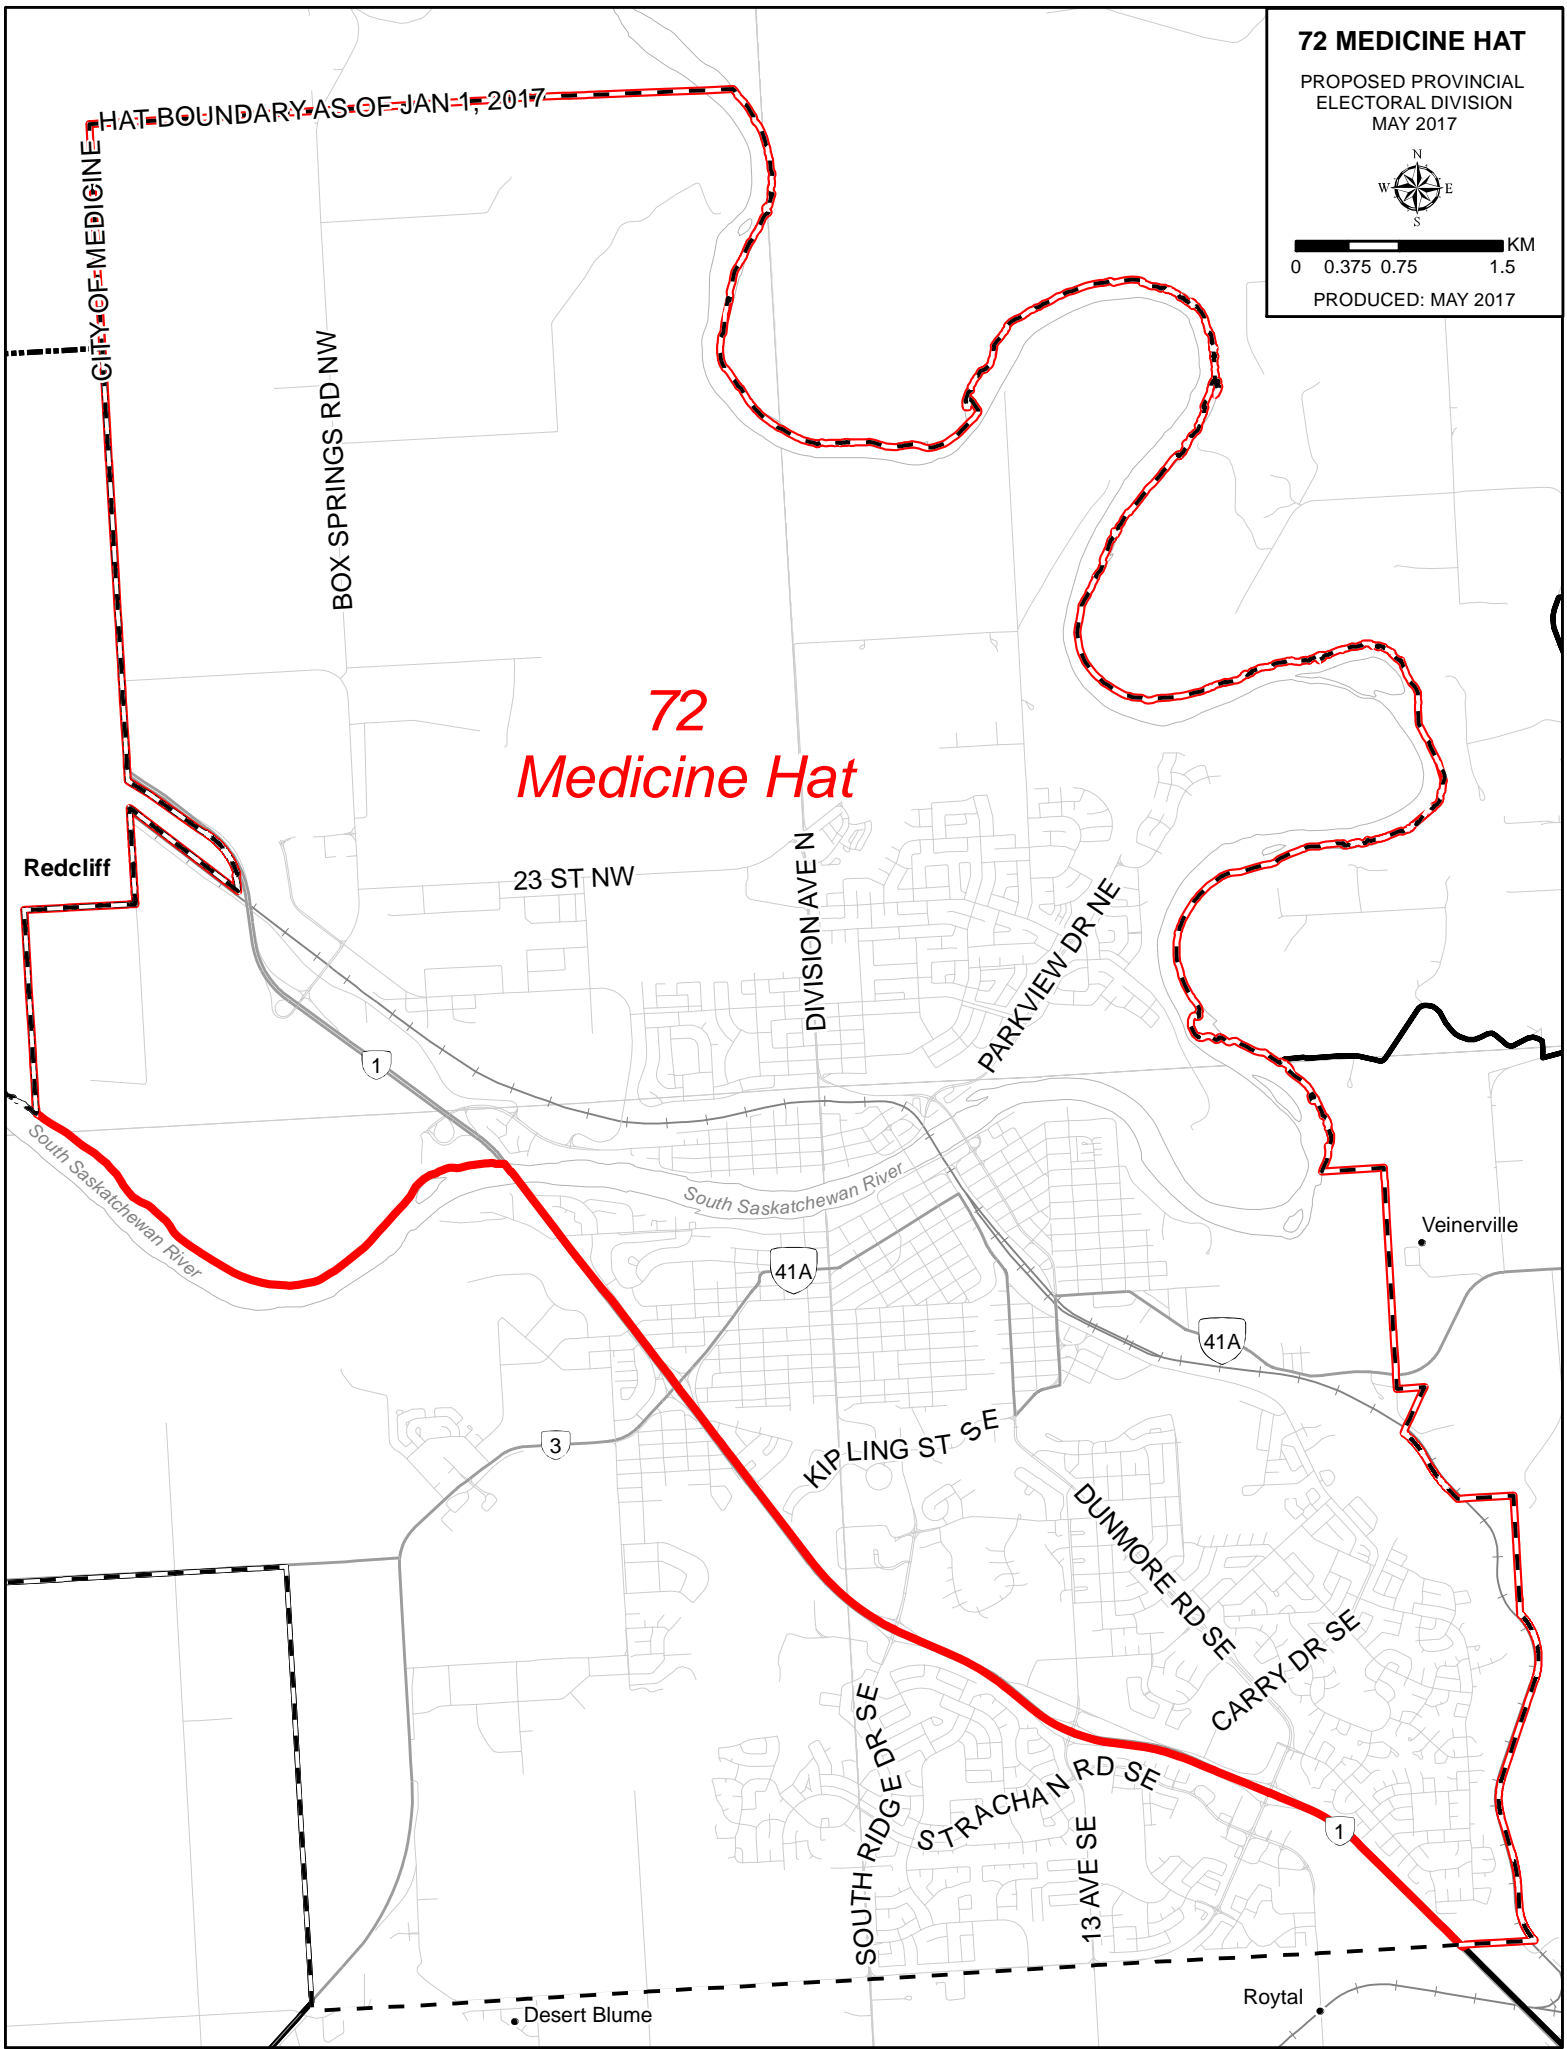

72 MEDICINE HAT

PROPOSED PROVINCIAL
ELECTORAL DIVISION
MAY 2017

PRODUCED: MAY 2017

~~HAT BOUNDARY AS OF JAN 1, 2017~~

**72
Medicine Hat**

BOX SPRINGS RD NW

23 ST NW

DIVISION AVE N

PARKVIEW DR NE

Redcliff

Veinerville

South Saskatchewan River

South Saskatchewan River

KIPLING ST SE

DUNMORE RD SE

CARRY DR SE

SOUTH RIDGE DR SE

STRACHAN RD SE

13 AVE SE

Desert Blume

Royal