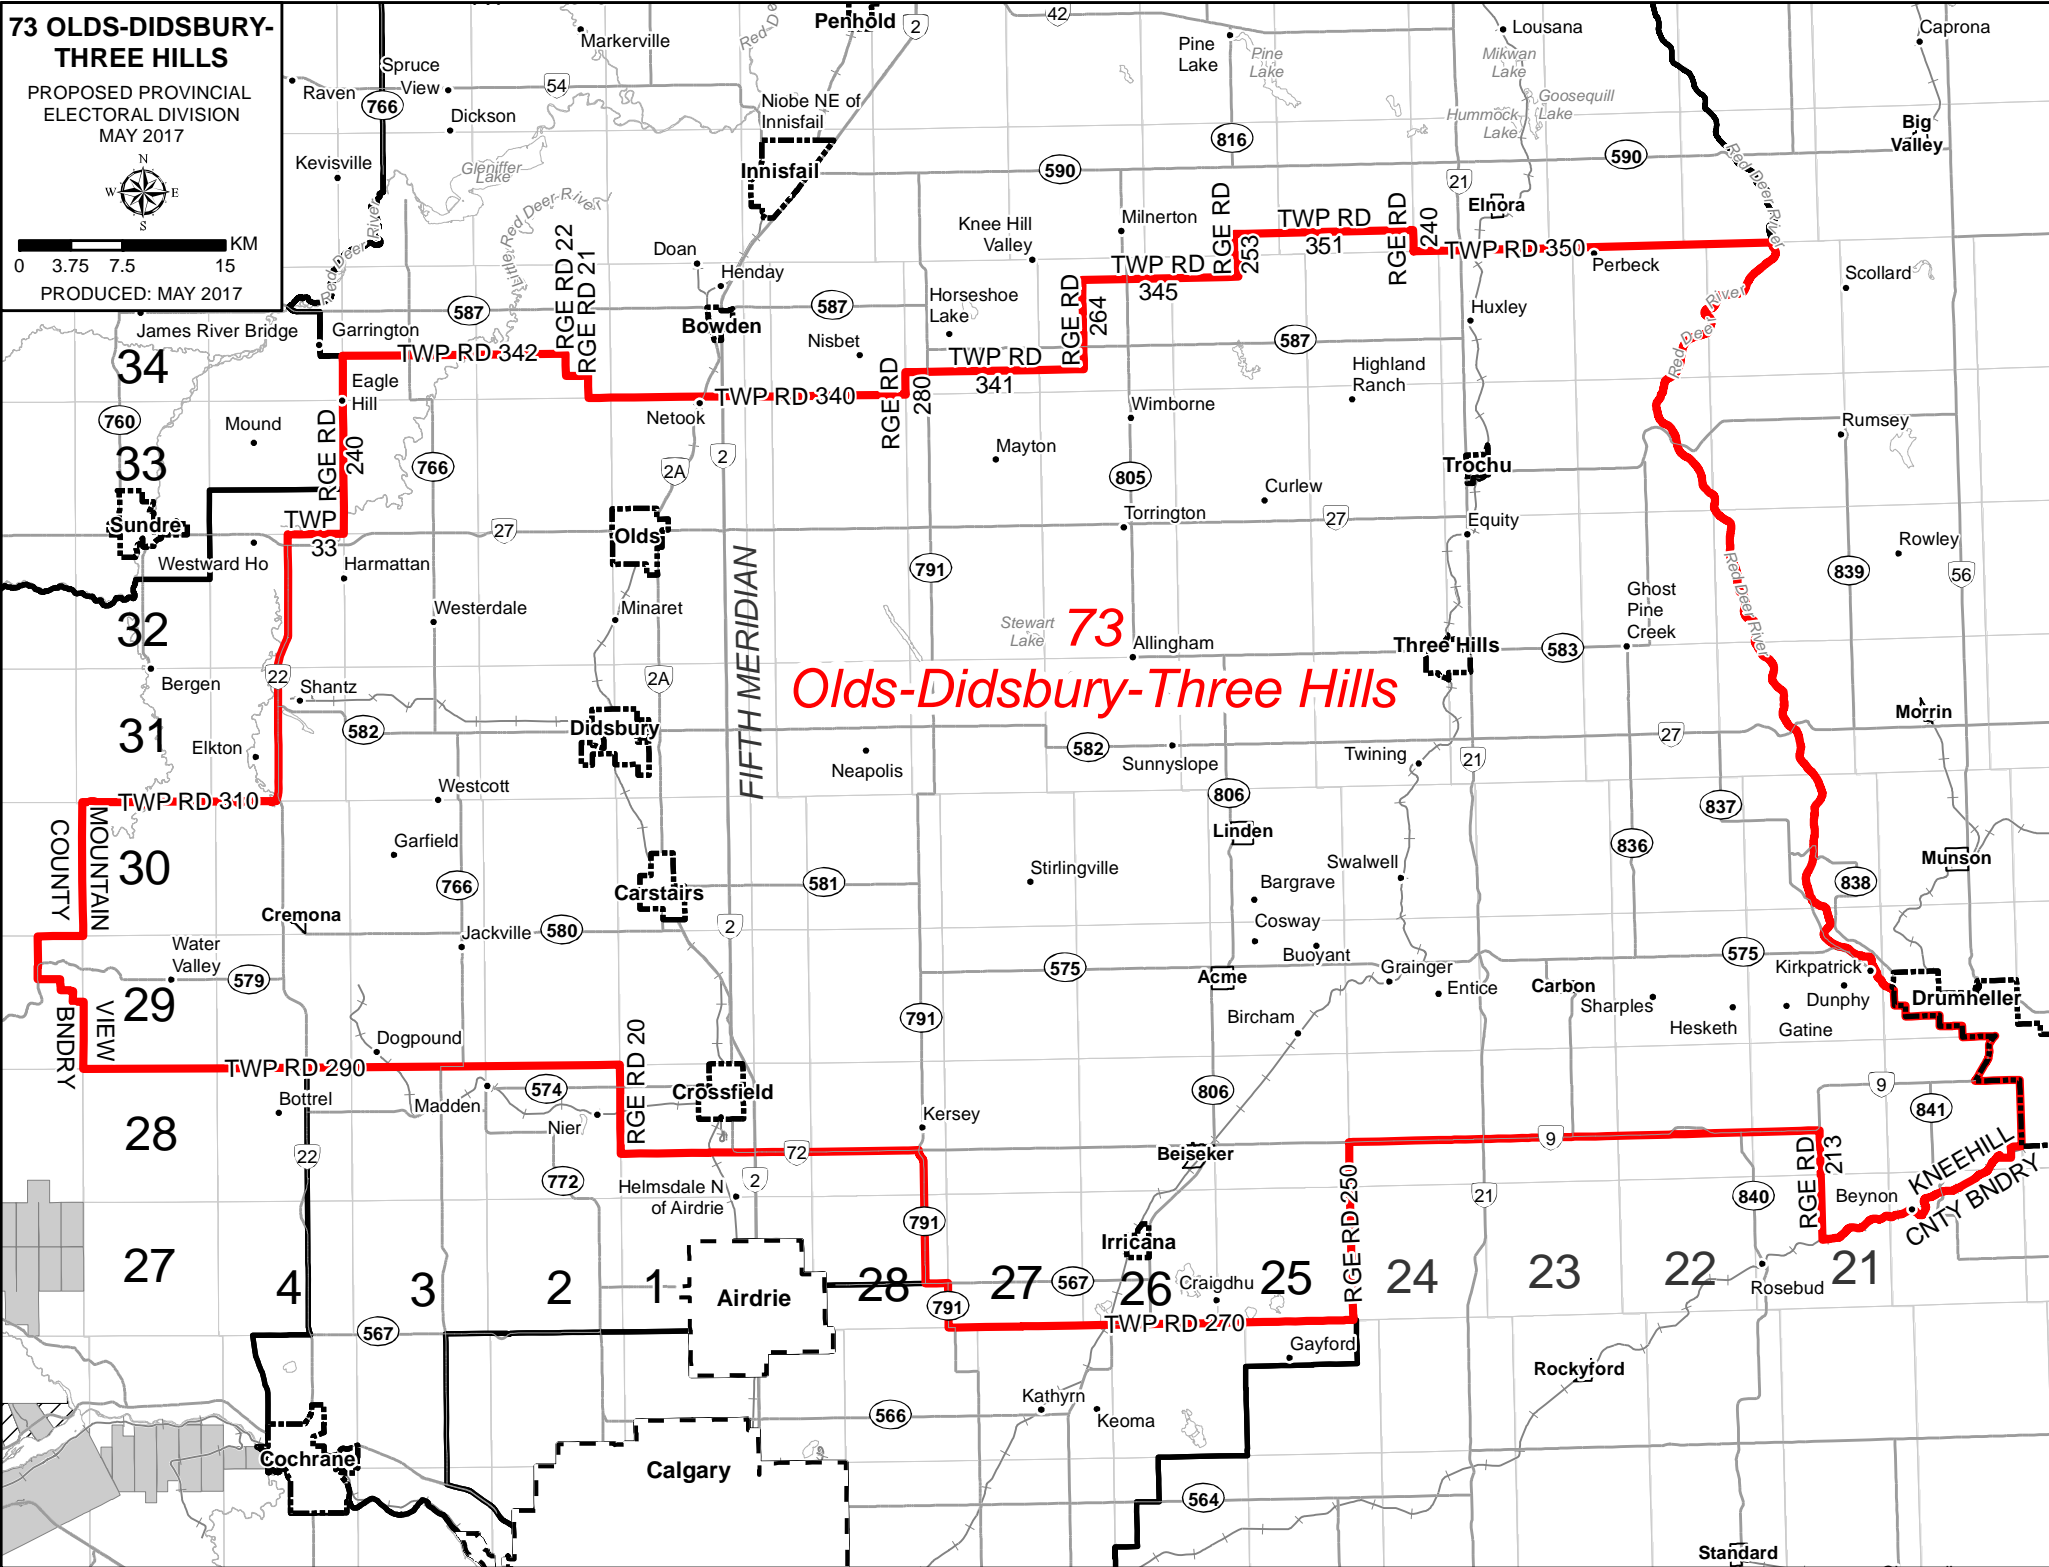

73 OLDS-DIDSBURY-THREE HILLS

PROPOSED PROVINCIAL
ELECTORAL DIVISION
MAY 2017

0 3.75 7.5 15 KM

PRODUCED: MAY 2017

73 Olds-Didsbury-Three Hills

MOUNTAIN VIEW VIEW
COUNTY BNDRY

KNEEHILL
CNTY BNDRY

Standard