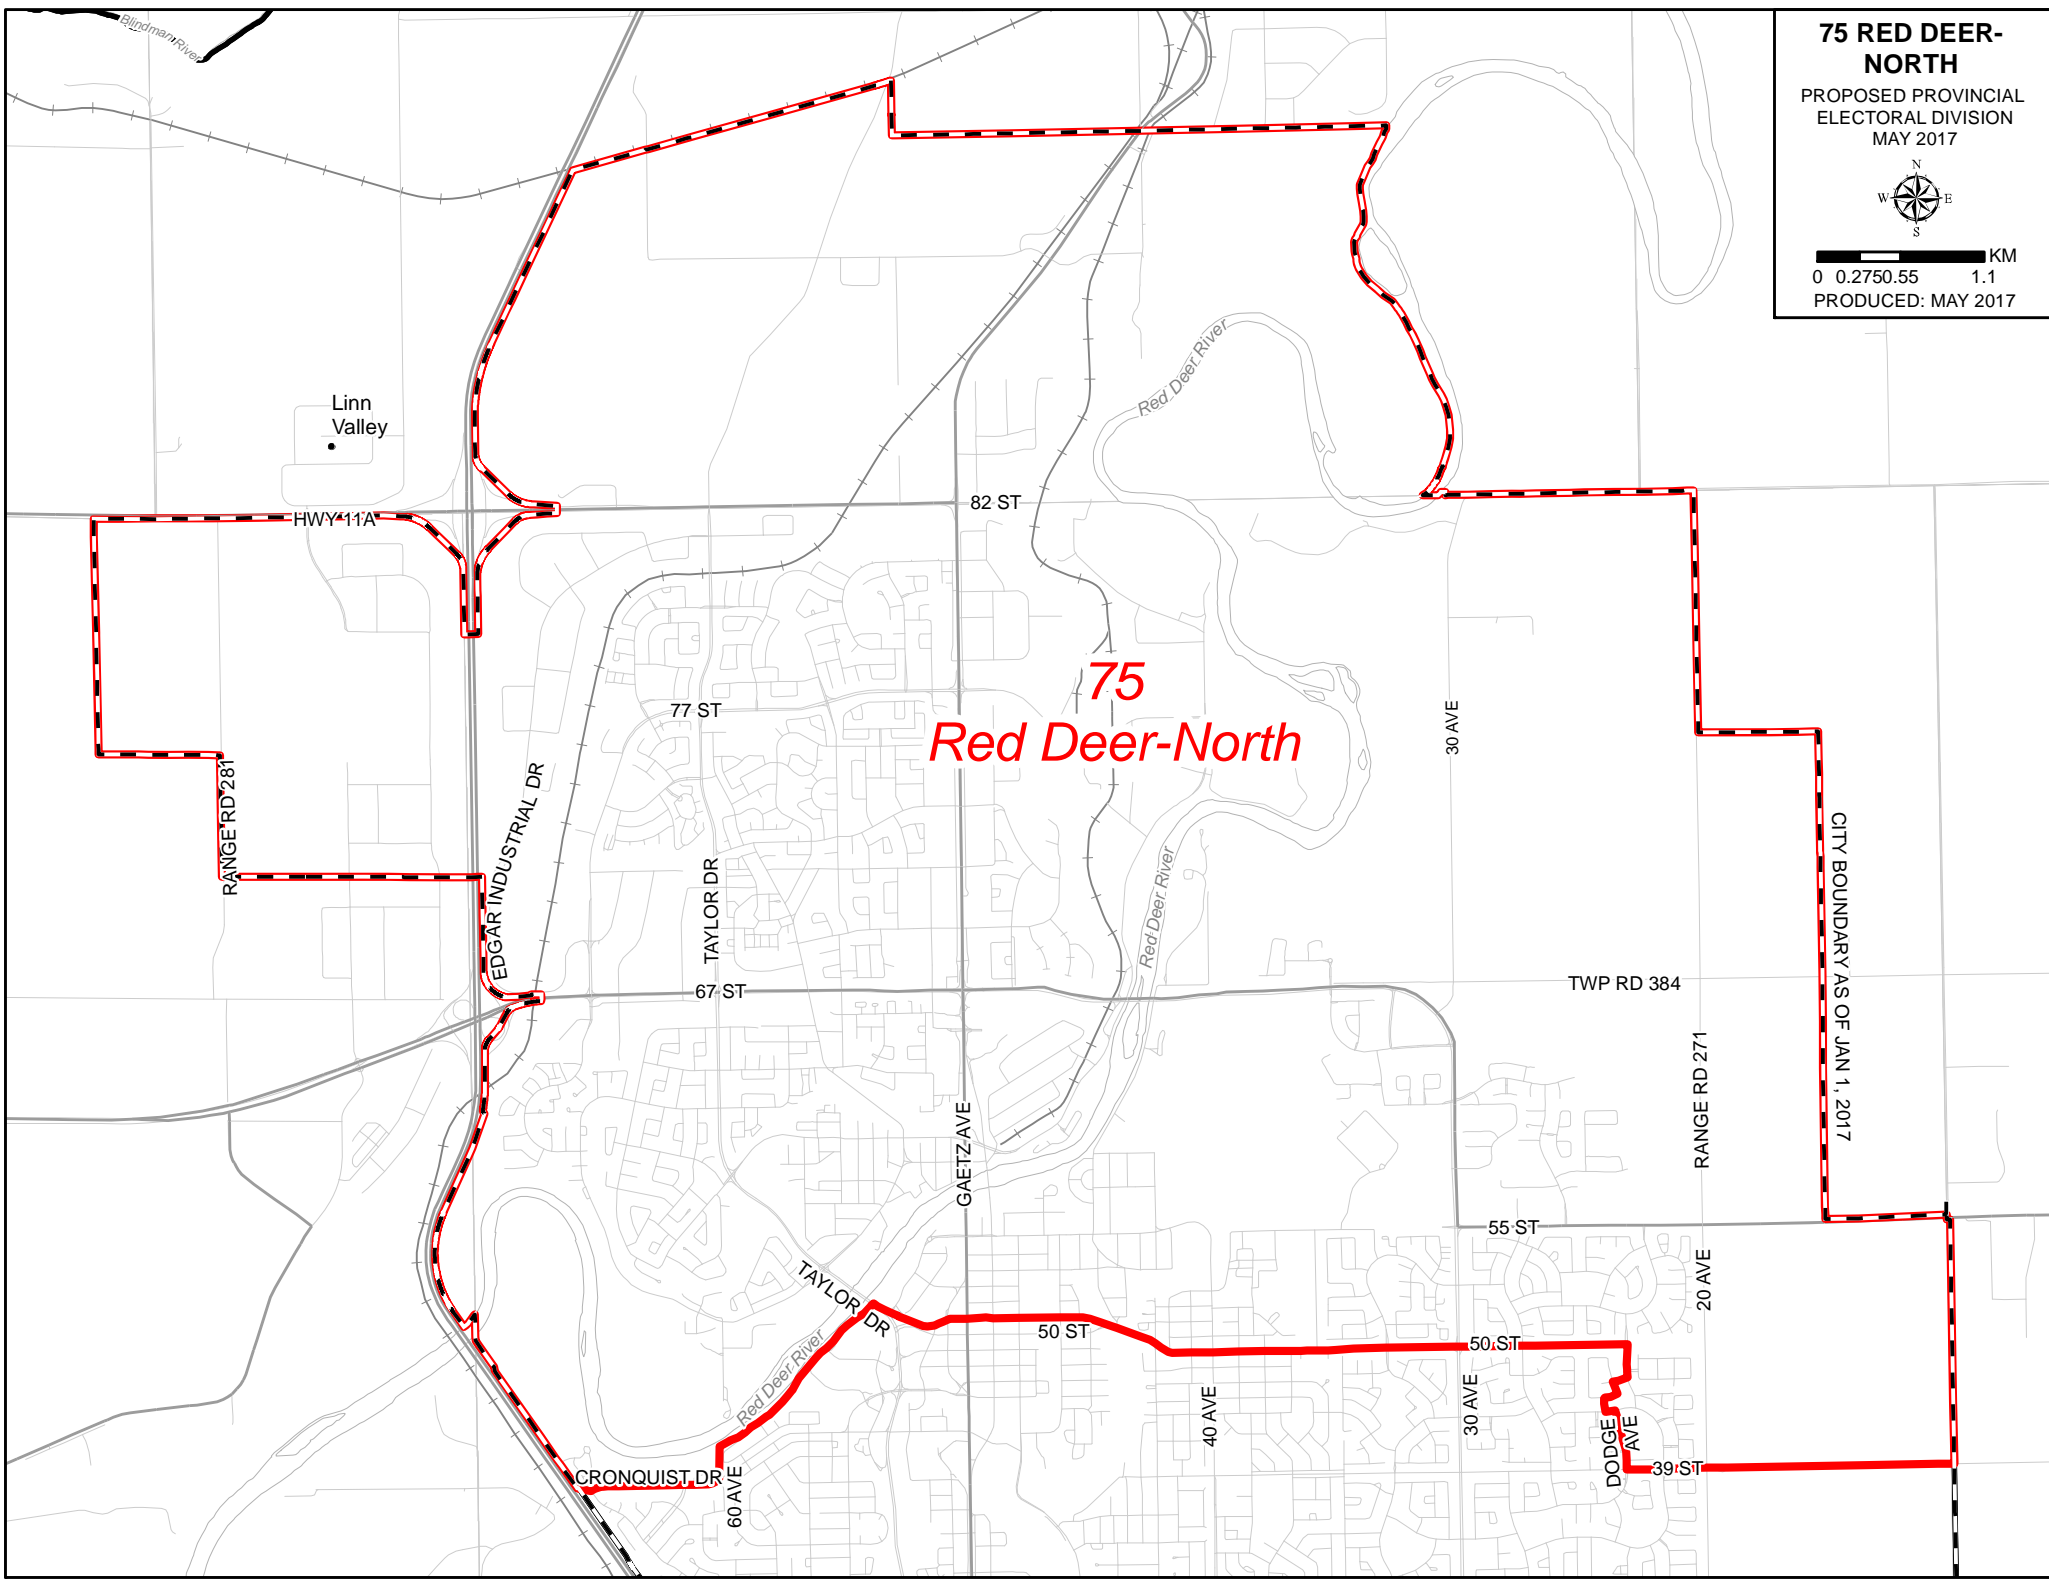

**75 RED DEER-NORTH**

PROPOSED PROVINCIAL  
ELECTORAL DIVISION  
MAY 2017

0 0.2750.55 1.1 KM  
PRODUCED: MAY 2017

Linn Valley

**75**  
*Red Deer-North*

CITY BOUNDARY AS OF JAN 1, 2017