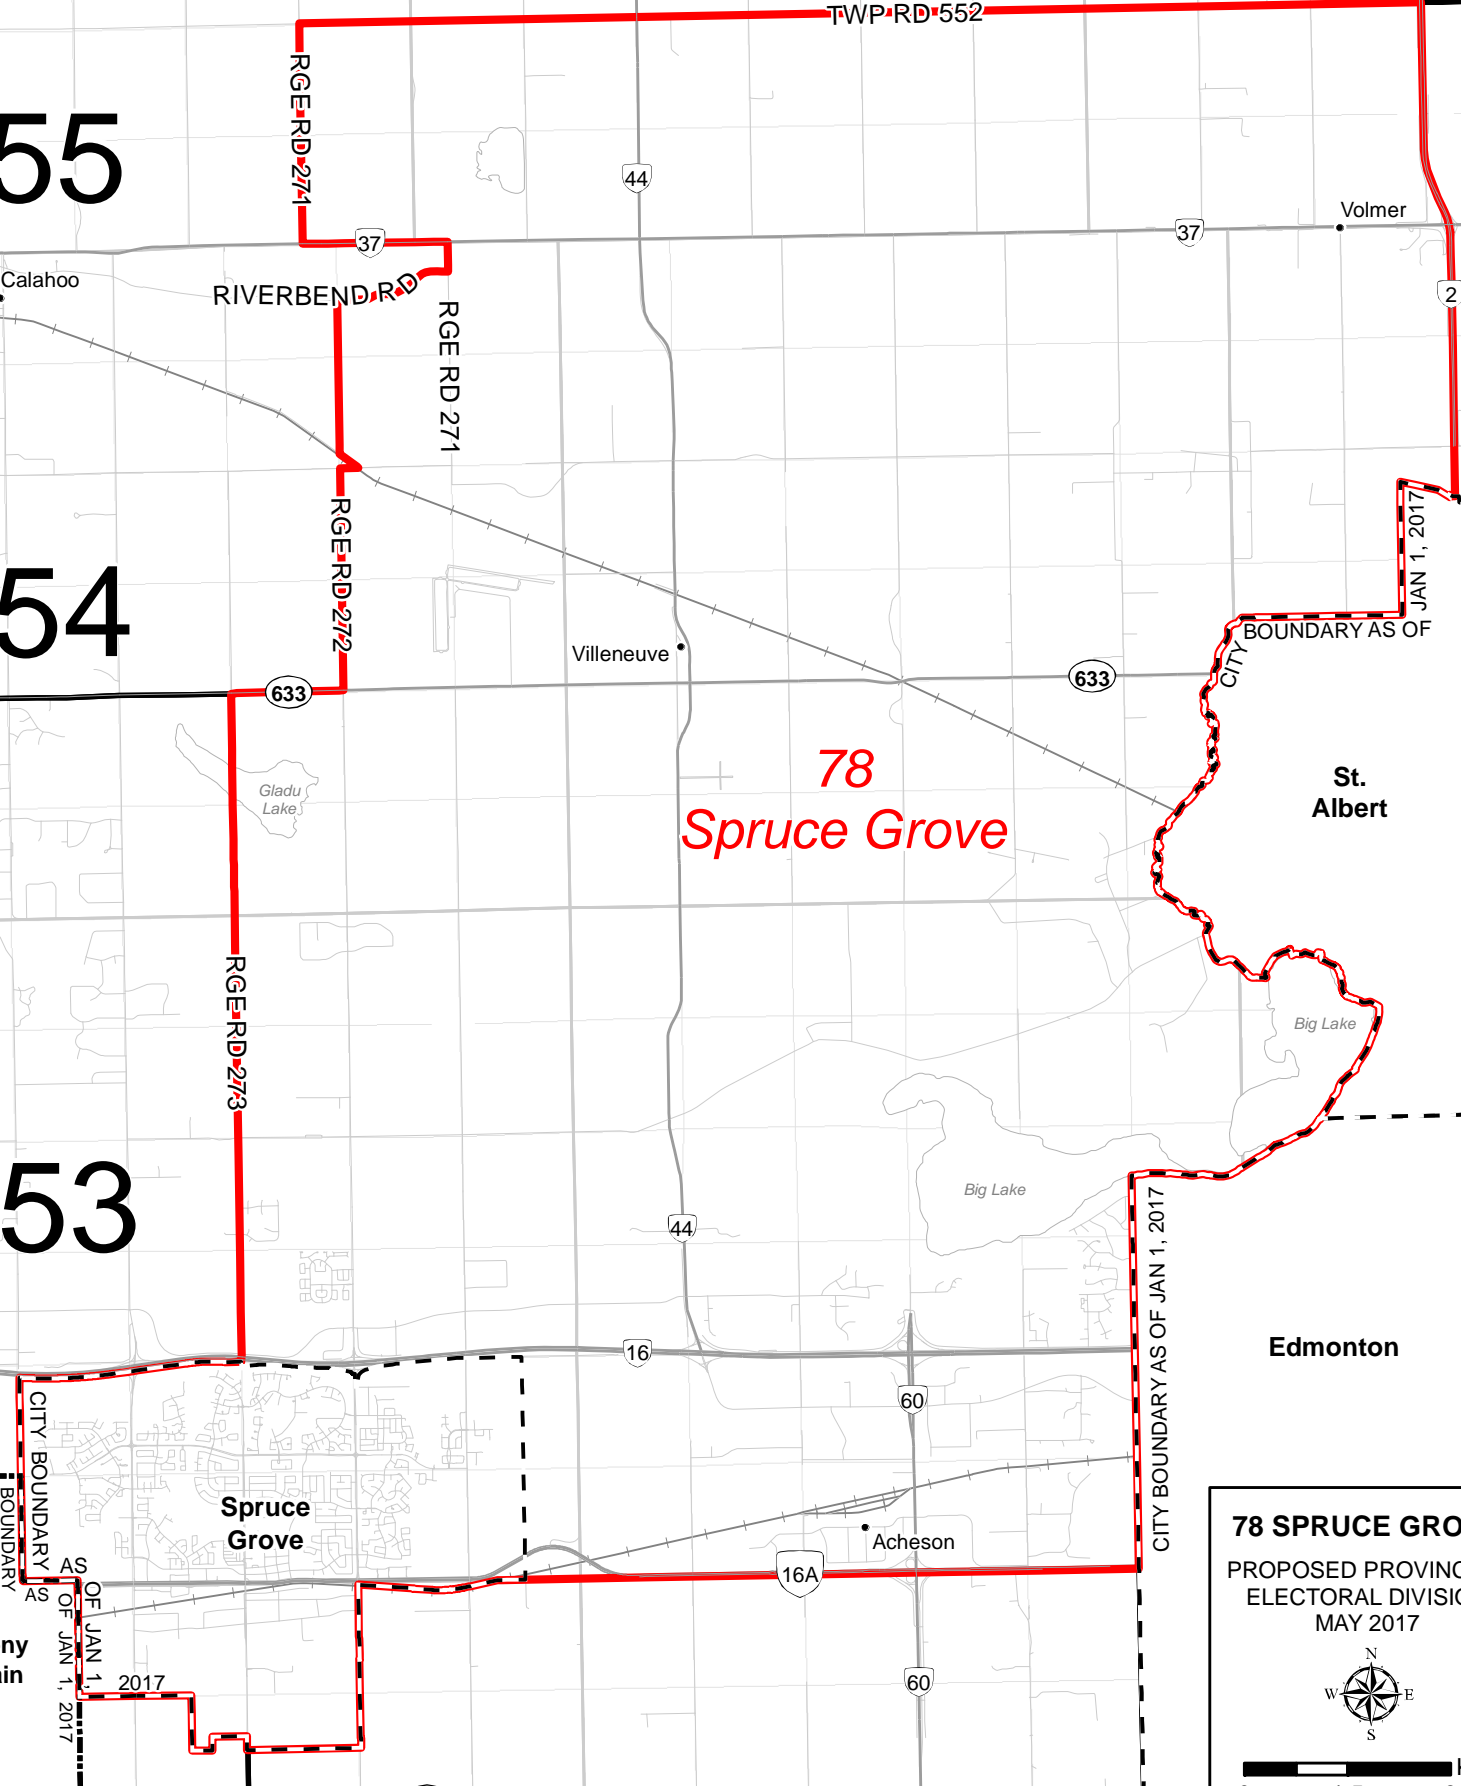

27

26

25

55

54

53

78
Spruce Grove

St. Albert

Edmonton

Spruce Grove

Acheson

Stony Plain

78 SPRUCE GROVE
PROPOSED PROVINCIAL
ELECTORAL DIVISION
MAY 2017

PRODUCED: MAY 2017

Stony Plain No. 135