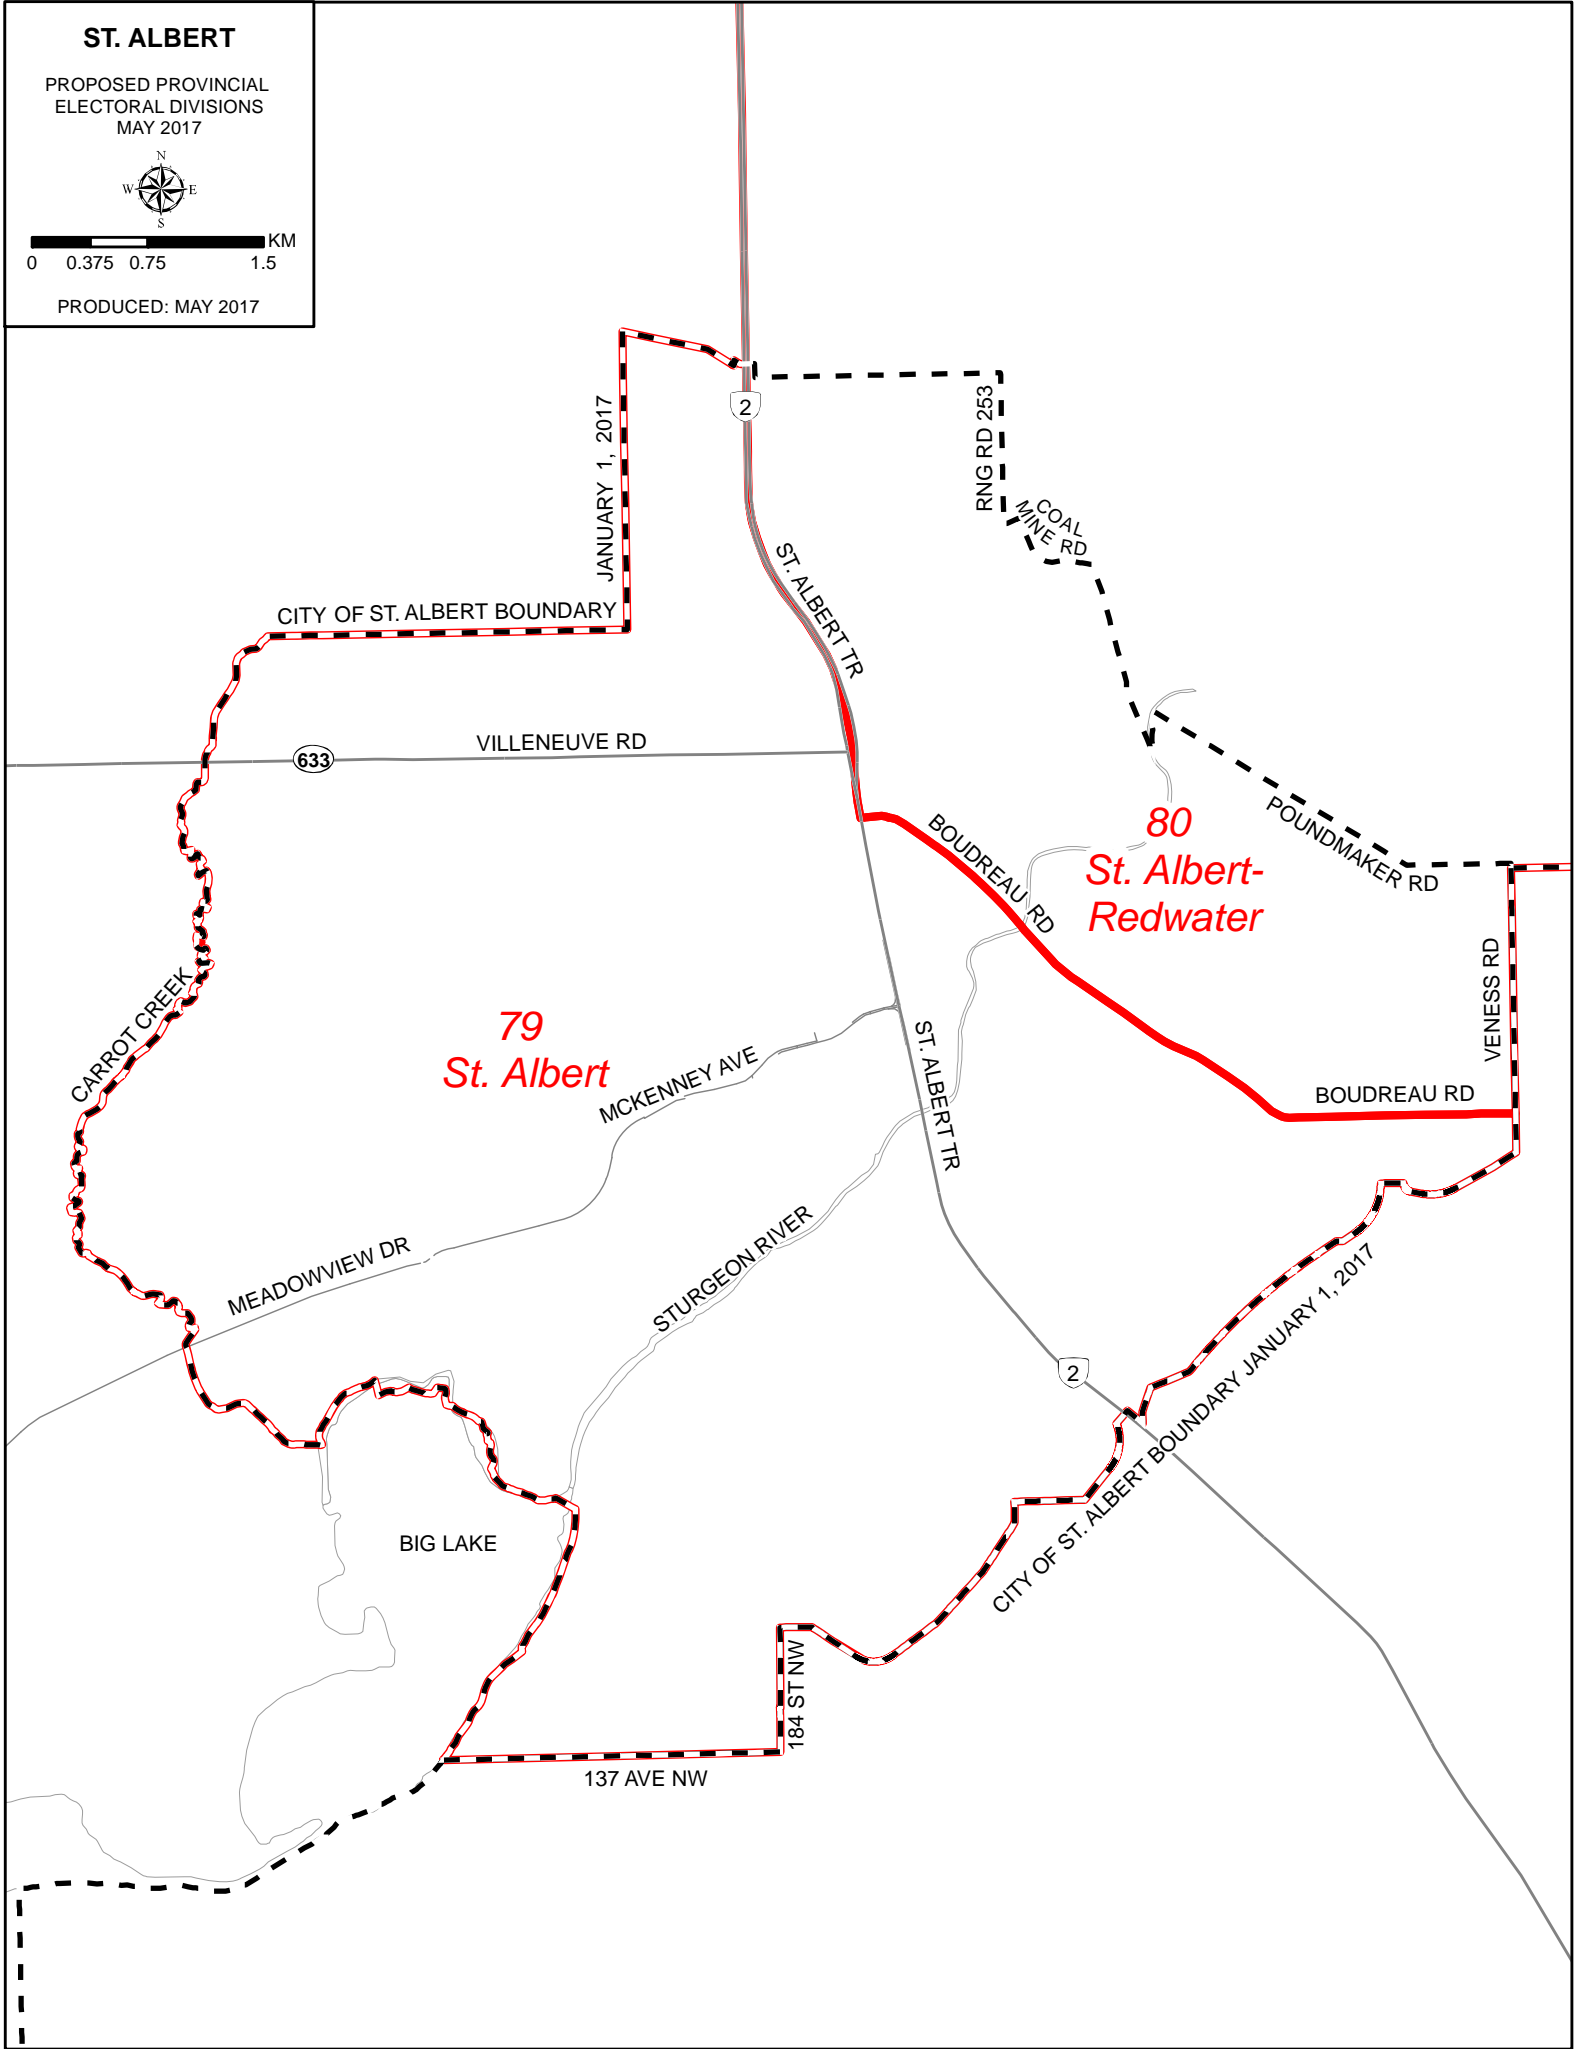

ST. ALBERT

PROPOSED PROVINCIAL
ELECTORAL DIVISIONS
MAY 2017

PRODUCED: MAY 2017

79
St. Albert

80
*St. Albert-
Redwater*

CITY OF ST. ALBERT BOUNDARY

JANUARY 1, 2017

633

VILLENEUVE RD

CARROT CREEK

MEADOWVIEW DR

BIG LAKE

137 AVE NW

184 ST NW

STURGEON RIVER

MCKENNEY AVE

ST. ALBERT TR

ST. ALBERT TR

BOUDREAU RD

BOUDREAU RD

VENESS RD

2

CITY OF ST. ALBERT BOUNDARY JANUARY 1, 2017

RNG RD 253

COAL MINE RD

POUNDMAKER RD