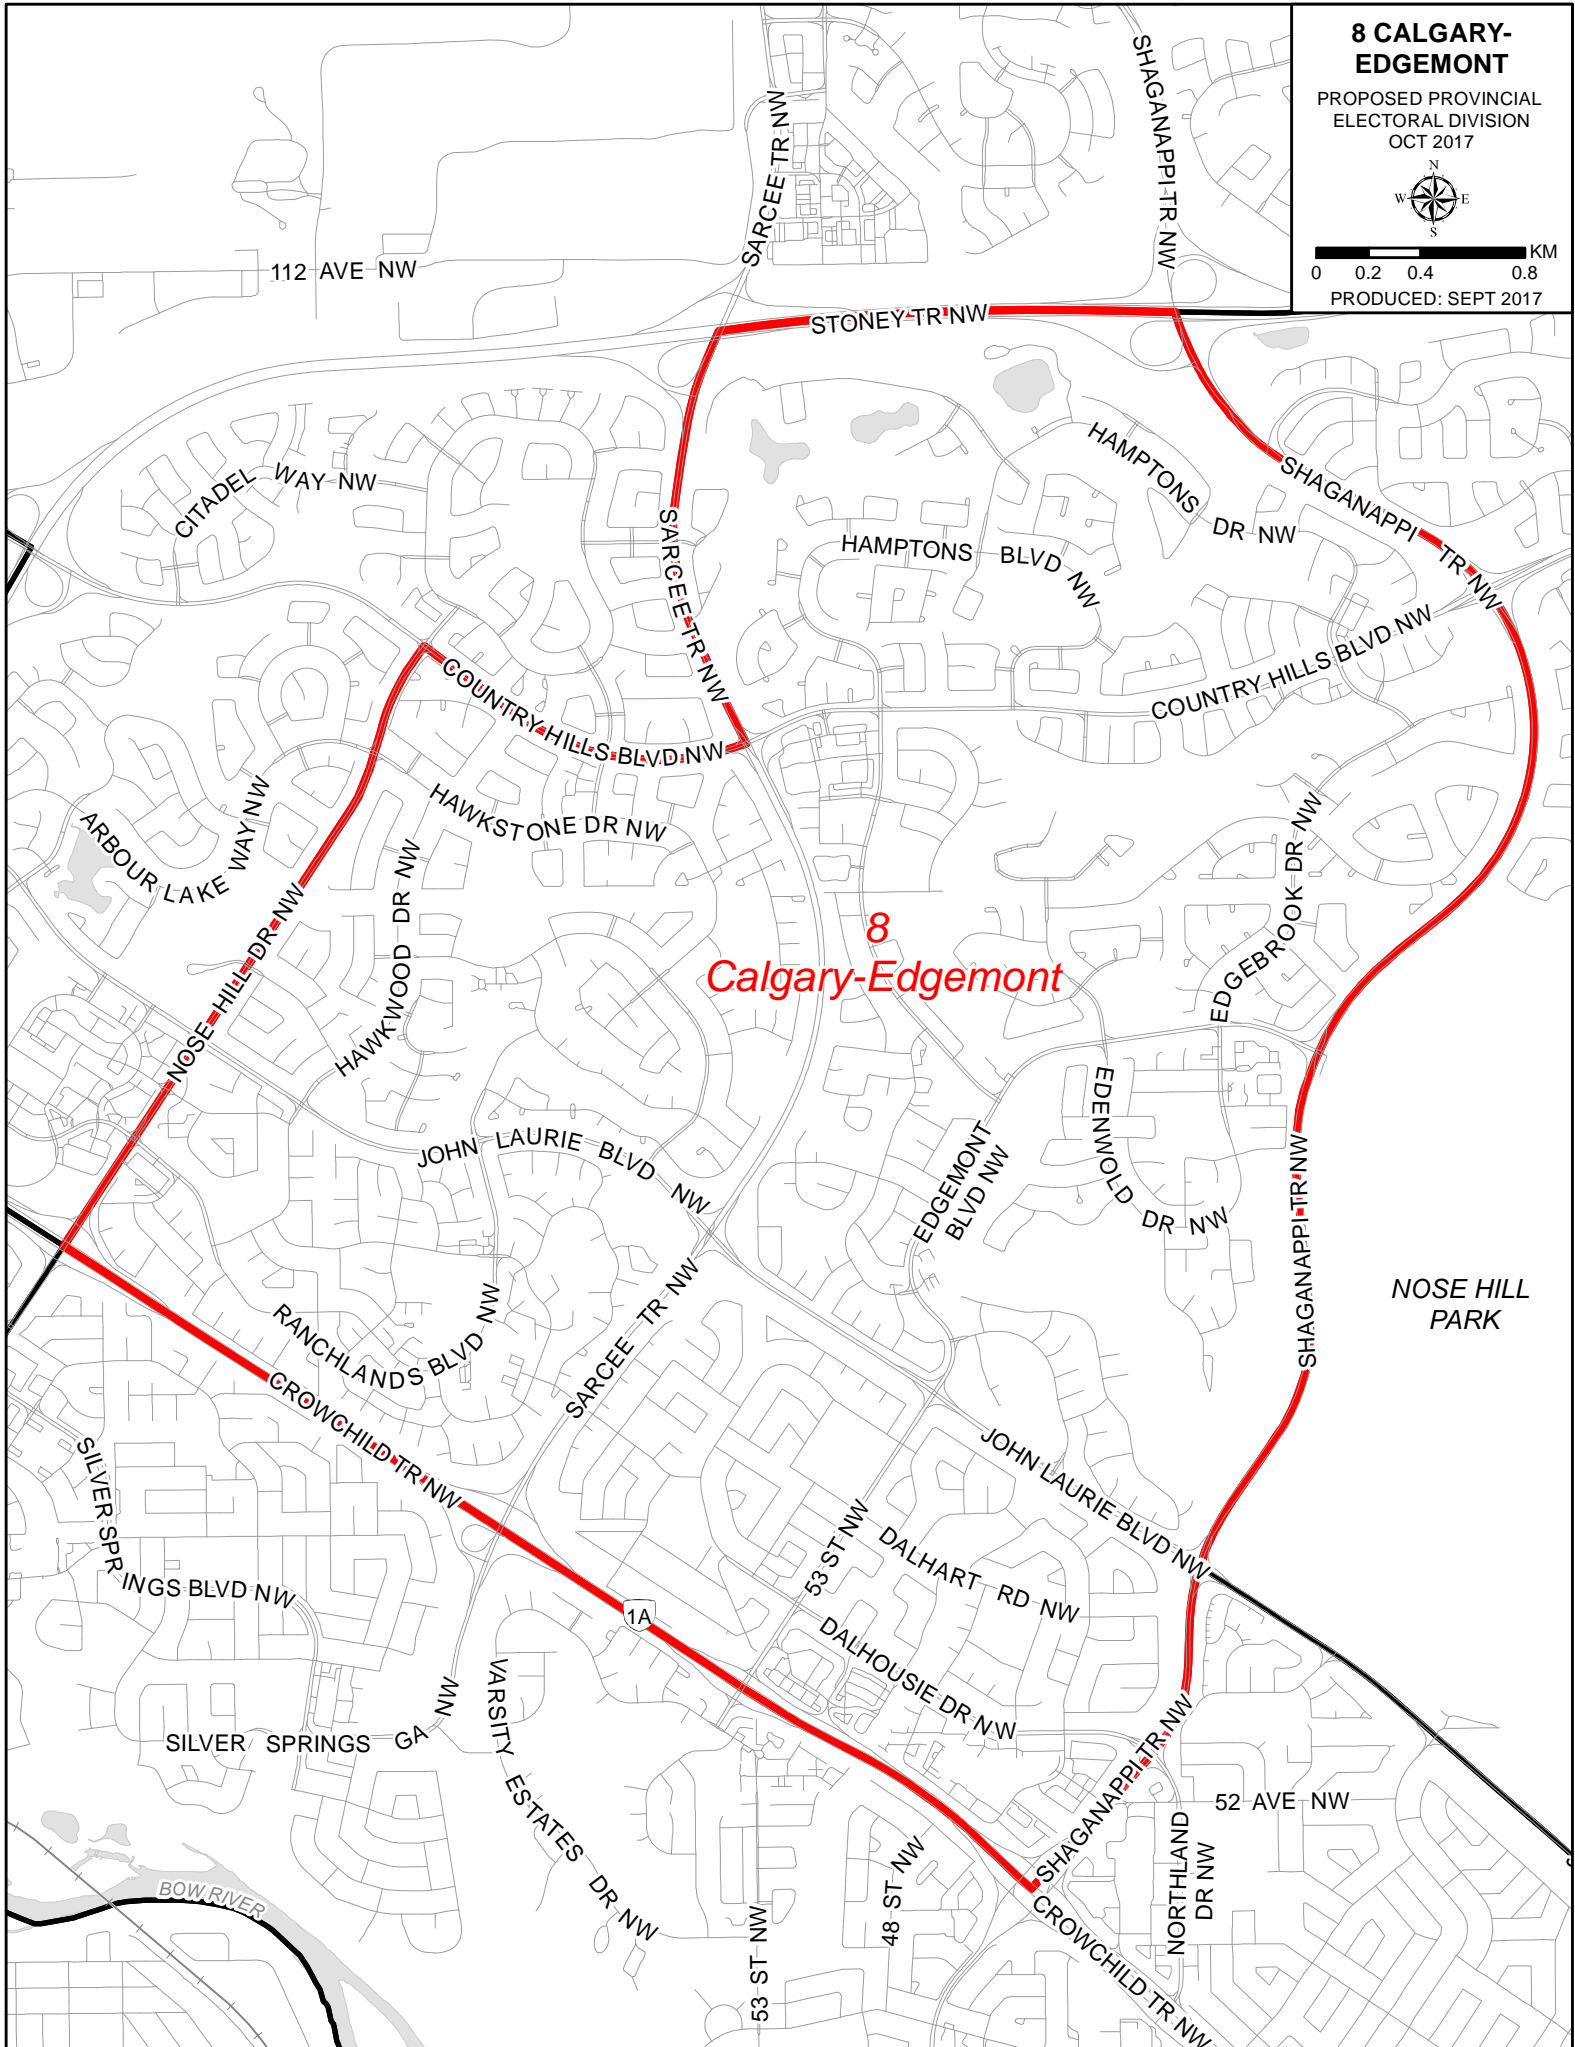

8 CALGARY-EDGEMONT

PROPOSED PROVINCIAL
ELECTORAL DIVISION
OCT 2017

PRODUCED: SEPT 2017

8
Calgary-Edgemont

NOSE HILL
PARK

1A

BOW RIVER