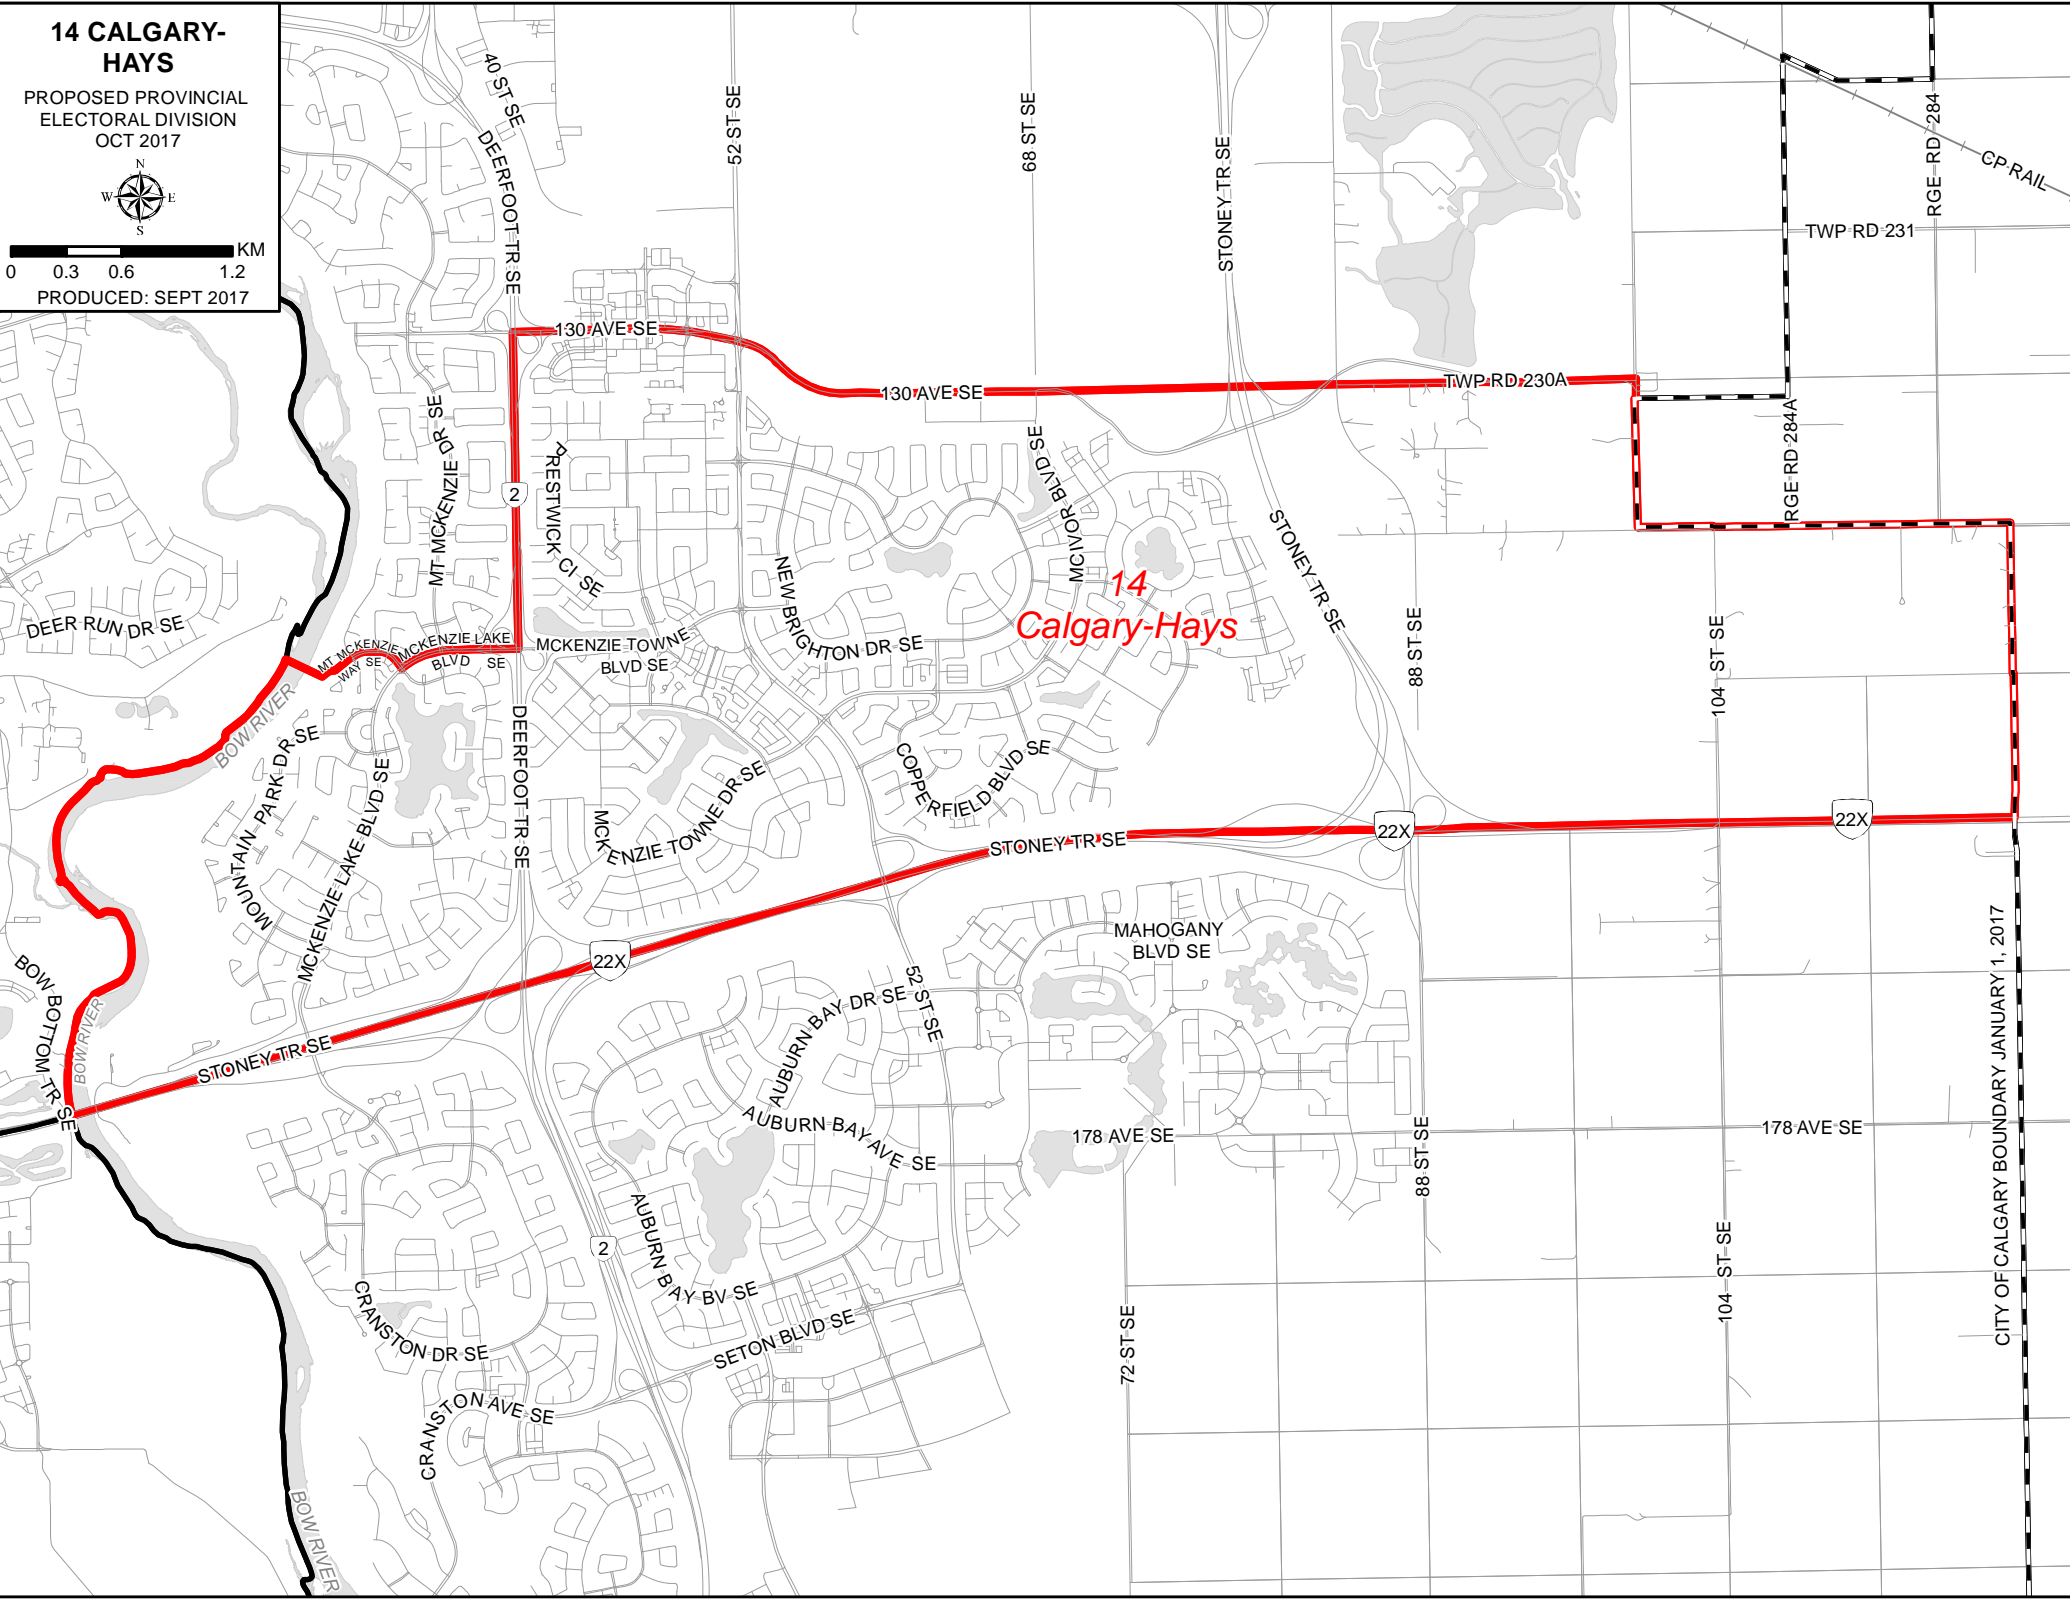

14 CALGARY-HAYS

PROPOSED PROVINCIAL
ELECTORAL DIVISION
OCT 2017

0 0.3 0.6 1.2
KM

PRODUCED: SEPT 2017

14
Calgary-Hays

CITY OF CALGARY BOUNDARY JANUARY 1, 2017