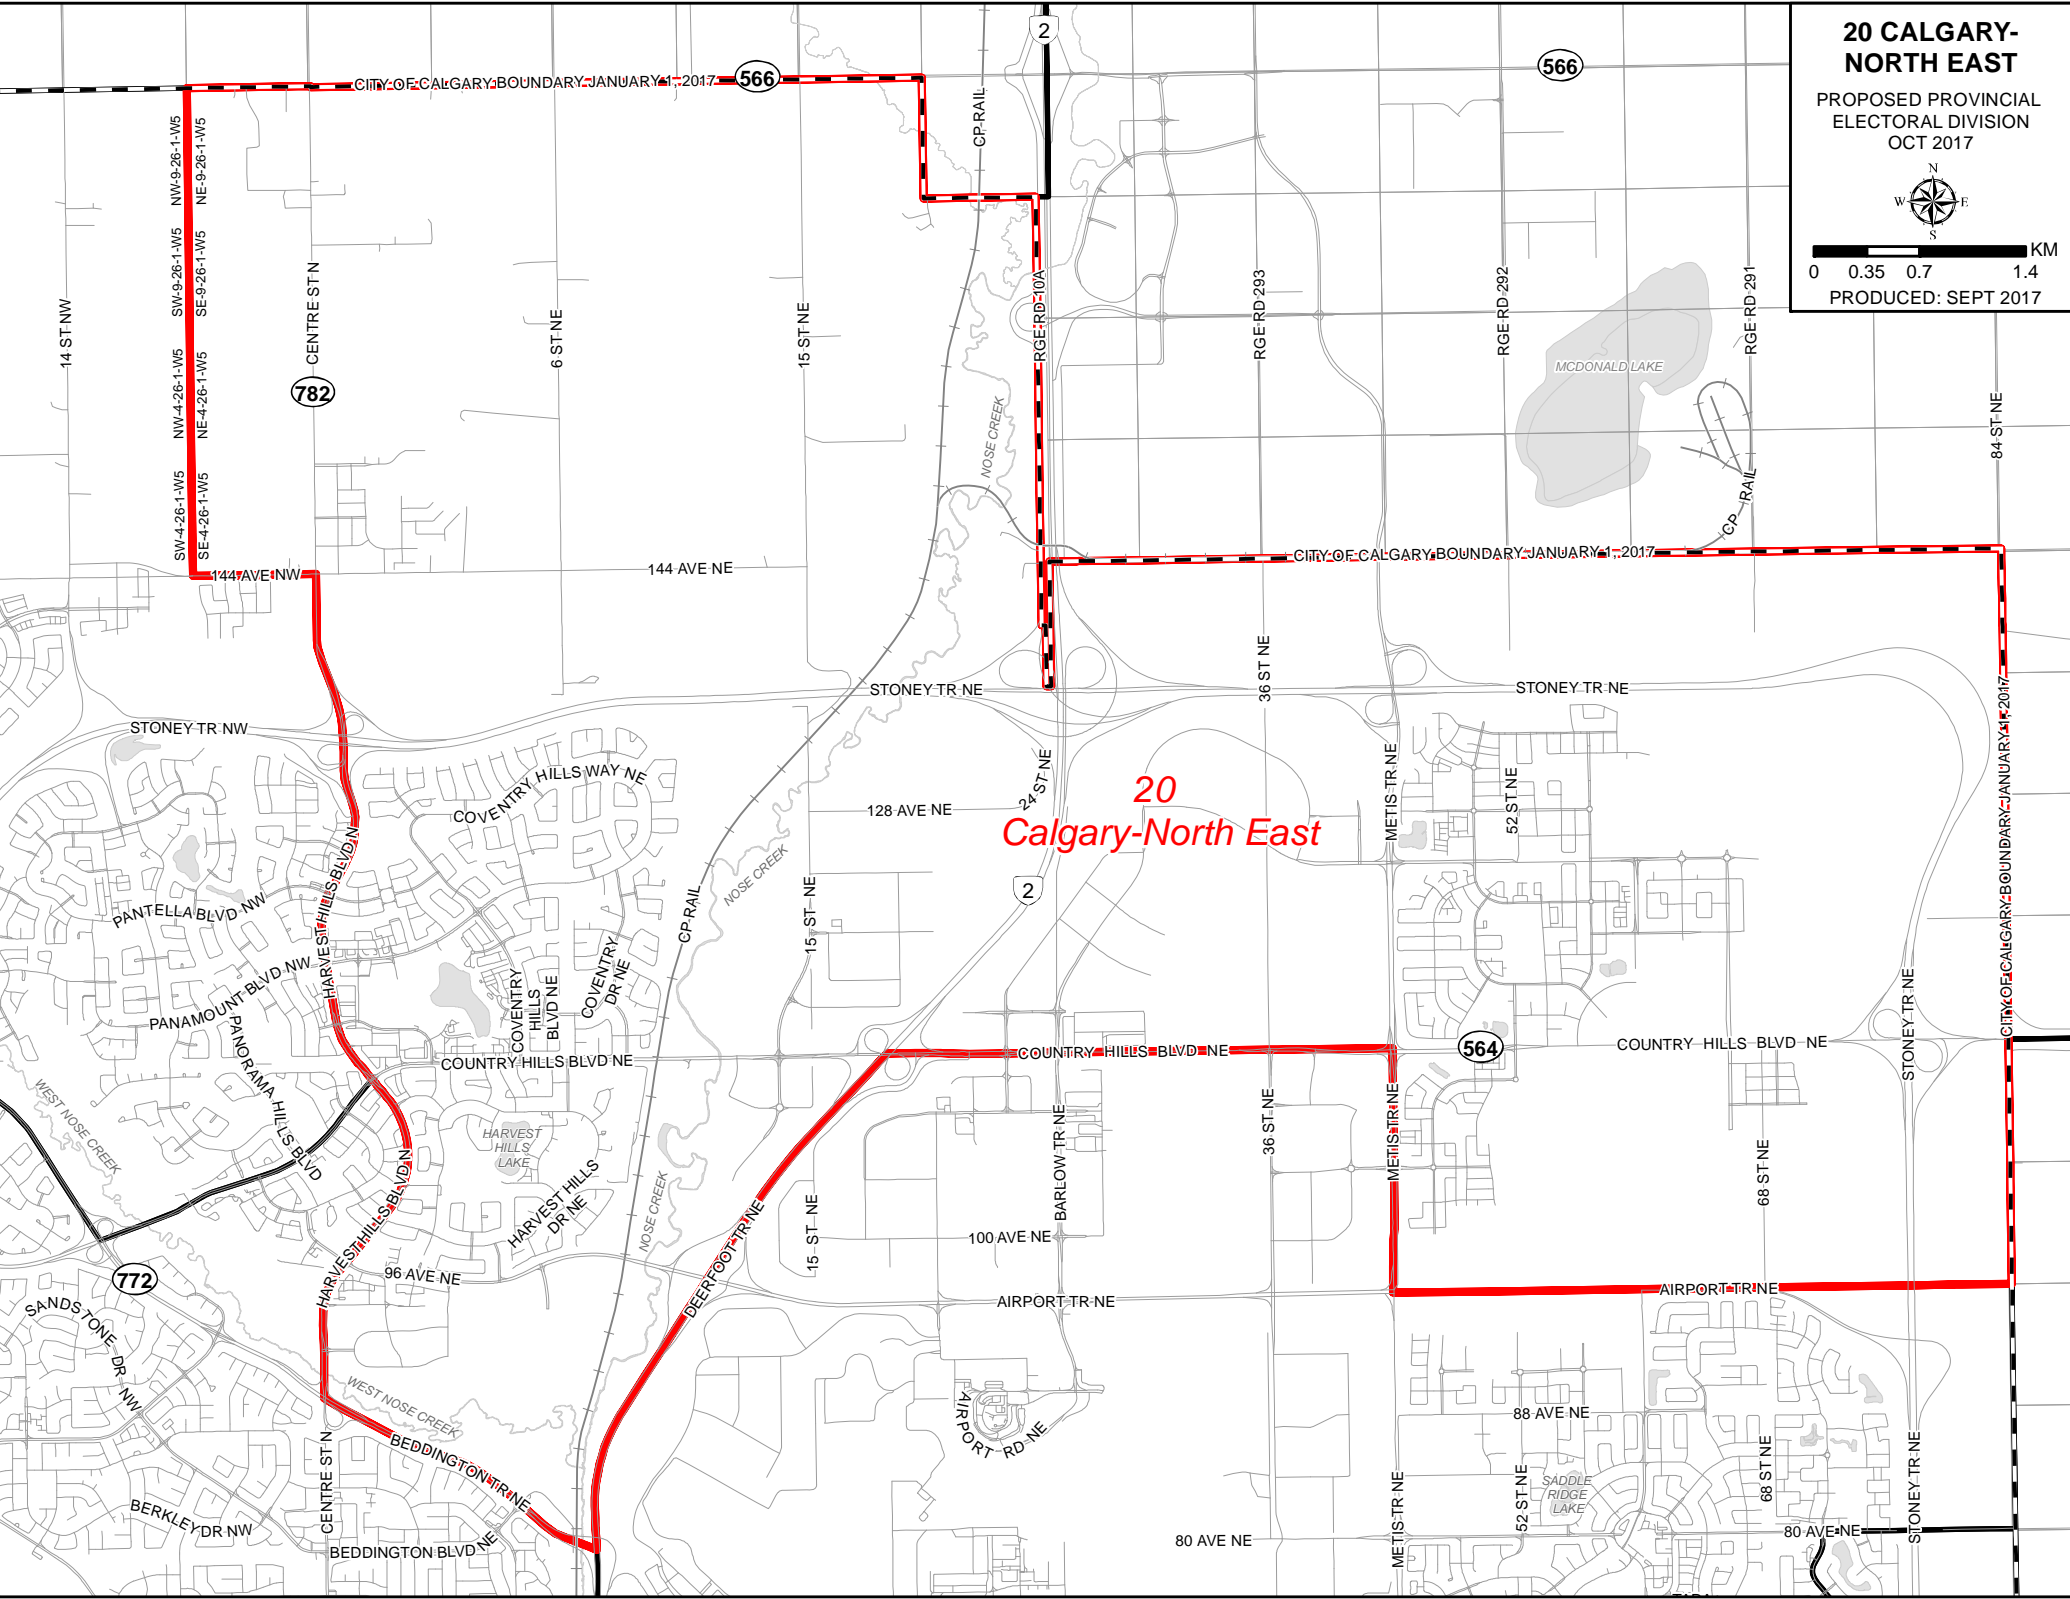

20 CALGARY-NORTH EAST

PROPOSED PROVINCIAL
ELECTORAL DIVISION
OCT 2017

PRODUCED: SEPT 2017

20
Calgary-North East