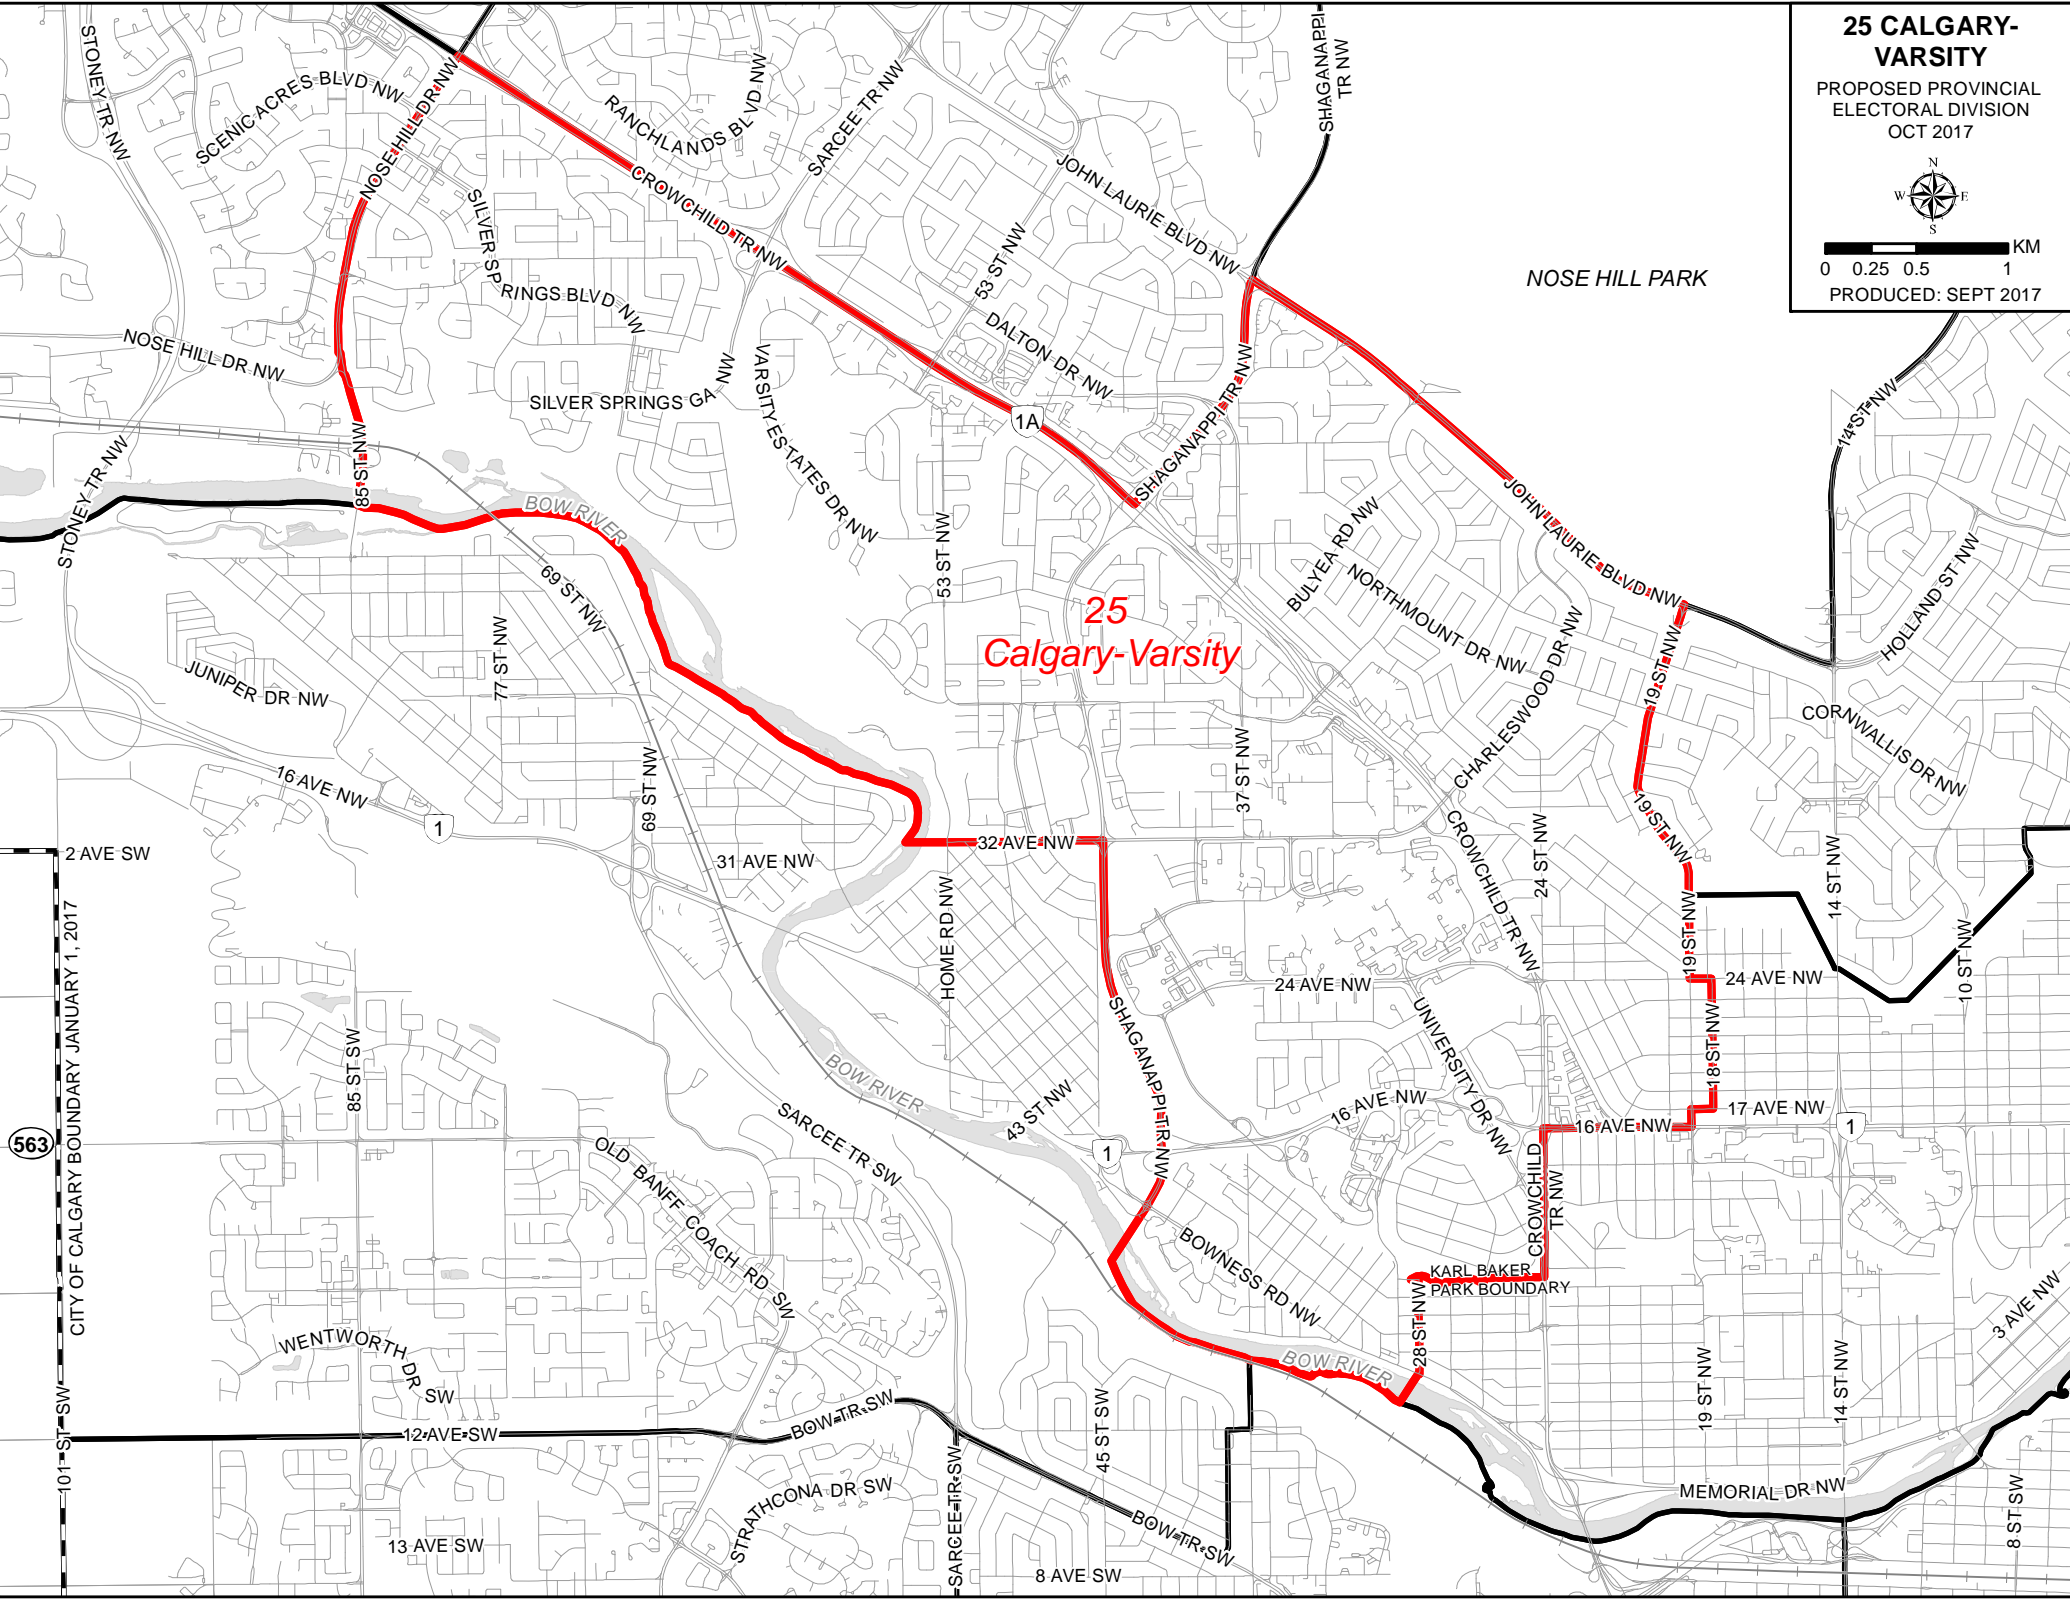

25 CALGARY-VARSITY

PROPOSED PROVINCIAL
ELECTORAL DIVISION
OCT 2017

0 0.25 0.5 1
KM

PRODUCED: SEPT 2017

25
Calgary-Varsity

NOSE HILL PARK

KARL BAKER
PARK BOUNDARY

563
CITY OF CALGARY BOUNDARY JANUARY 1, 2017

563

1A

1

1

1