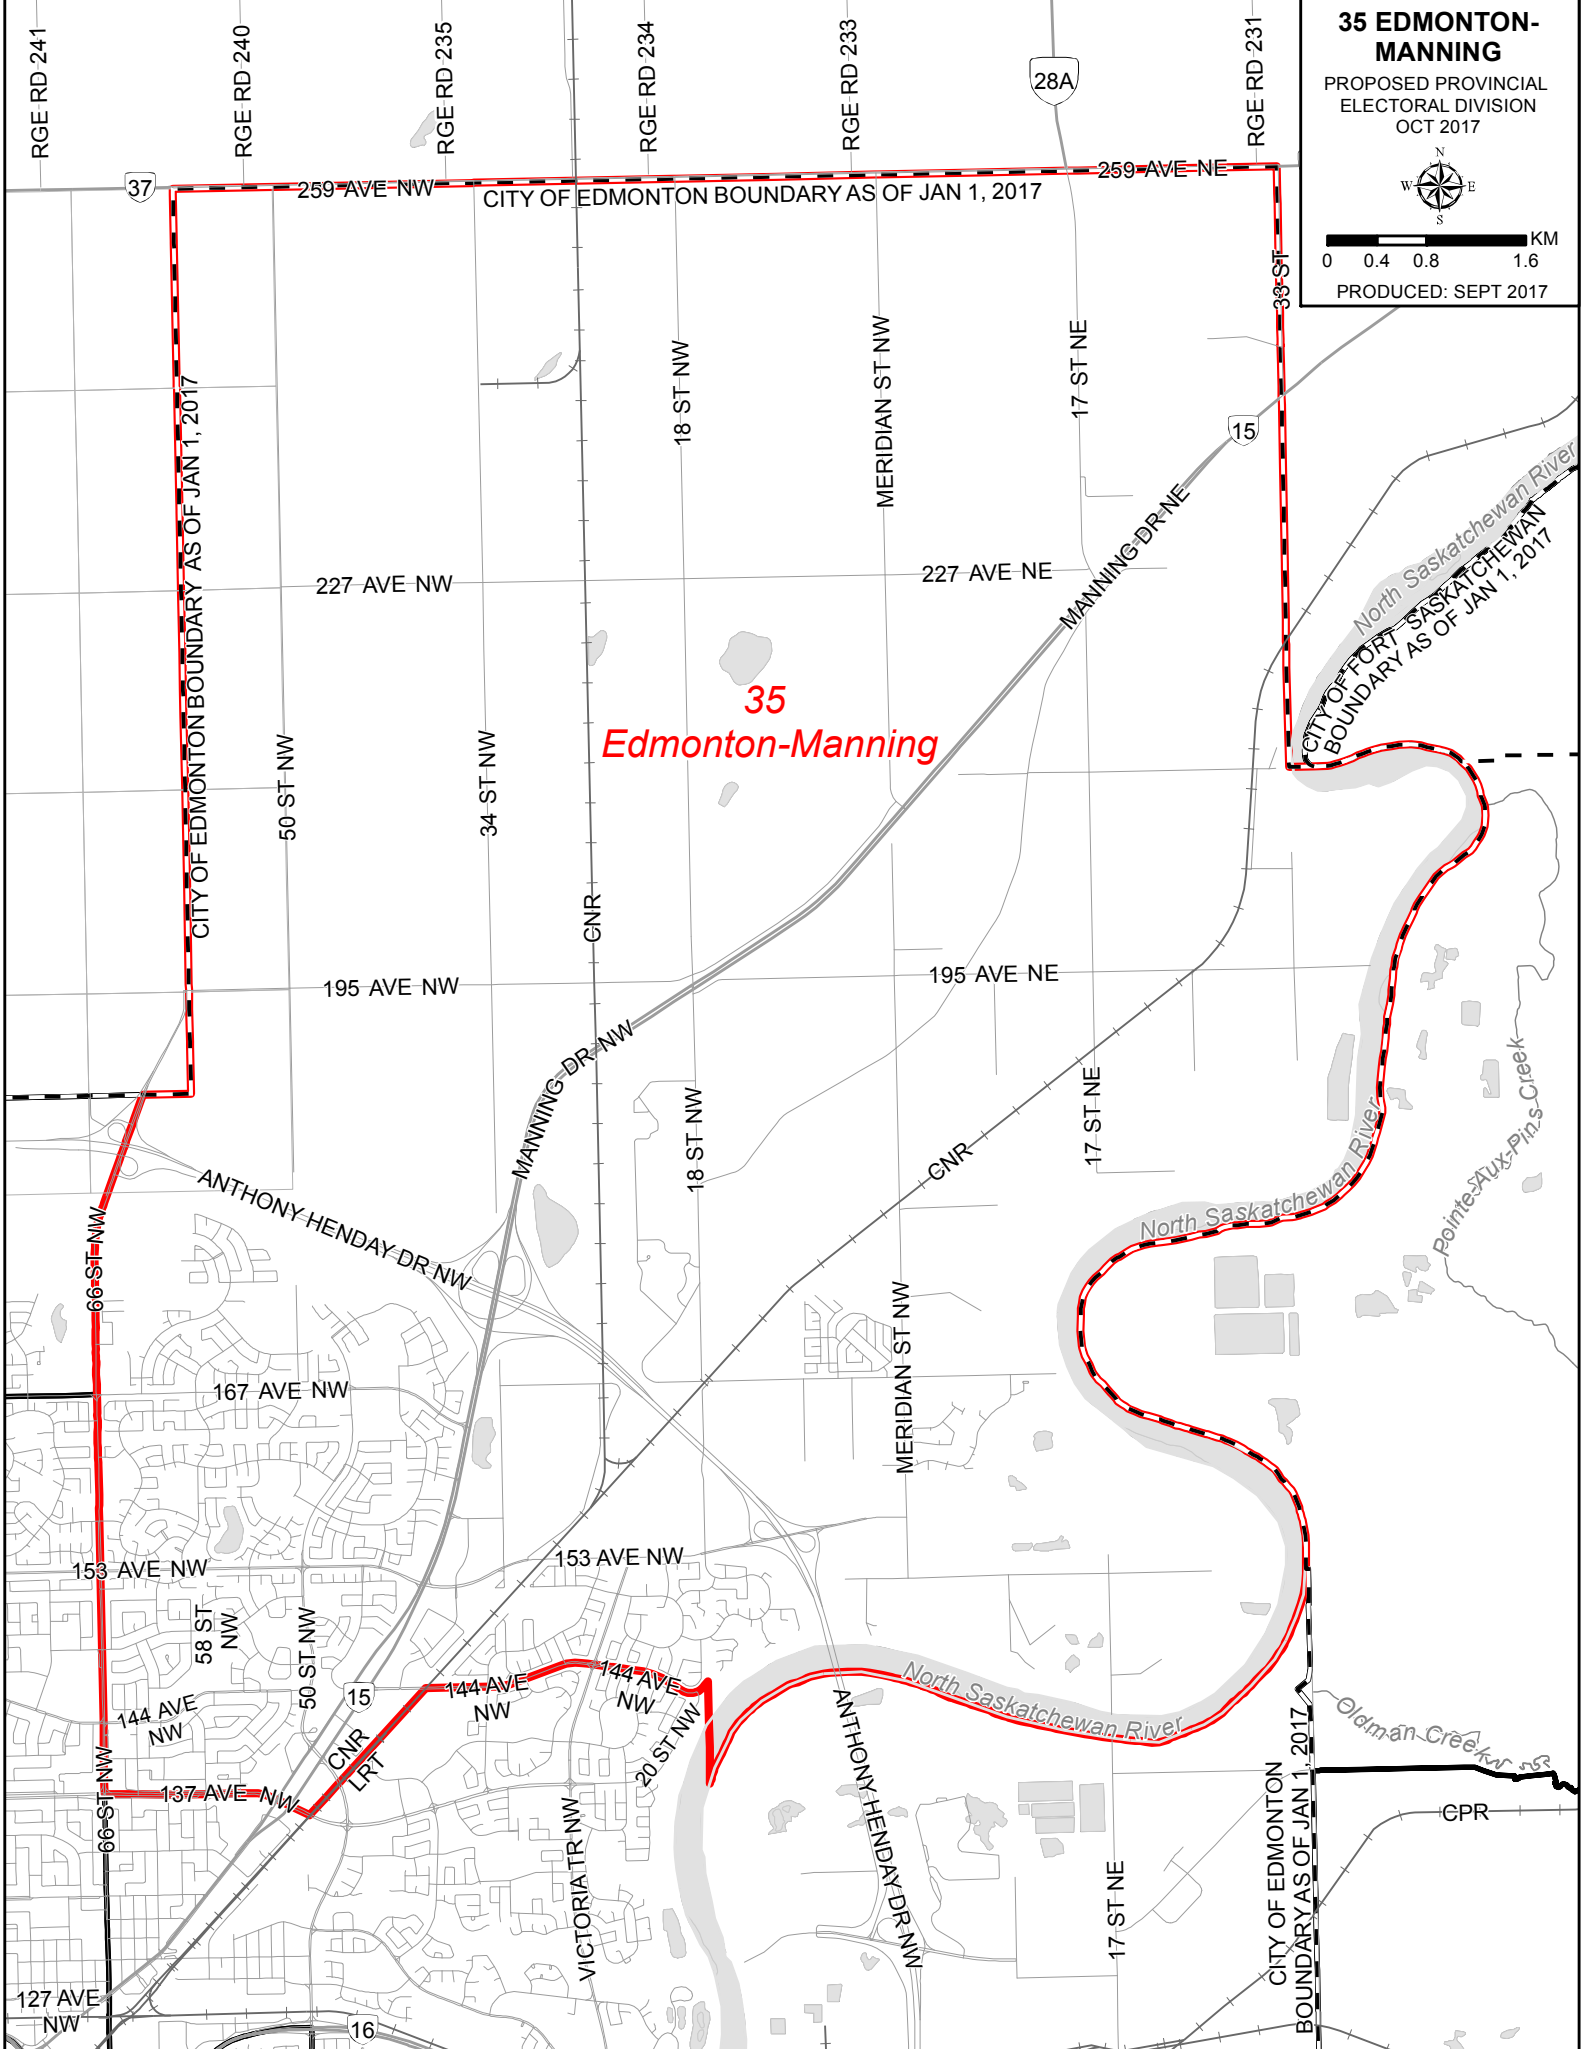

35
Edmonton-Manning

CITY OF EDMONTON BOUNDARY AS OF JAN 1, 2017

CITY OF FORT SASKATCHEWAN BOUNDARY AS OF JAN 1, 2017

35
Edmonton-Manning

CITY OF EDMONTON BOUNDARY AS OF JAN 1, 2017

CITY OF FORT SASKATCHEWAN BOUNDARY AS OF JAN 1, 2017