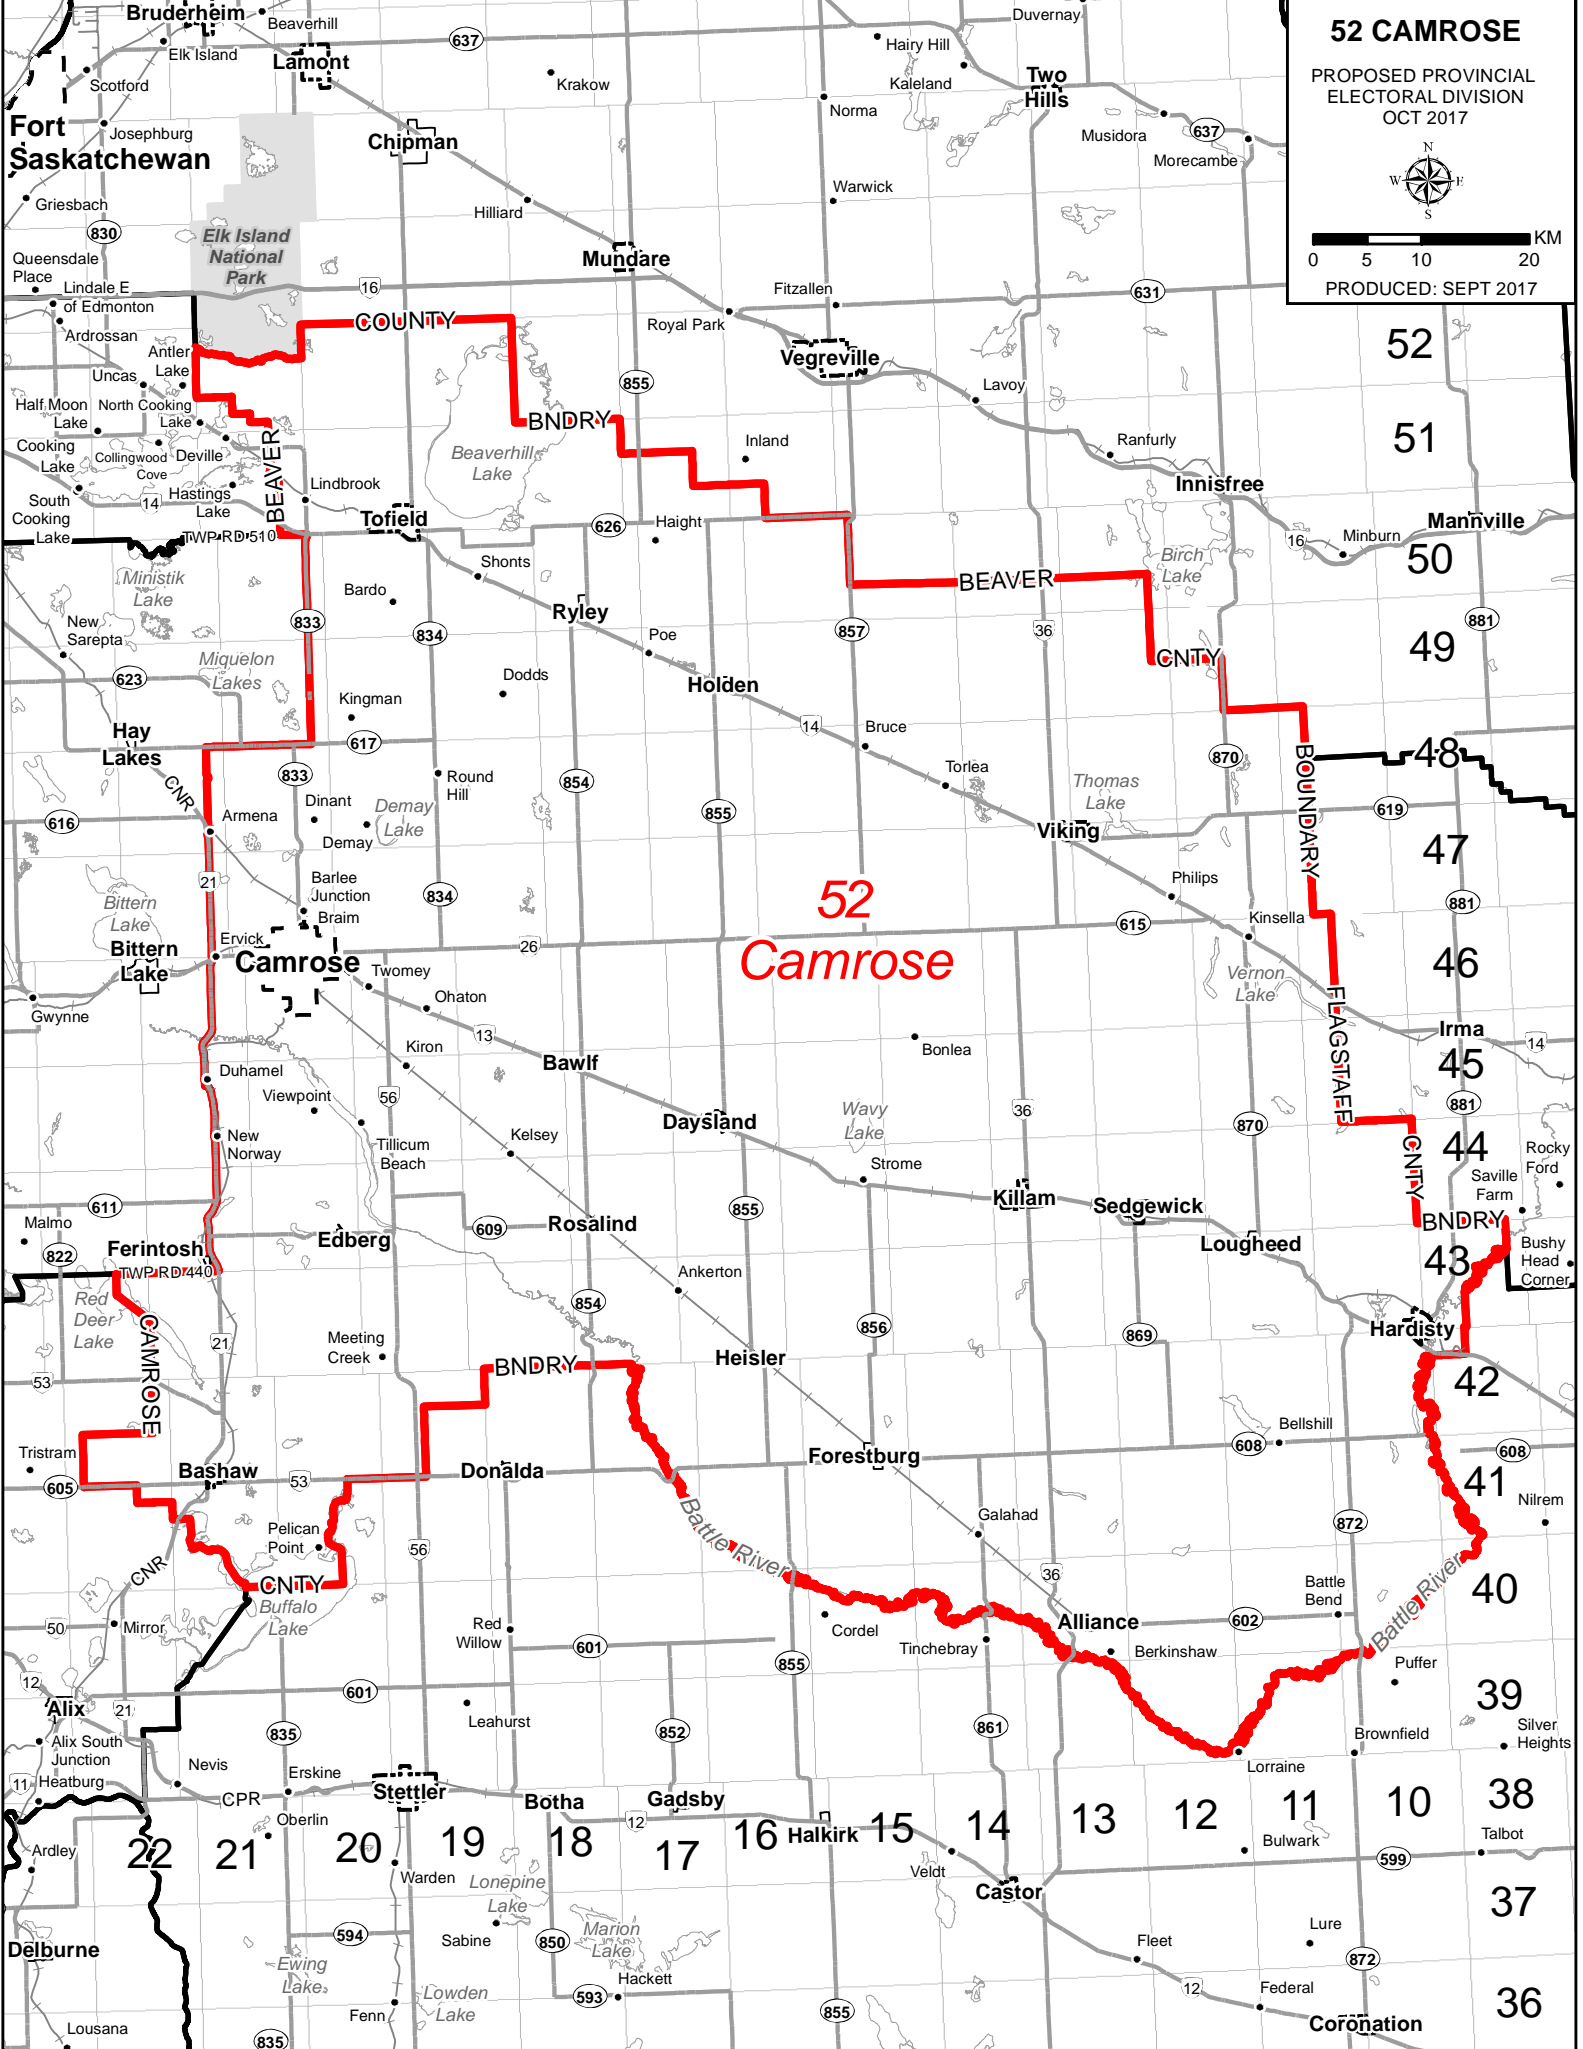

52 CAMROSE

PROPOSED PROVINCIAL
ELECTORAL DIVISION
OCT 2017

PRODUCED: SEPT 2017

- 52
- 51
- 50
- 49
- 48
- 47
- 46
- 45
- 44
- 43
- 42
- 41
- 40
- 39
- 38
- 37
- 36