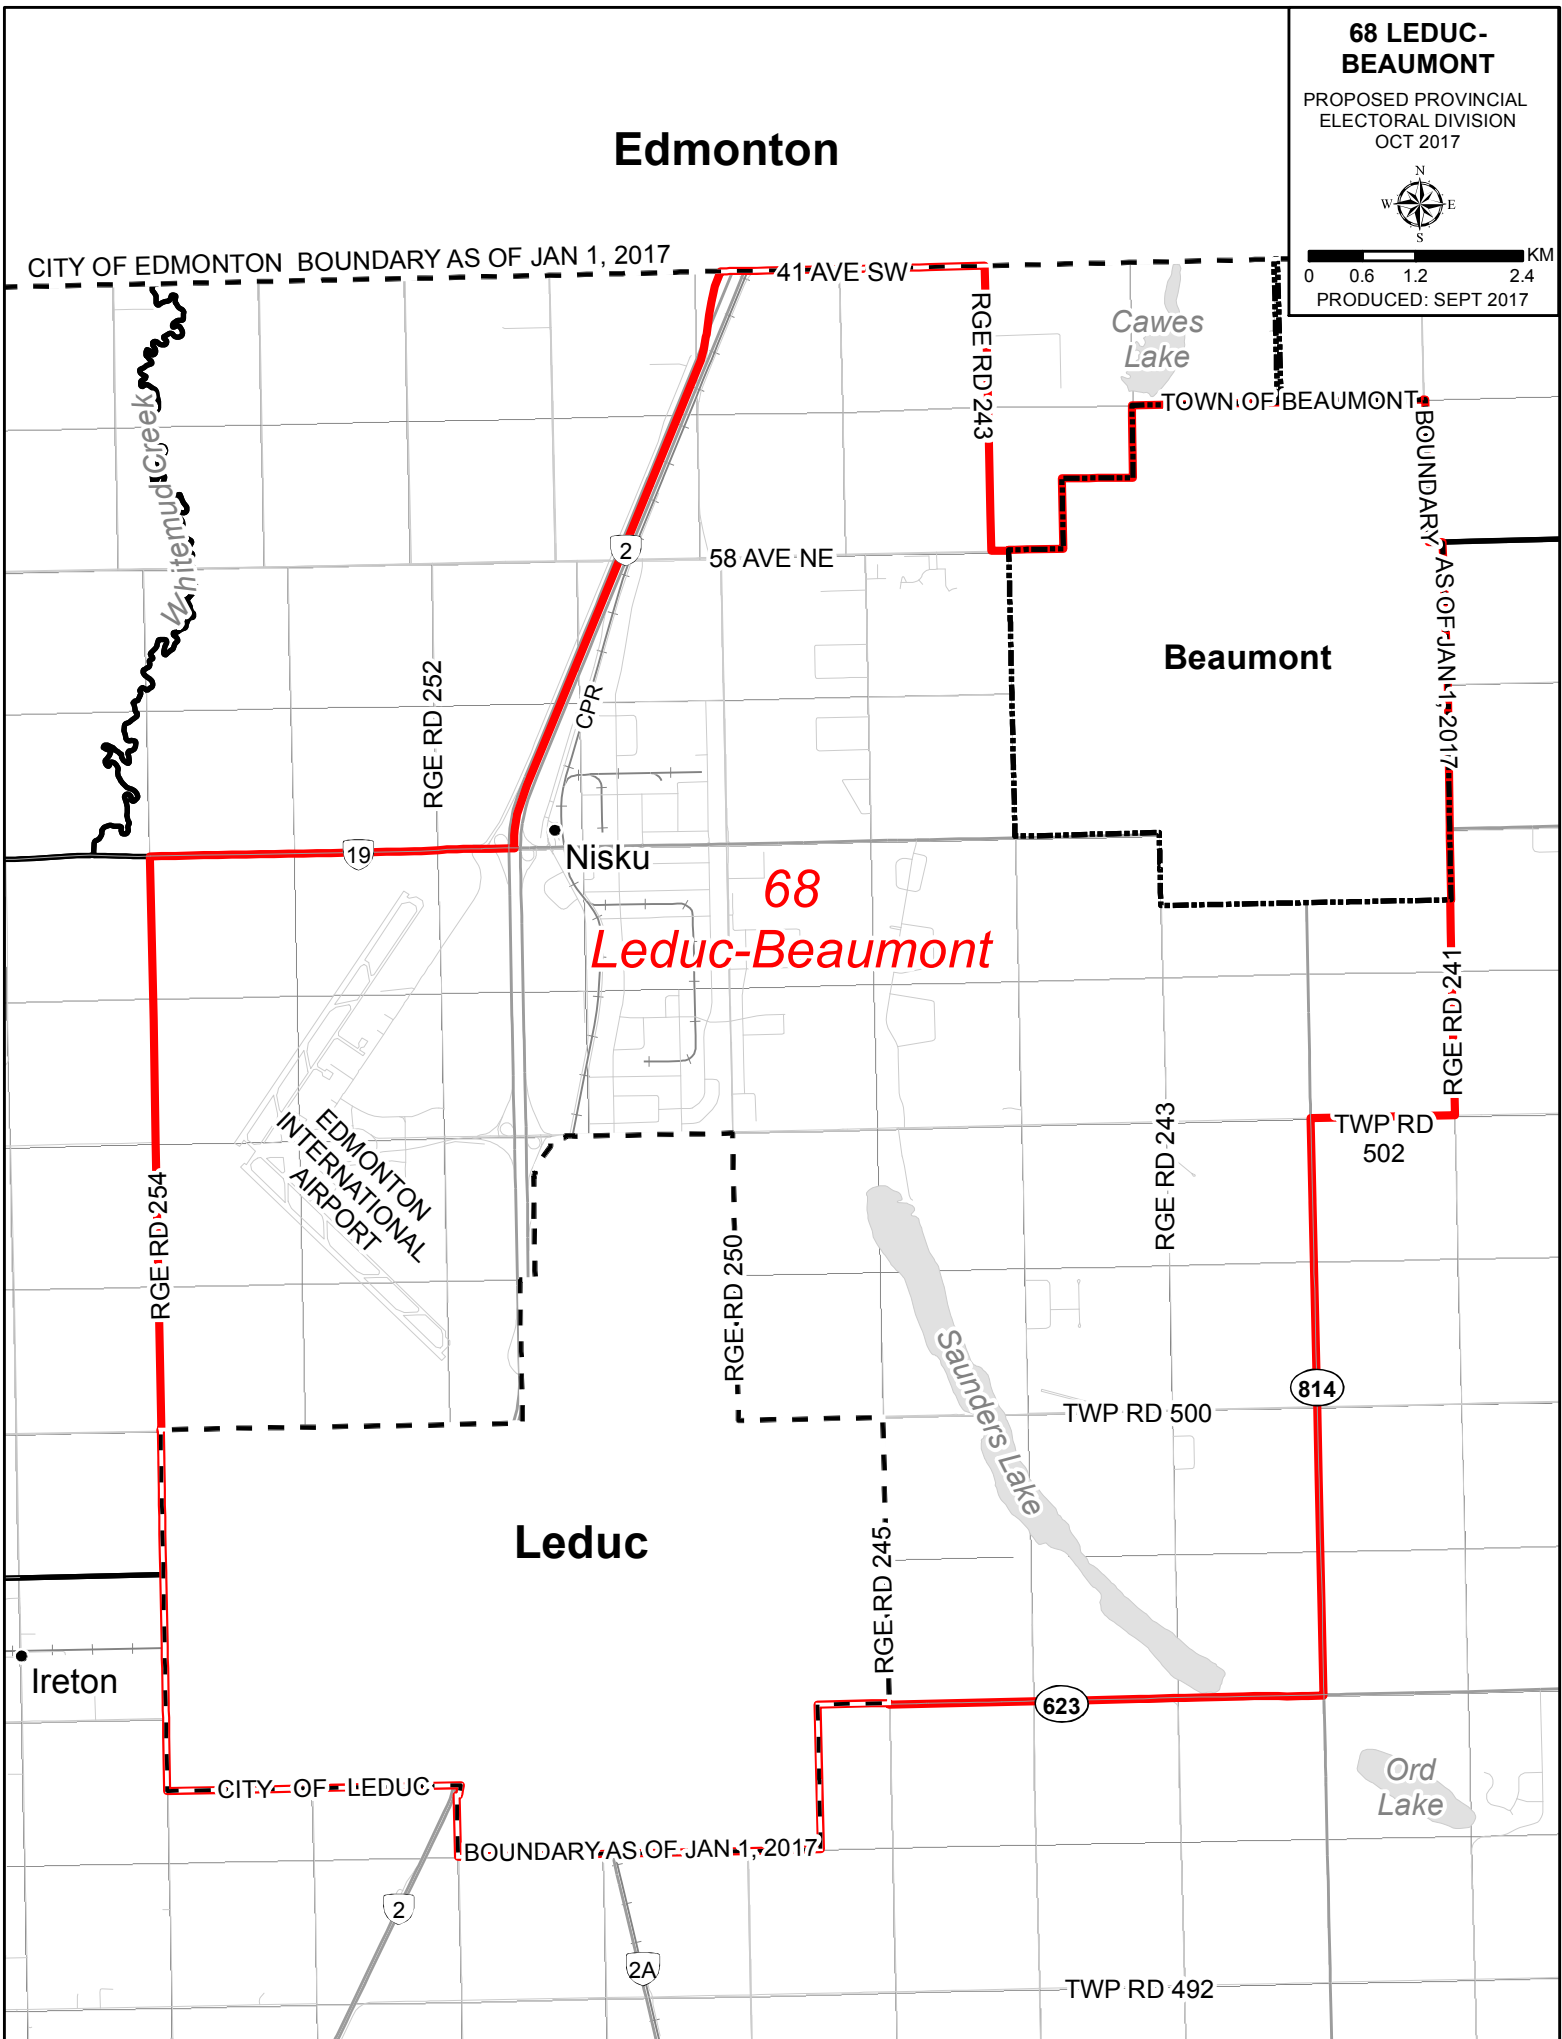

**68 LEDUC-  
BEAUMONT**

PROPOSED PROVINCIAL  
ELECTORAL DIVISION  
OCT 2017

0 0.6 1.2 2.4  
KM

PRODUCED: SEPT 2017

**Edmonton**

CITY OF EDMONTON BOUNDARY AS OF JAN 1, 2017

68

*Leduc-Beaumont*

**Leduc**

**Beaumont**

EDMONTON  
INTERNATIONAL  
AIRPORT

Saunders Lake

Cawes Lake

Ord Lake

Ireton

Nisku

RGE RD 252

RGE RD 254

623

814

TWP RD 492

2

2A

BOUNDARY AS OF JAN 1, 2017

BOUNDARY AS OF JAN 1, 2017