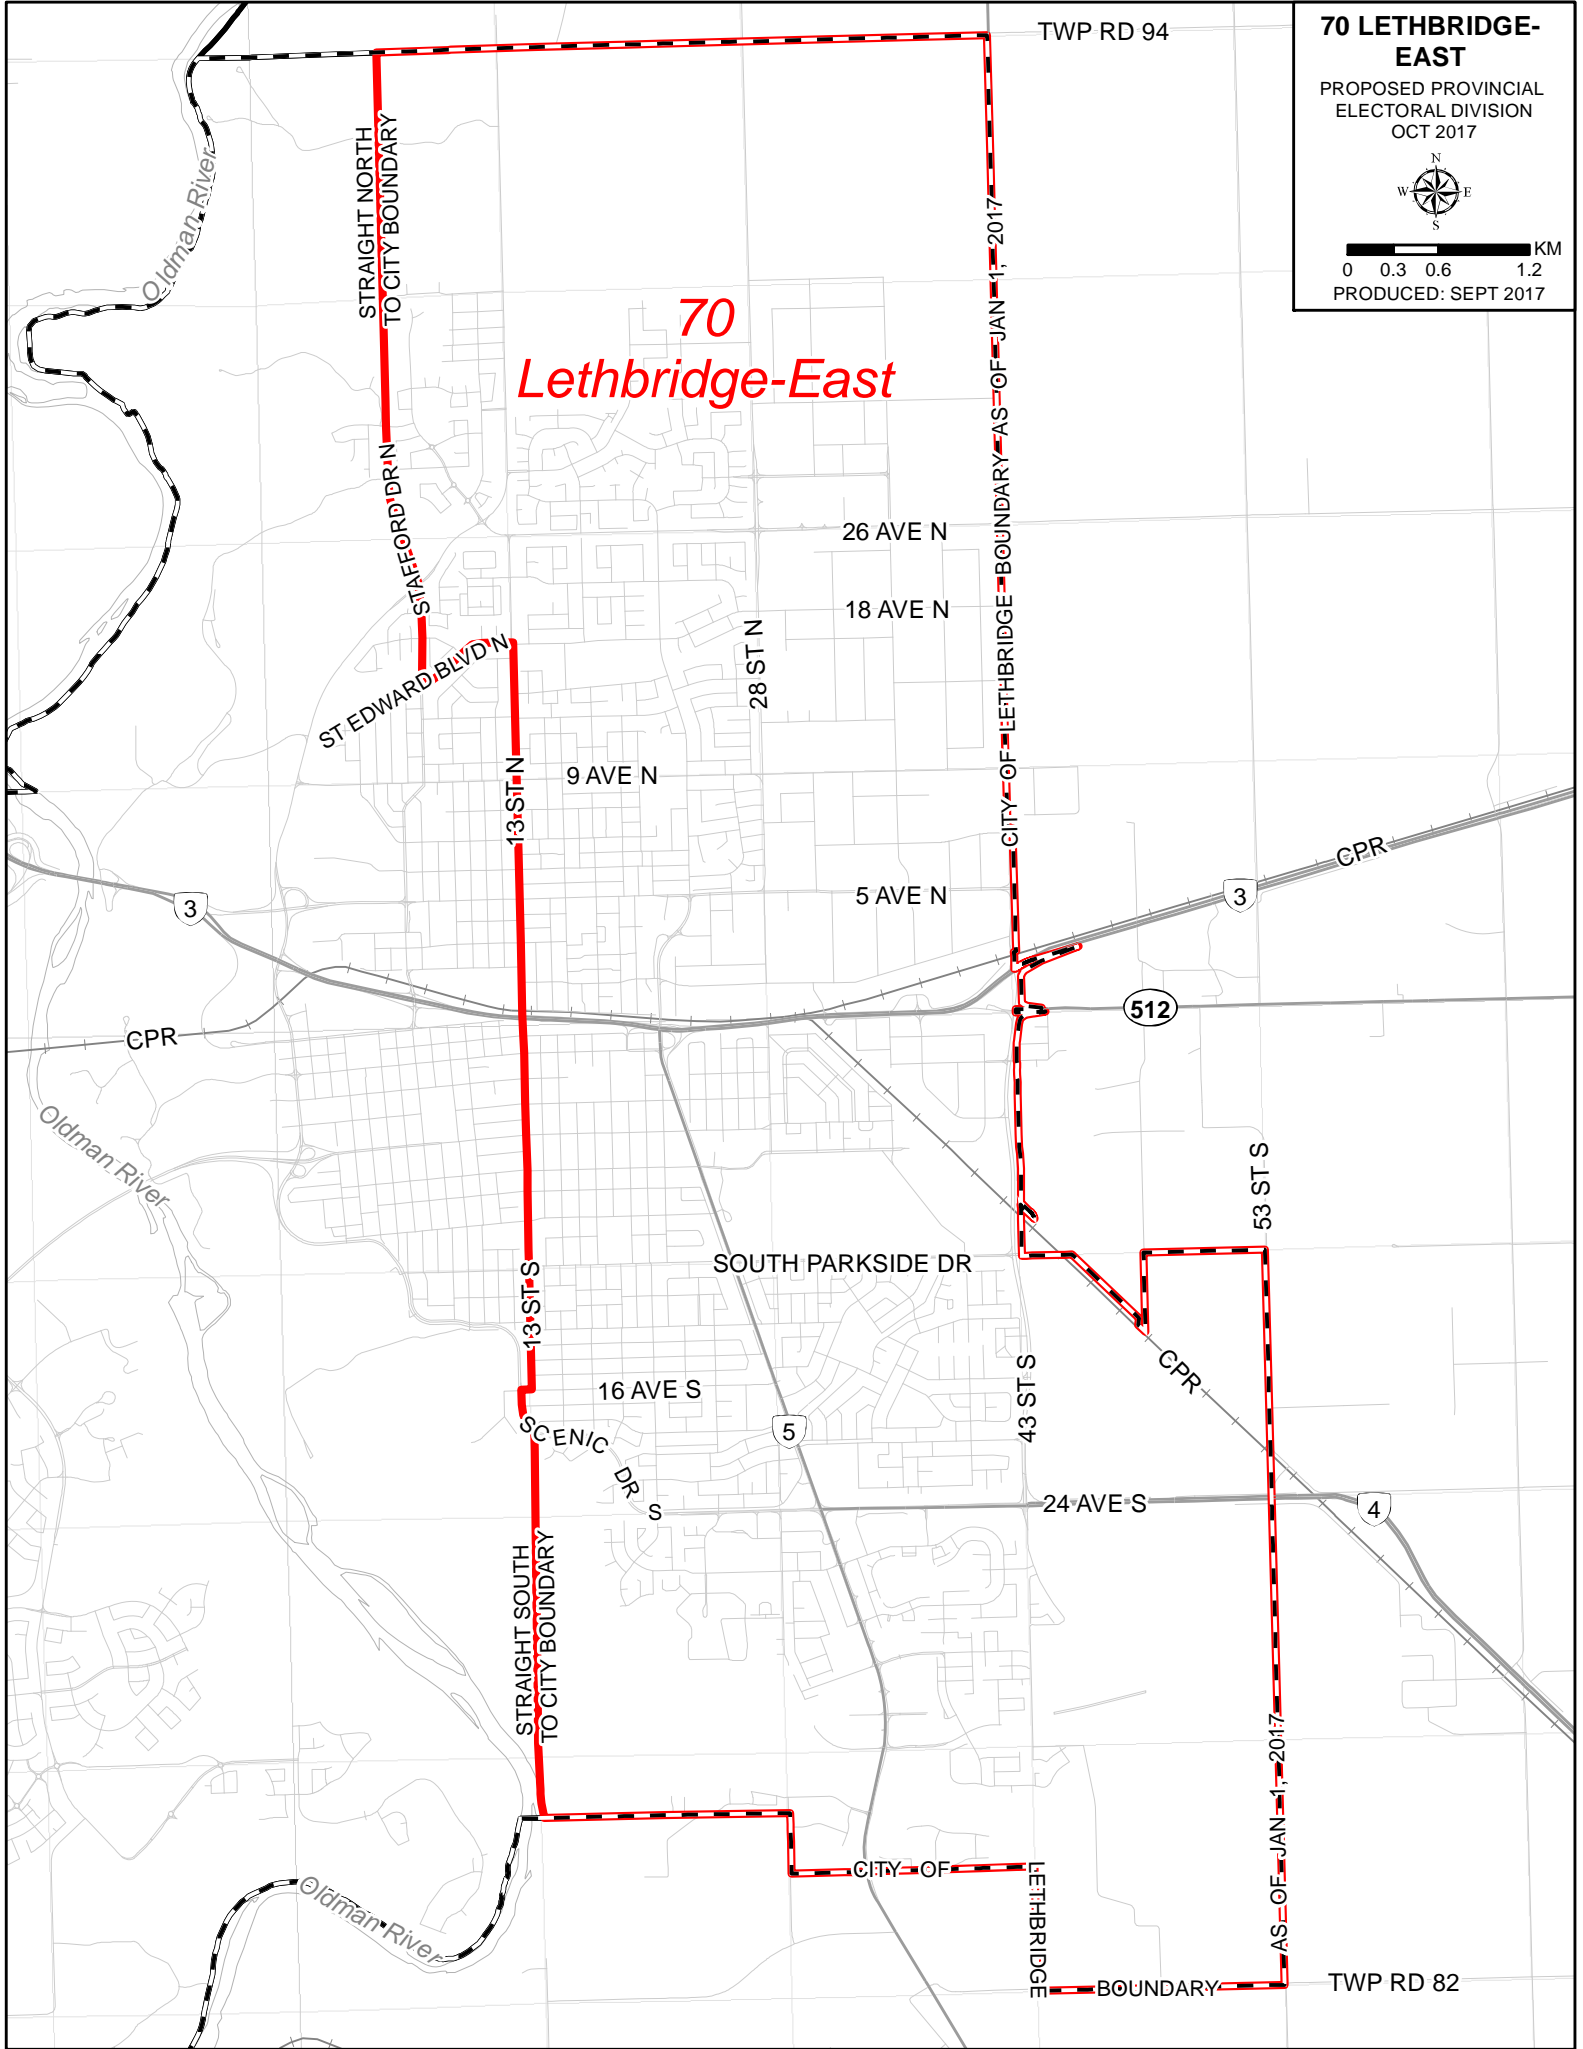

70 LETHBRIDGE-EAST

PROPOSED PROVINCIAL
ELECTORAL DIVISION
OCT 2017

0 0.3 0.6 1.2 KM
PRODUCED: SEPT 2017

70
Lethbridge-East

STRAIGHT NORTH
TO CITY BOUNDARY

STAFFORD DR N
ST EDWARD BLVD N

13 ST N

13 ST S

STRAIGHT SOUTH
TO CITY BOUNDARY

SCENIC DR S

26 AVE N

18 AVE N

9 AVE N

5 AVE N

28 ST N

SOUTH PARKSIDE DR

16 AVE S

43 ST S

53 ST S

24 AVE S

4

CITY OF

BOUNDARY

TWP RD 82

TWP RD 94

CITY OF LETHBRIDGE BOUNDARY AS OF JAN 1, 2017

512

3

3

5