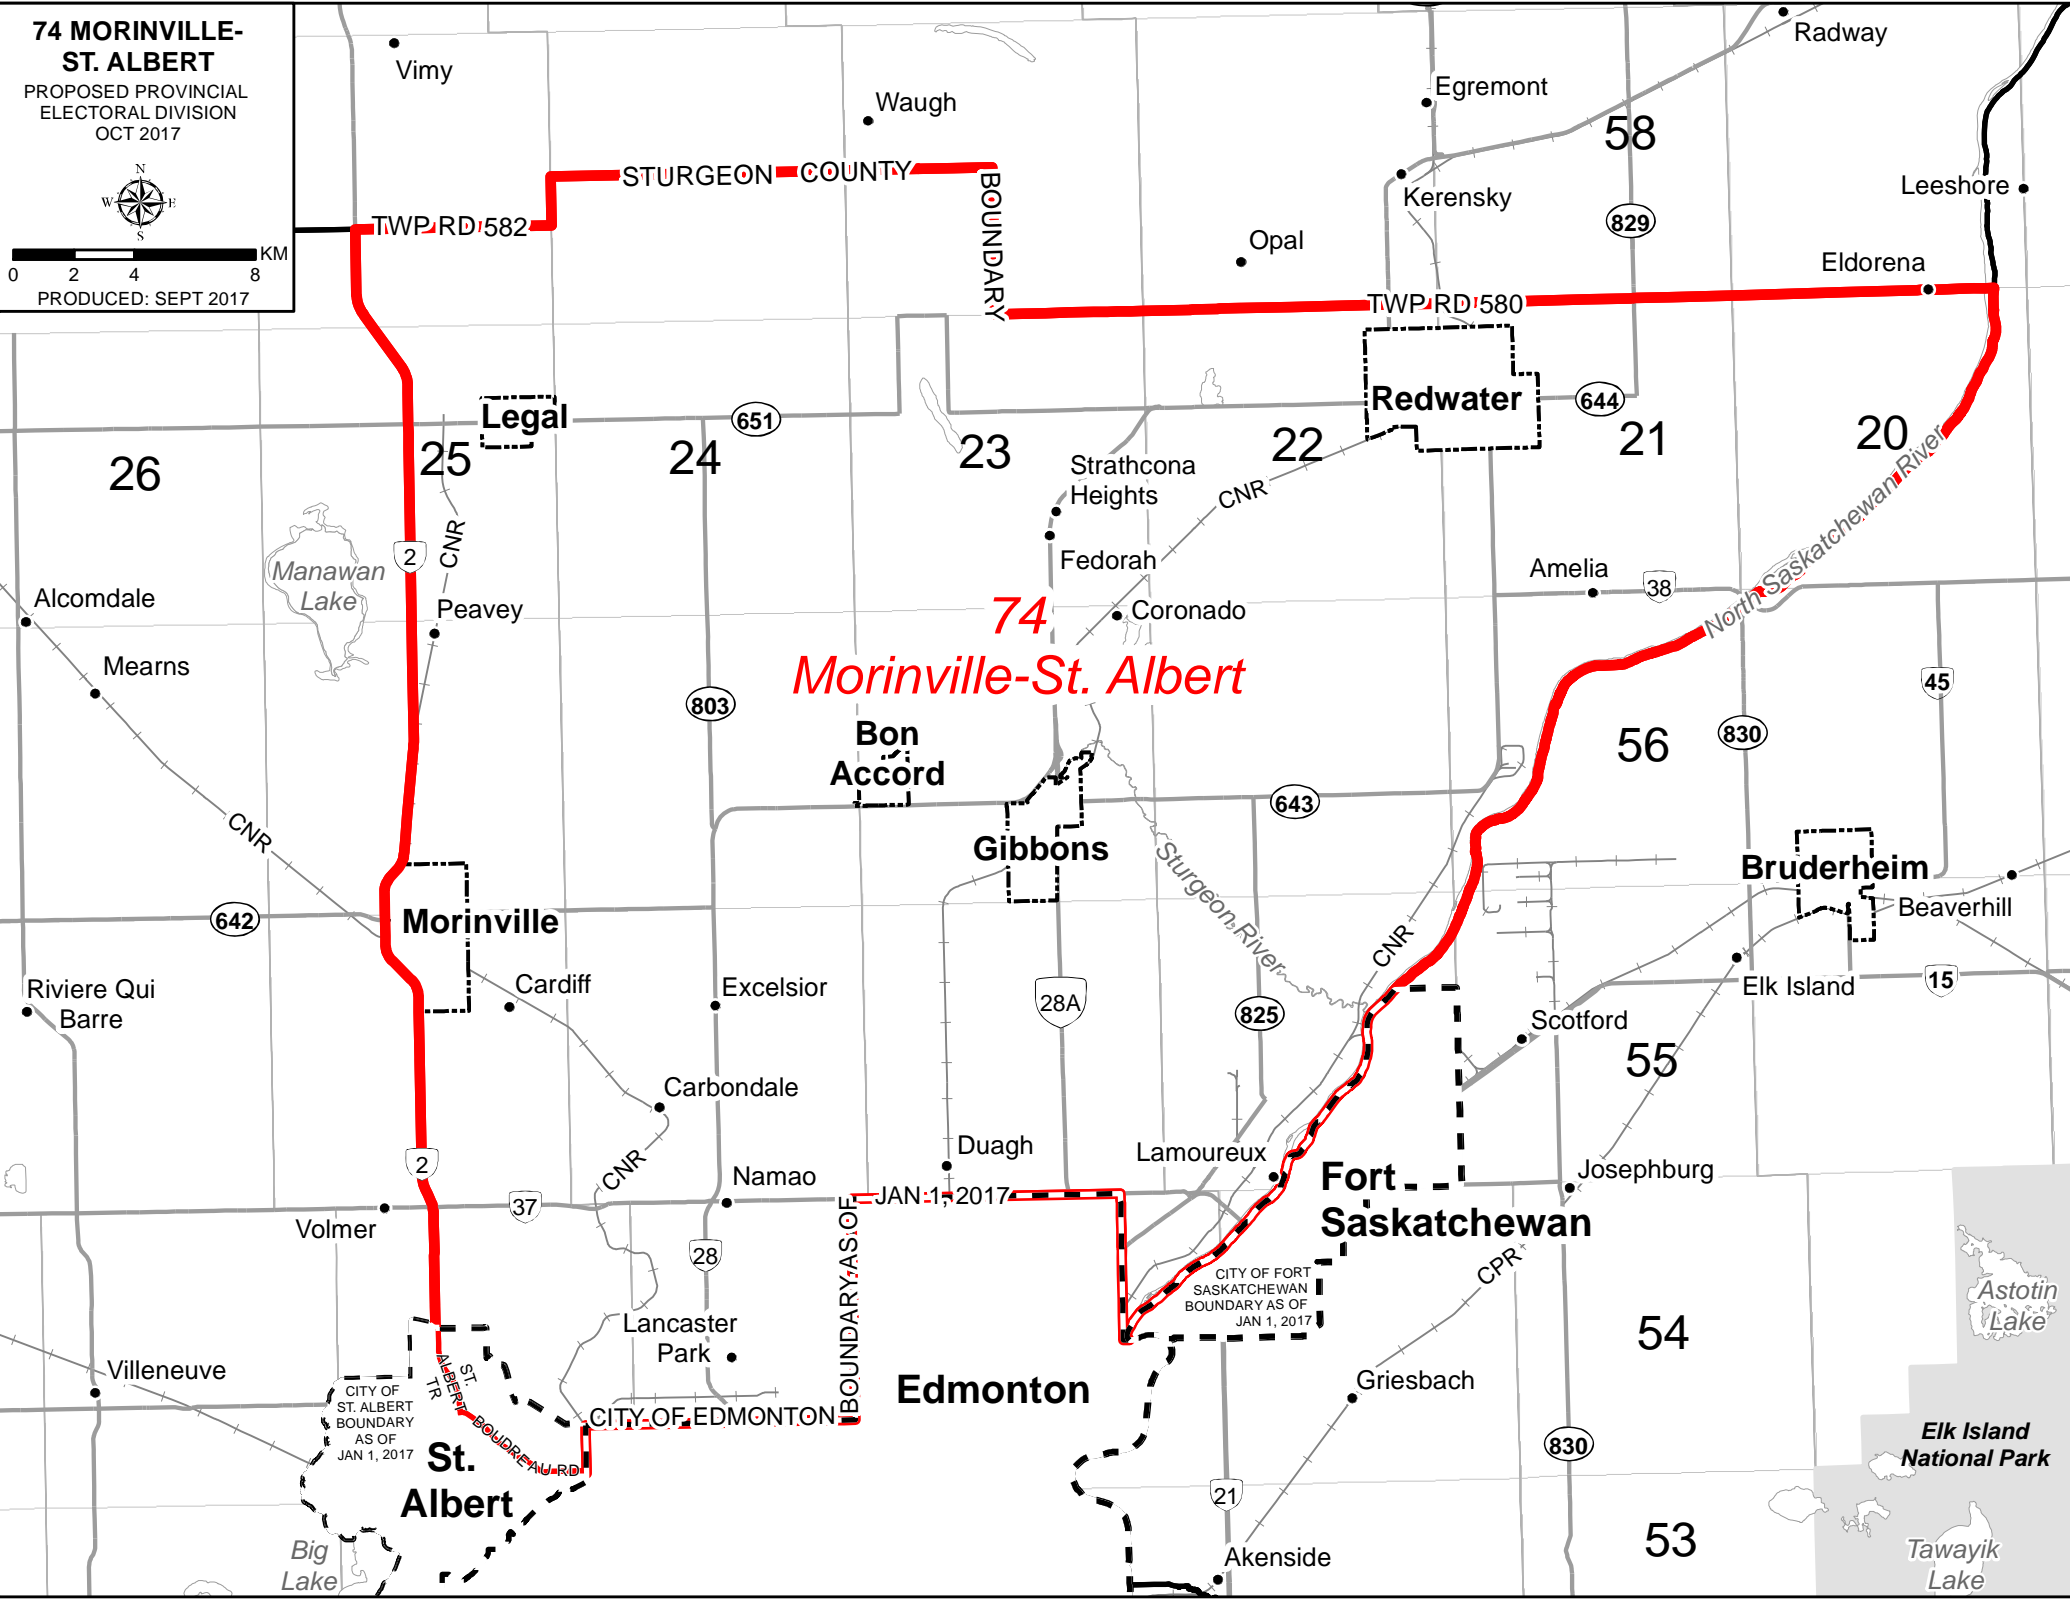

**74 MORINVILLE-ST. ALBERT**

PROPOSED PROVINCIAL  
ELECTORAL DIVISION  
OCT 2017

0 2 4 8 KM

PRODUCED: SEPT 2017

**74**  
*Morinville-St. Albert*

CITY OF ST. ALBERT  
BOUNDARY  
AS OF  
JAN 1, 2017

CITY OF FORT  
SASKATCHEWAN  
BOUNDARY AS OF  
JAN 1, 2017

CITY OF EDMONTON

**Edmonton**

**Fort Saskatchewan**

**Elk Island National Park**

Astotin Lake

Tawayik Lake