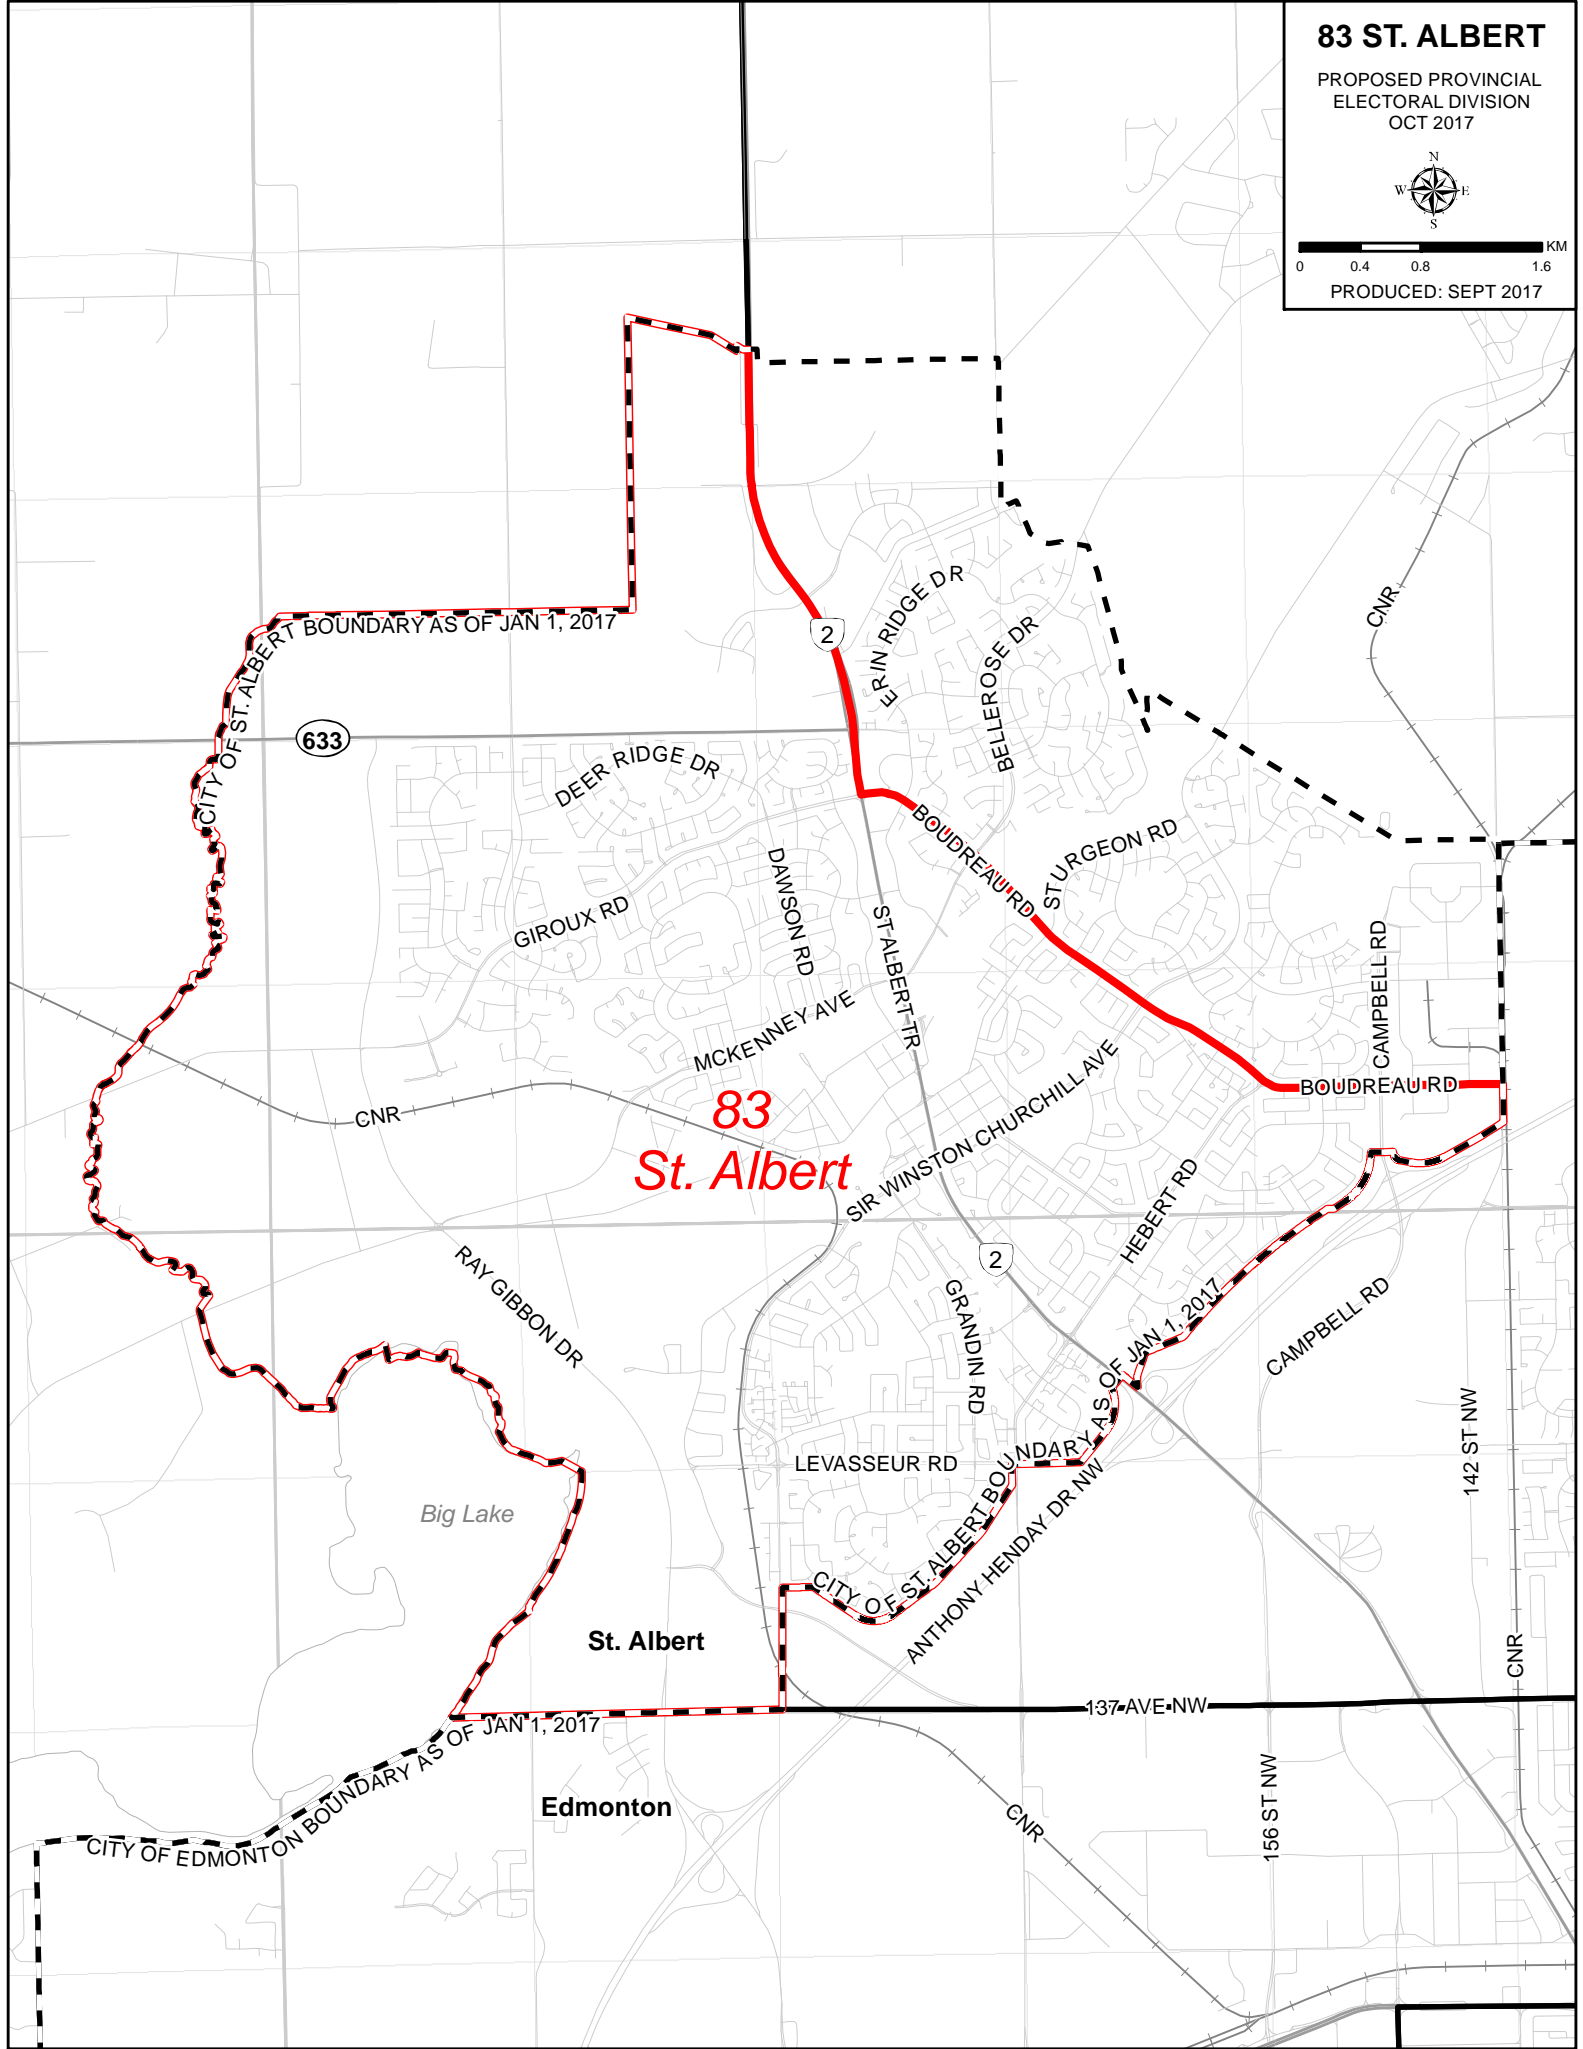

83 ST. ALBERT

PROPOSED PROVINCIAL
ELECTORAL DIVISION
OCT 2017

PRODUCED: SEPT 2017

633

2

2

83
St. Albert

Big Lake

St. Albert

Edmonton

CITY OF ST. ALBERT BOUNDARY AS OF JAN 1, 2017

CITY OF ST. ALBERT BOUNDARY AS OF JAN 1, 2017

CITY OF EDMONTON BOUNDARY AS OF JAN 1, 2017

DEER RIDGE DR

GIROUX RD

DAMSON RD

MCKENNEY AVE

TRIN RIDGE DR

BOUDREAU RD

STURGEON RD

SIR WINSTON CHURCHILL AVE

RAY GIBBON DR

GRANDIN RD

LEVASSEUR RD

CITY OF ST. ALBERT BOUNDARY AS OF JAN 1, 2017

ANTHONY HENDAY DR NW

HEBERT RD

CAMPBELL RD

137 AVE NW

156 ST NW

142 ST NW

CNR