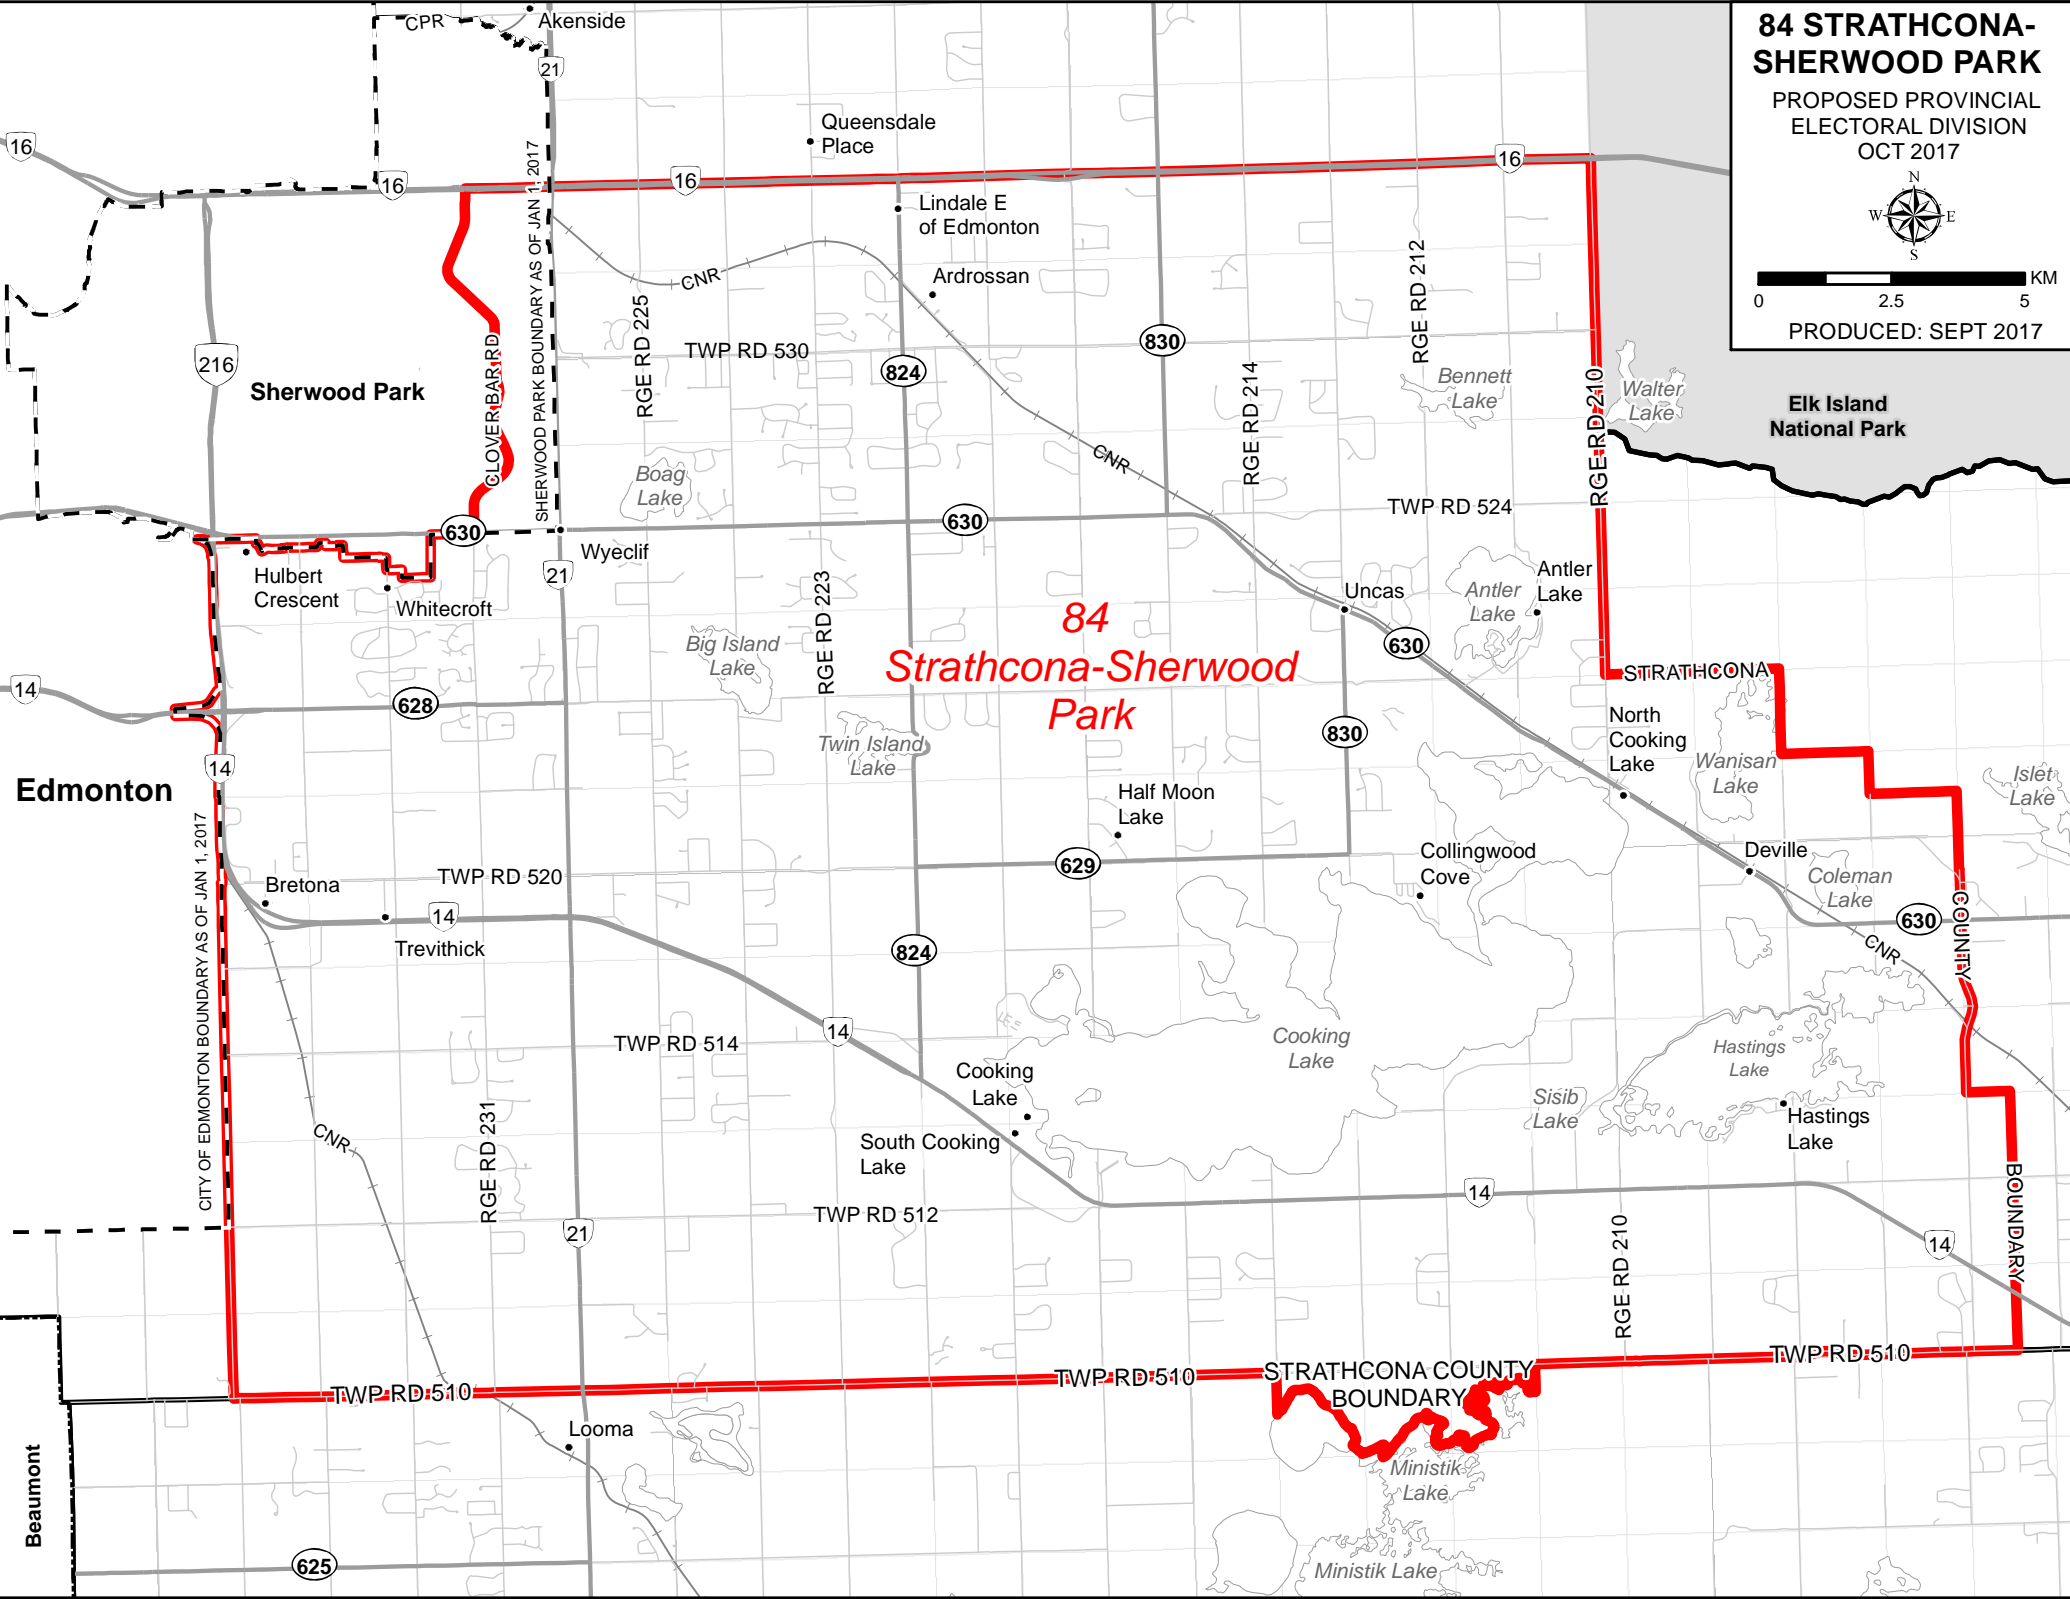

# 84 STRATHCONA-SHERWOOD PARK

PROPOSED PROVINCIAL  
ELECTORAL DIVISION  
OCT 2017

0 2.5 5 KM

PRODUCED: SEPT 2017

Edmonton

Sherwood Park

84  
Strathcona-Sherwood  
Park

Elk Island  
National Park

Beaumont

STRATHCONA COUNTY  
BOUNDARY

BOUNDARY