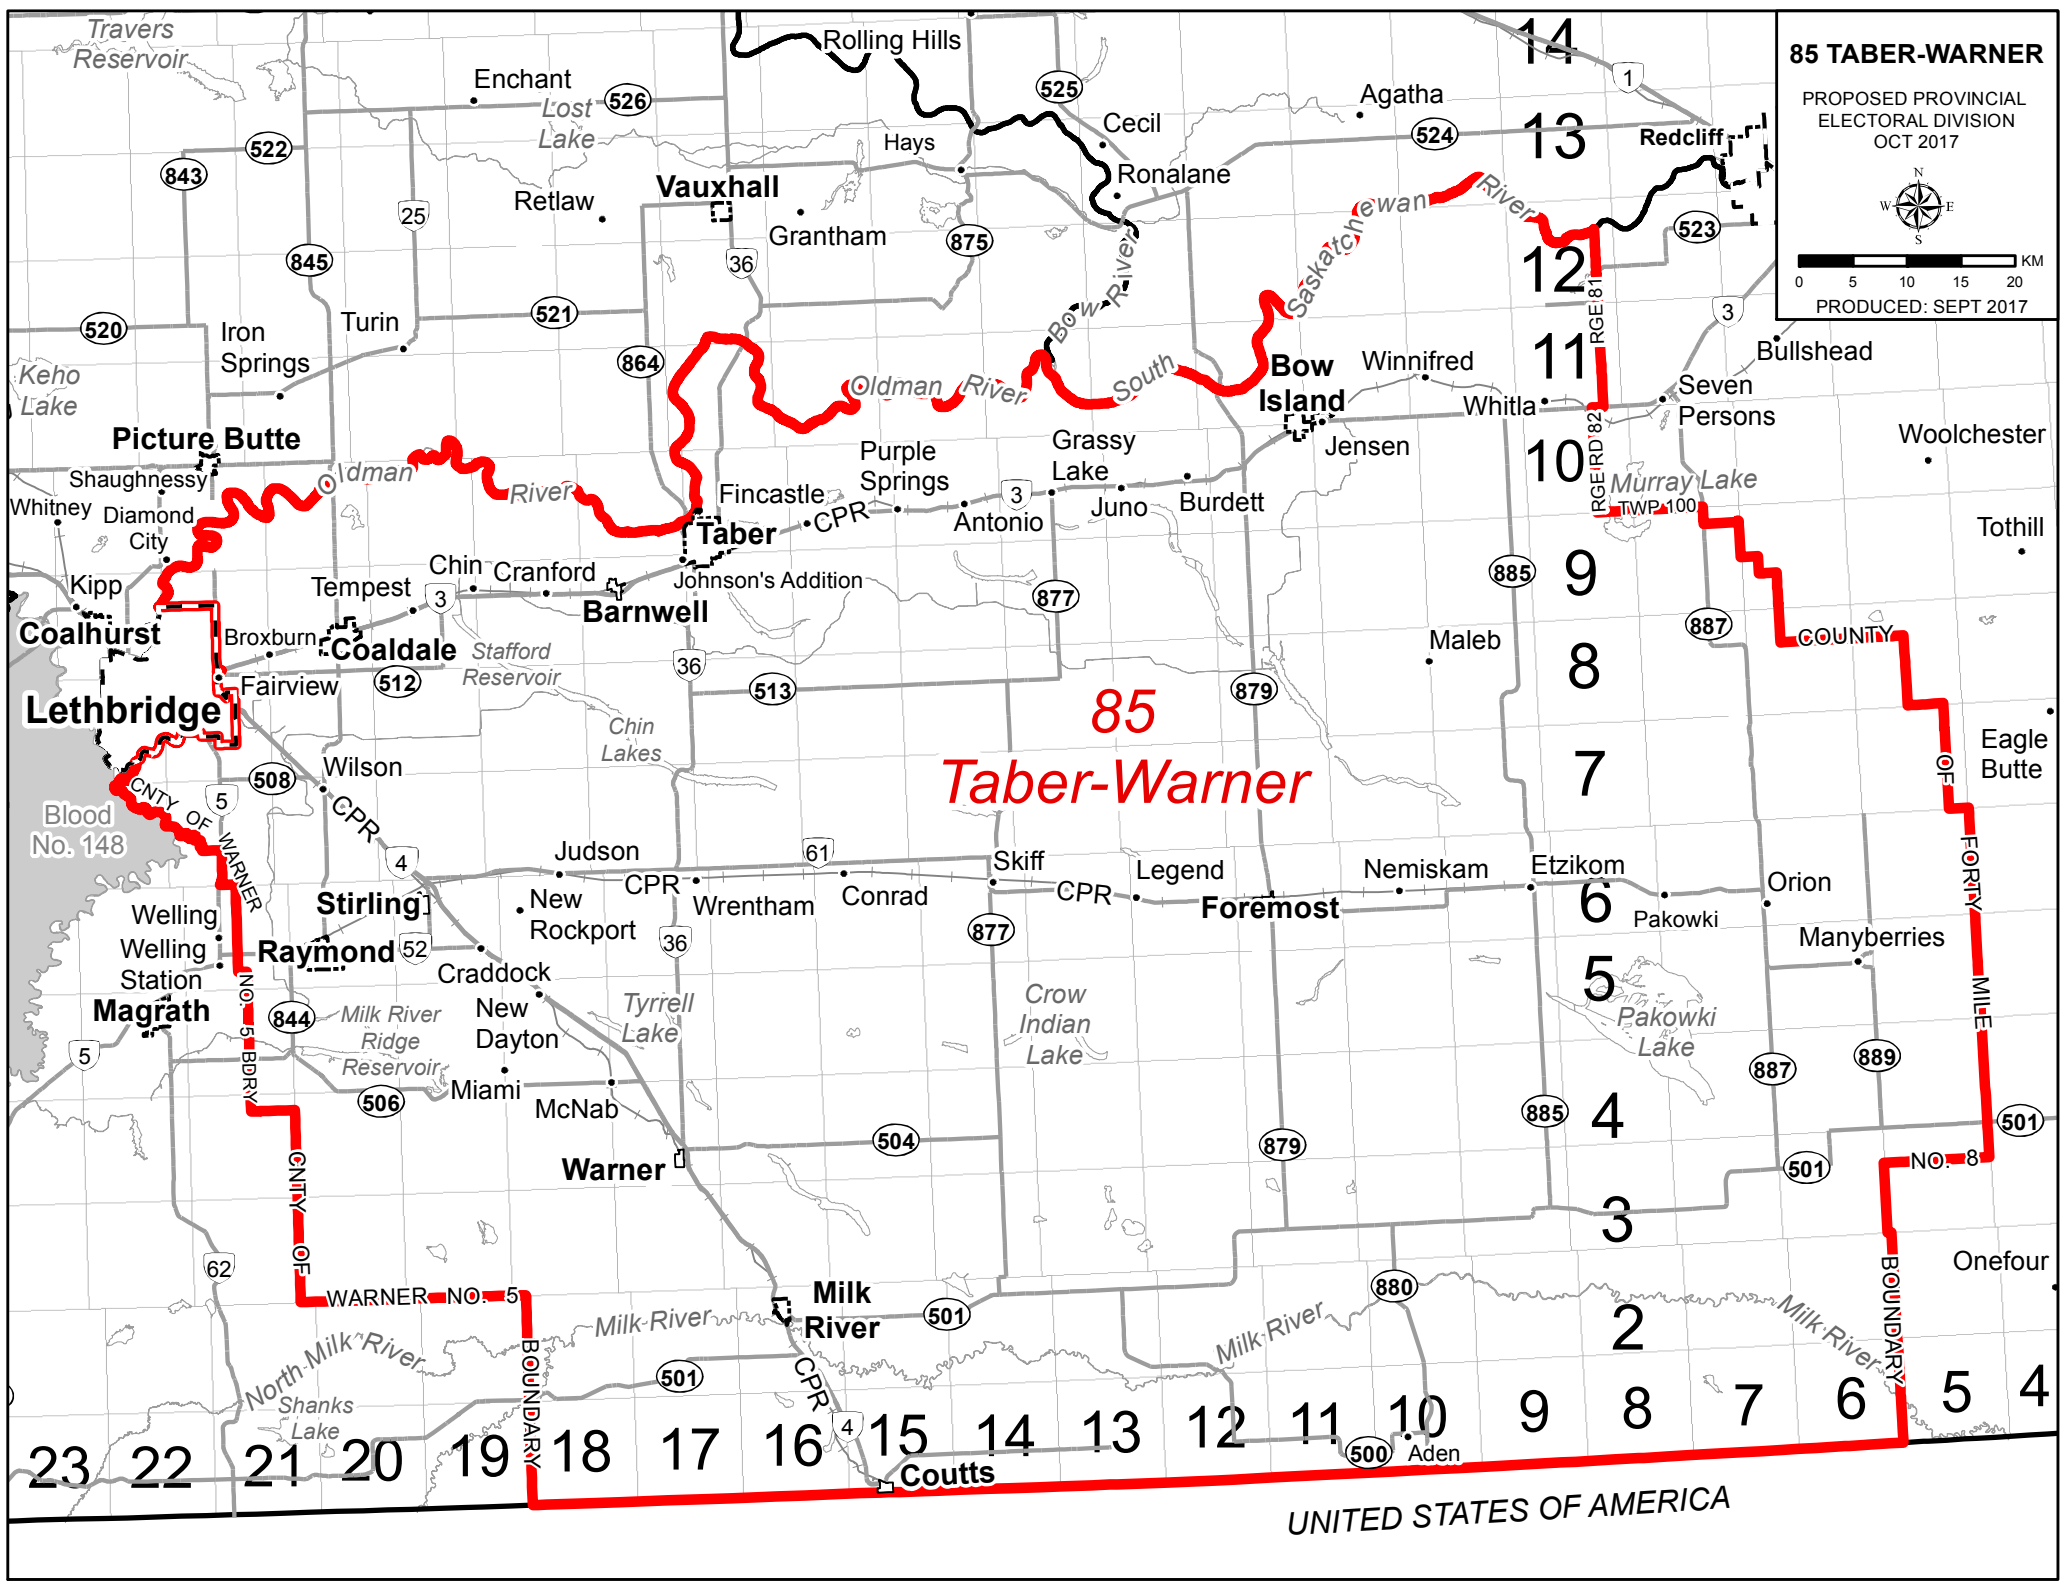

85 TABER-WARNER

PROPOSED PROVINCIAL
ELECTORAL DIVISION
OCT 2017

PRODUCED: SEPT 2017

UNITED STATES OF AMERICA