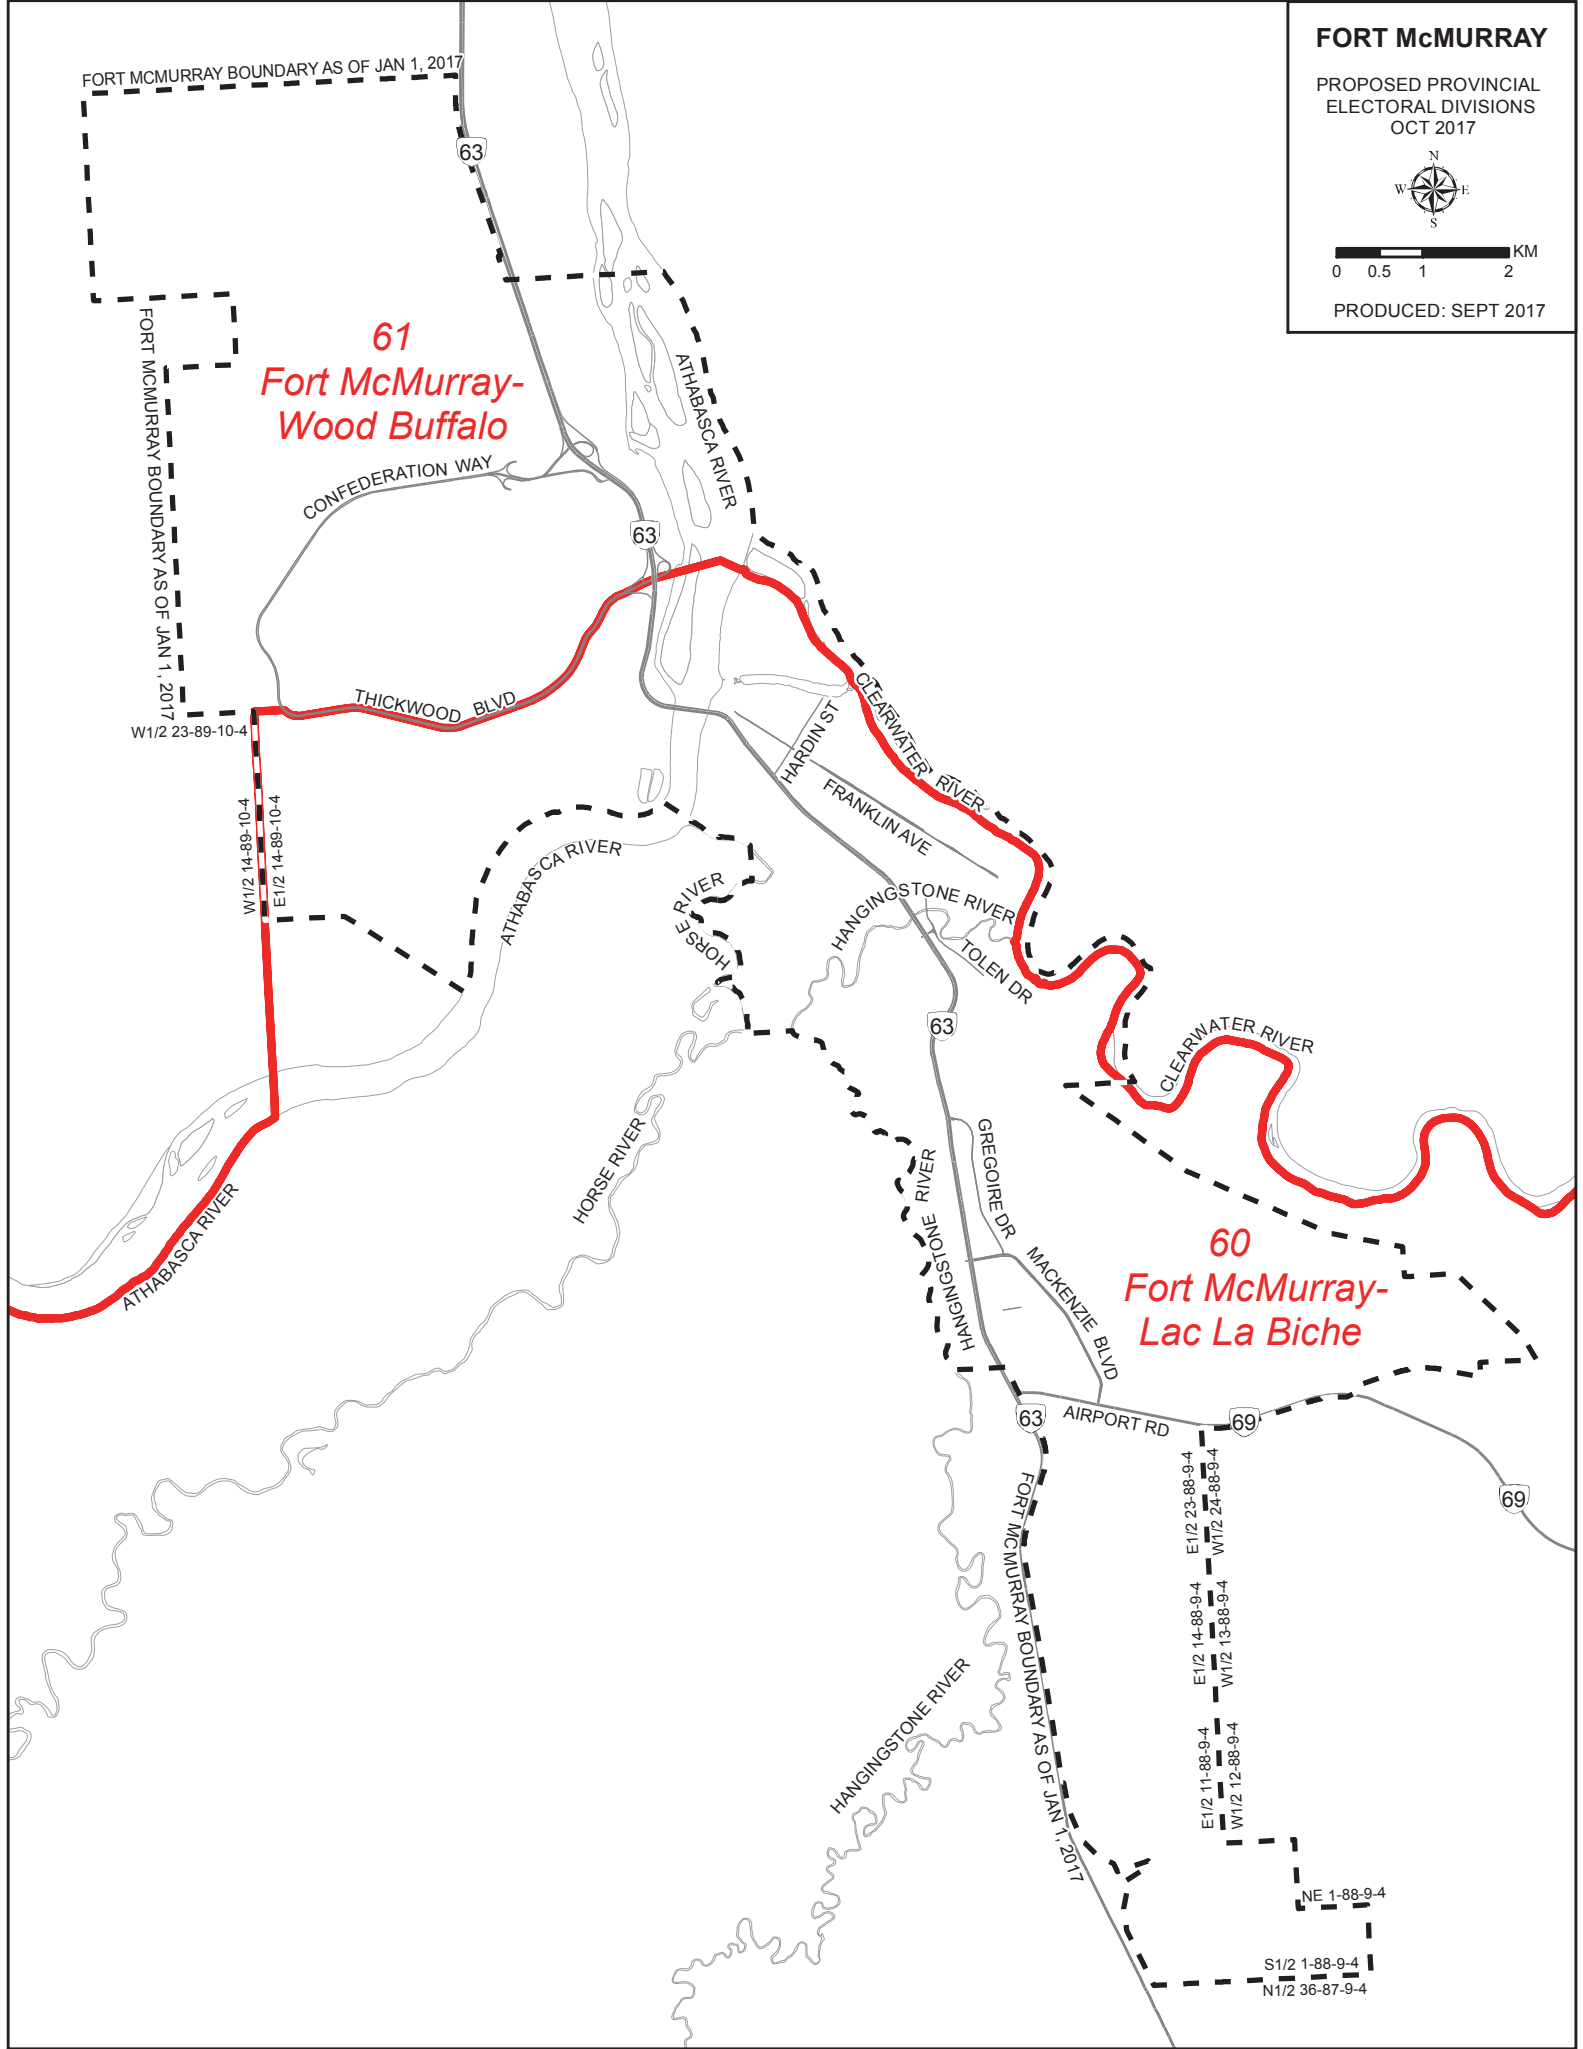

FORT McMURRAY

PROPOSED PROVINCIAL
ELECTORAL DIVISIONS
OCT 2017

PRODUCED: SEPT 2017

61
*Fort McMurray-
Wood Buffalo*

60
*Fort McMurray-
Lac La Biche*

FORT McMURRAY BOUNDARY AS OF JAN 1, 2017

FORT McMURRAY BOUNDARY AS OF JAN 1, 2017

FORT McMURRAY BOUNDARY AS OF JAN 1, 2017

W1/2 23-89-10-4

W1/2 14-89-10-4

E1/2 14-89-10-4

E1/2 23-88-9-4

E1/2 14-88-9-4

W1/2 24-88-9-4

W1/2 13-88-9-4

E1/2 11-88-9-4

W1/2 12-88-9-4

NE 1-88-9-4

S1/2 1-88-9-4

N1/2 36-87-9-4