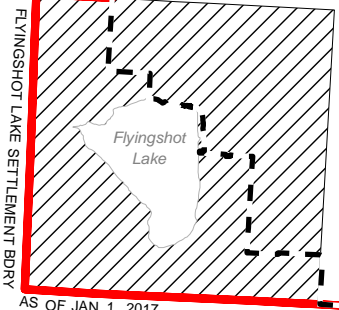

# GRANDE PRAIRIE

PROPOSED PROVINCIAL  
ELECTORAL DIVISIONS  
OCT 2017

PRODUCED: SEPT 2017

**63**  
*Grande Prairie*

**64**  
*Grande Prairie-  
Wapiti*

FLYINGSHOT LAKE SETTLEMENT BODY  
AS OF JAN 1, 2017

CITY OF GRANDE PRAIRIE BOUNDARY AS OF JAN 1, 2017

CITY OF GRANDE PRAIRIE BOUNDARY AS OF JAN 1, 2017

CITY OF GRANDE PRAIRIE BOUNDARY AS OF JAN 1, 2017

AS OF JAN 1, 2017