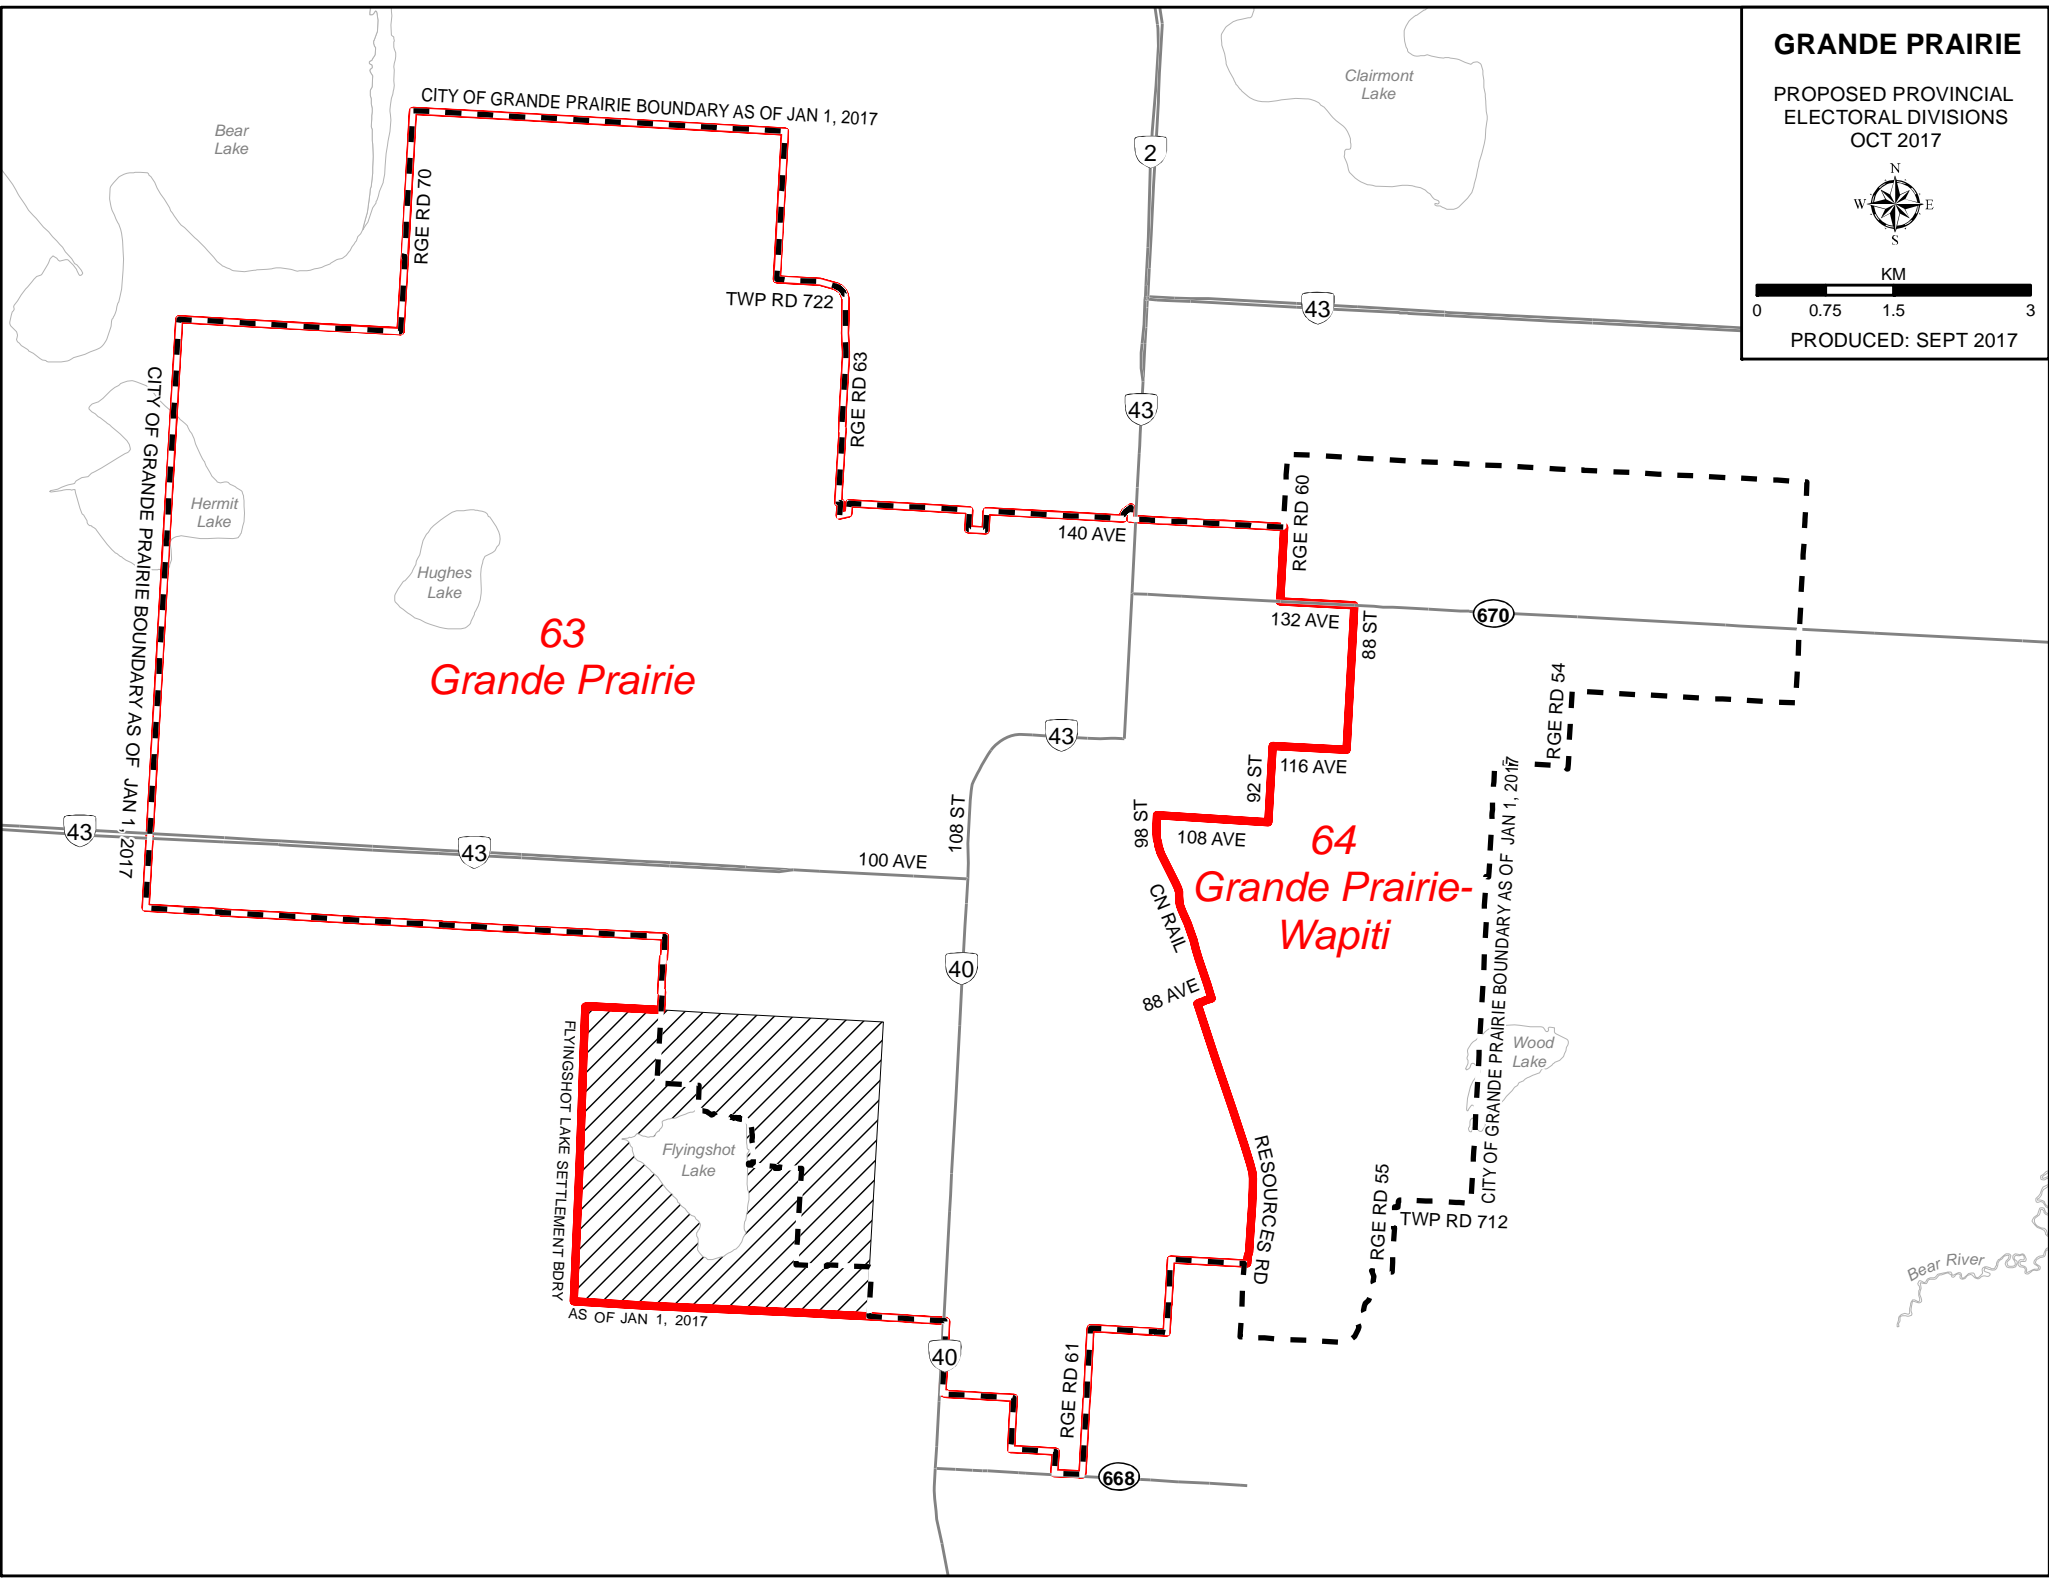

# GRANDE PRAIRIE

PROPOSED PROVINCIAL  
ELECTORAL DIVISIONS  
OCT 2017

PRODUCED: SEPT 2017

**63**  
*Grande Prairie*

**64**  
*Grande Prairie-  
Wapiti*

FLYINGSHOT LAKE SETTLEMENT BODY  
AS OF JAN 1, 2017

CITY OF GRANDE PRAIRIE BOUNDARY AS OF JAN 1, 2017

CITY OF GRANDE PRAIRIE BOUNDARY AS OF JAN 1, 2017

CITY OF GRANDE PRAIRIE BOUNDARY AS OF JAN 1, 2017

AS OF JAN 1, 2017