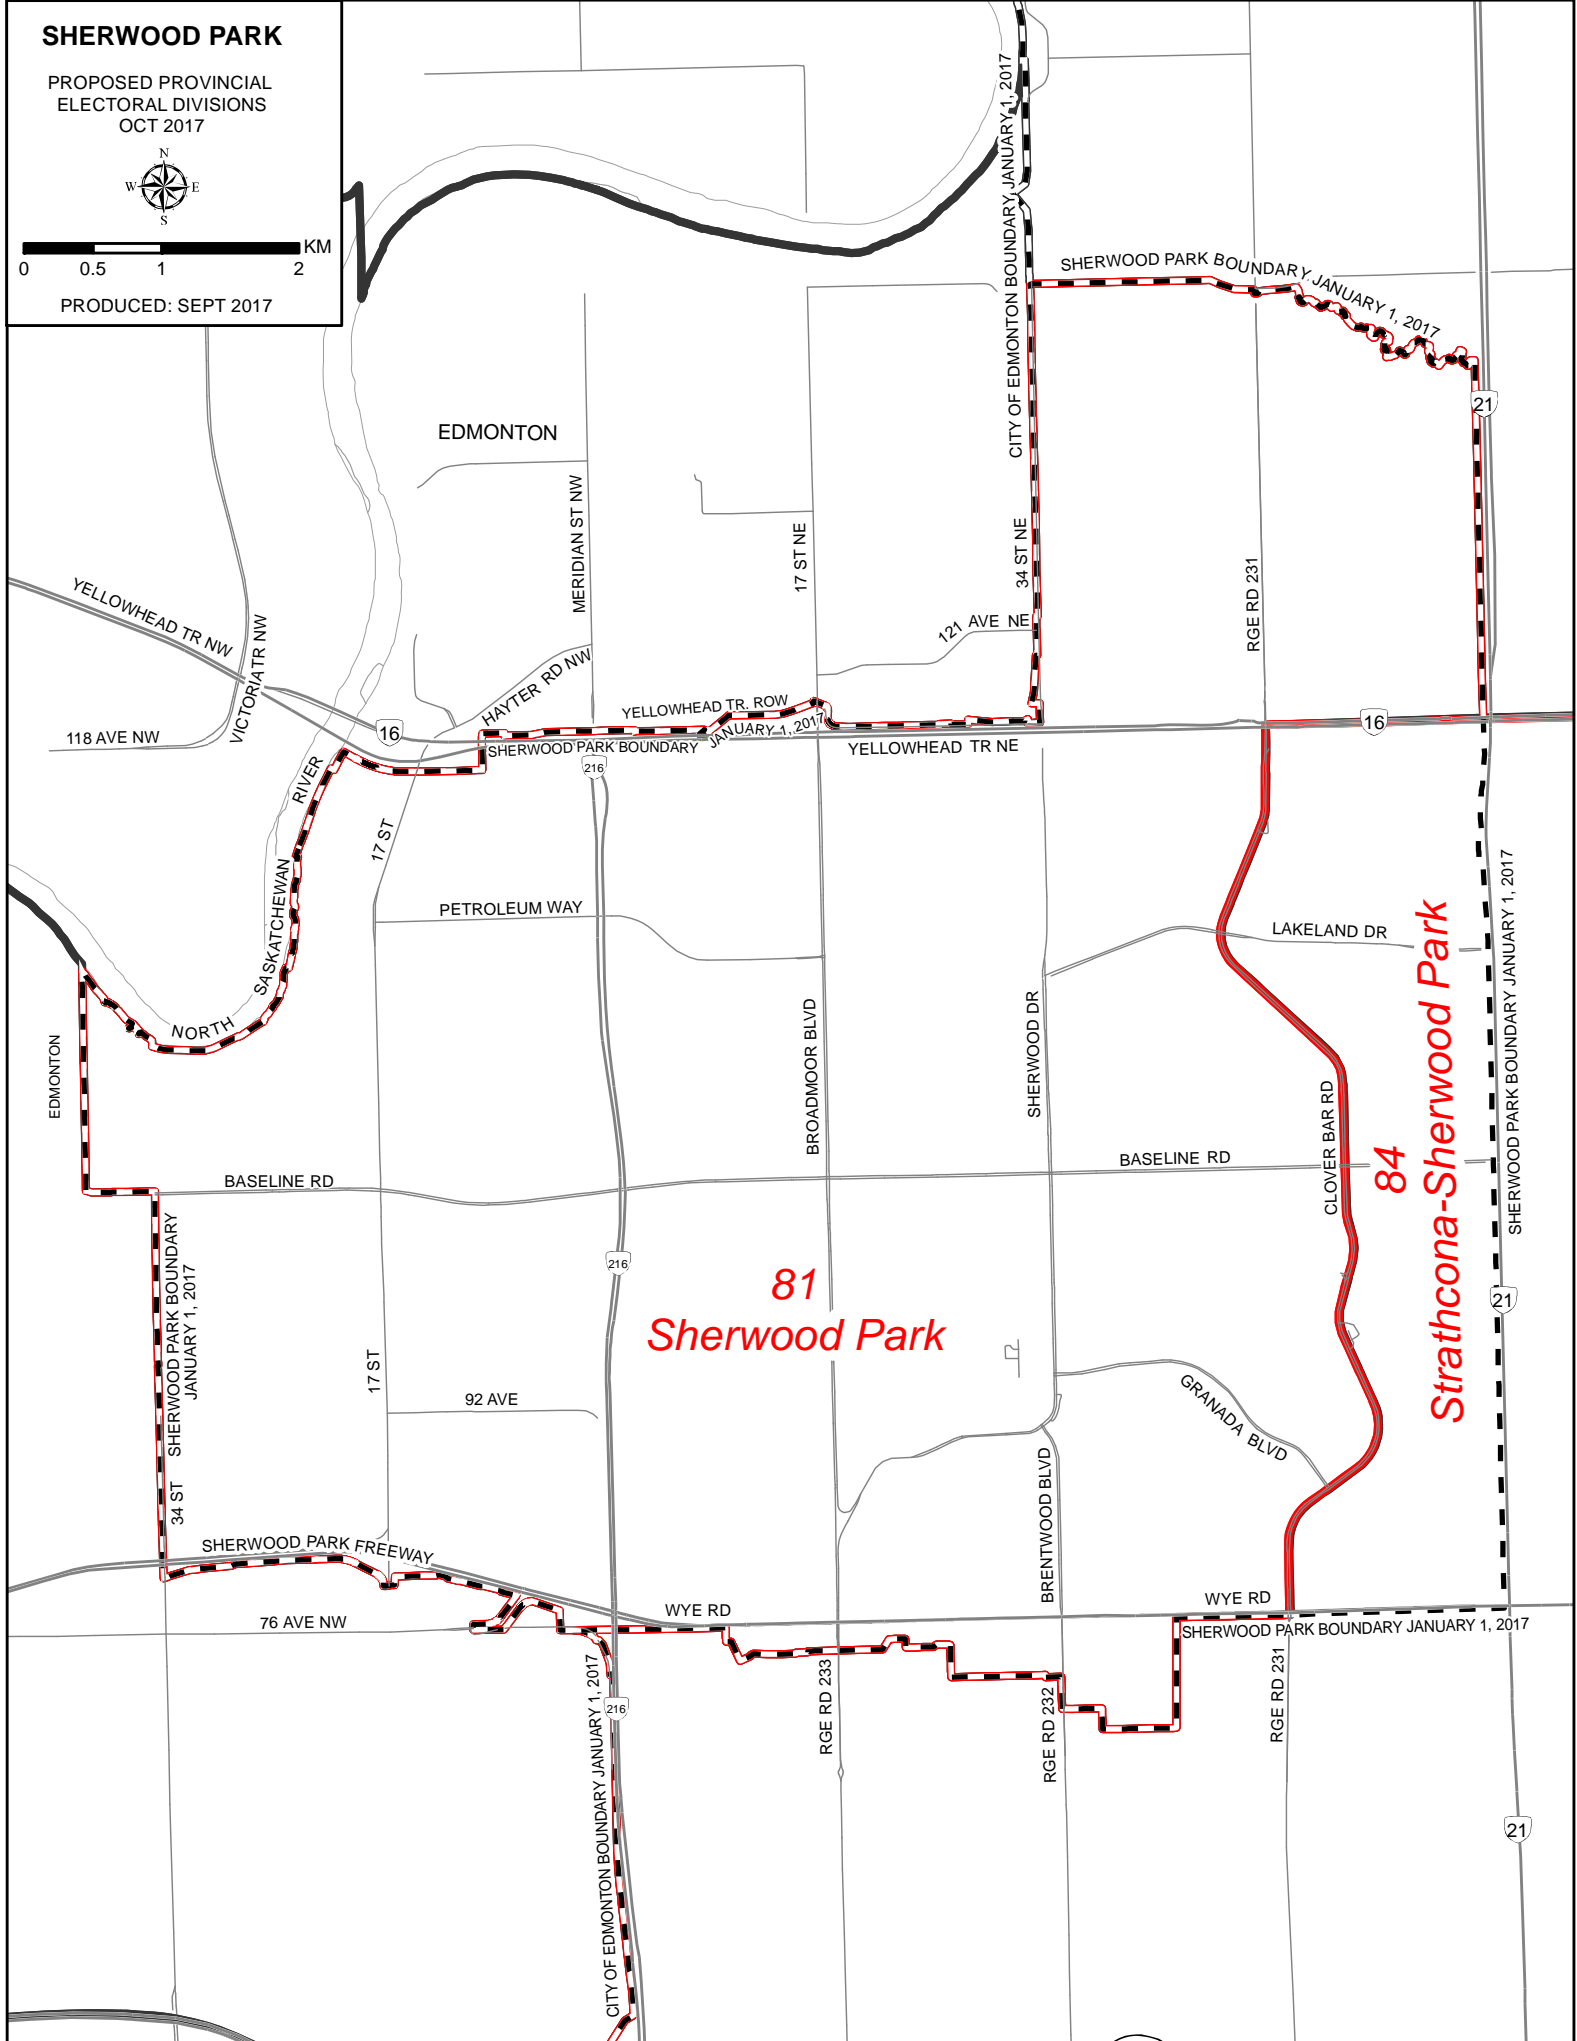

# SHERWOOD PARK

PROPOSED PROVINCIAL  
ELECTORAL DIVISIONS  
OCT 2017

PRODUCED: SEPT 2017

**81**  
*Sherwood Park*

**84**  
*Strathcona-Sherwood Park*

EDMONTON

PETROLEUM WAY

17 ST

92 AVE

SHERWOOD PARK BOUNDARY  
JANUARY 1, 2017

SHERWOOD PARK FREEWAY

76 AVE NW

WYE RD

CITY OF EDMONTON BOUNDARY  
JANUARY 1, 2017

RGE RD 233

RGE RD 232

VICTORIA TR NW

SASKATCHEWAN RIVER

NORTH

EDMONTON

CITY OF EDMONTON BOUNDARY  
JANUARY 1, 2017

SHERWOOD PARK BOUNDARY  
JANUARY 1, 2017

21

16

216

216

21

21

SHERWOOD PARK BOUNDARY  
JANUARY 1, 2017