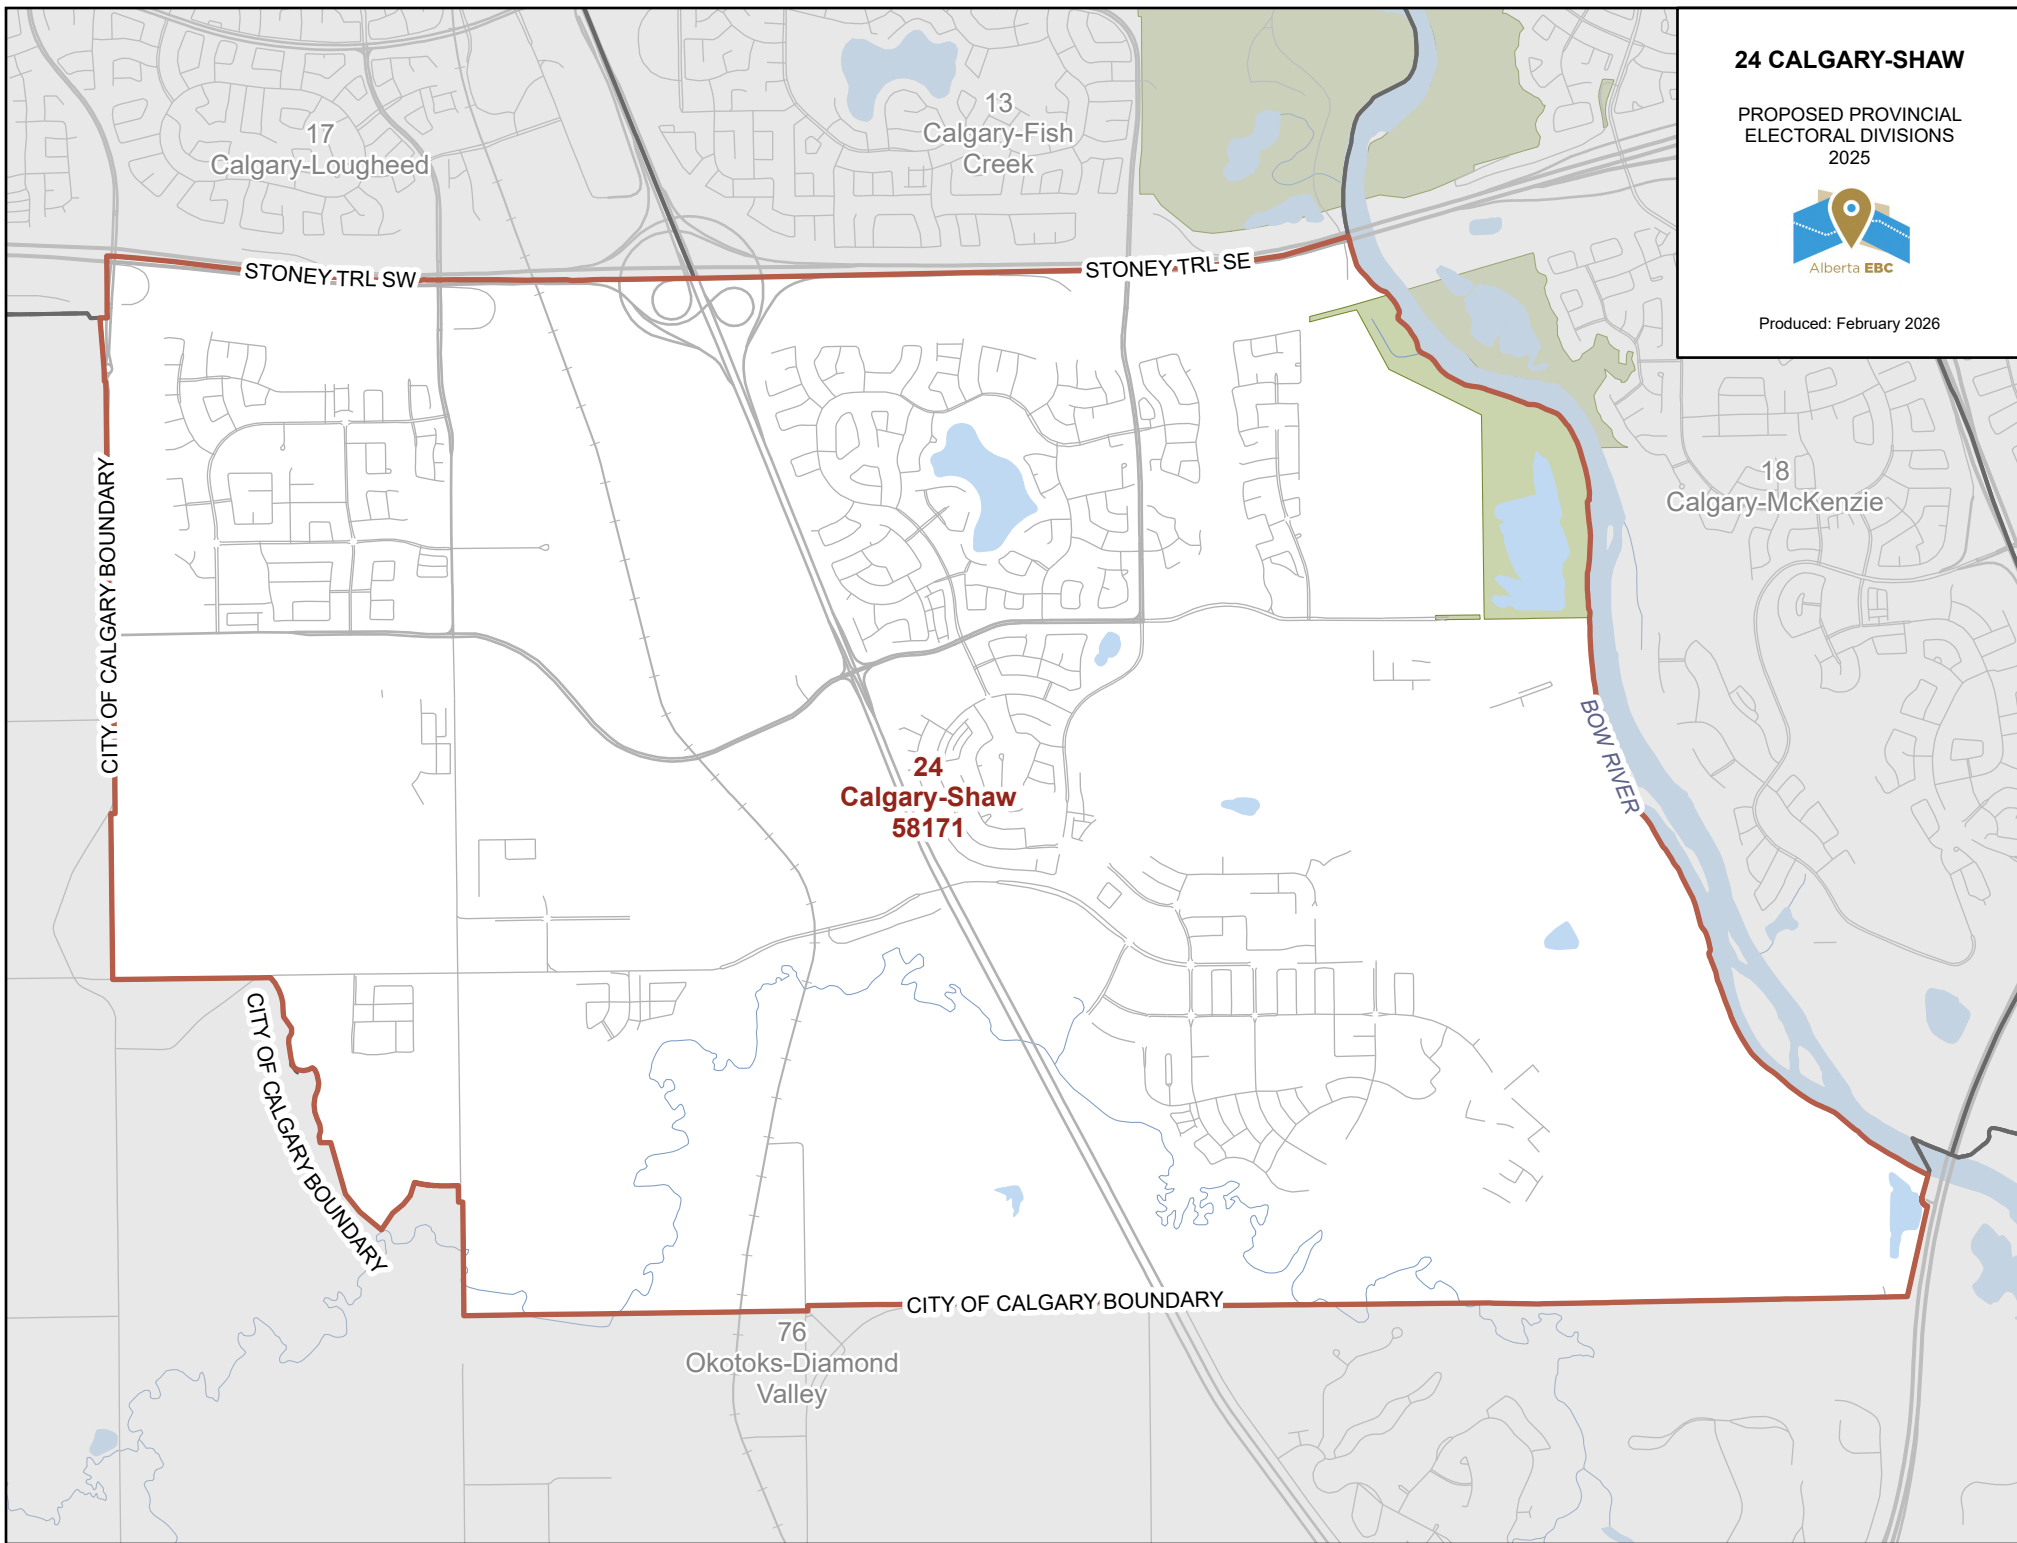

**24 CALGARY-SHAW**

PROPOSED PROVINCIAL  
ELECTORAL DIVISIONS  
2025

Produced: February 2026

17  
Calgary-Lougheed

13  
Calgary-Fish  
Creek

18  
Calgary-McKenzie

**24  
Calgary-Shaw  
58171**

76  
Okotoks-Diamond  
Valley

CITY OF CALGARY BOUNDARY

CITY OF CALGARY BOUNDARY

CITY OF CALGARY BOUNDARY

STONEY TRUNK SW

STONEY TRUNK SE

BOW RIVER