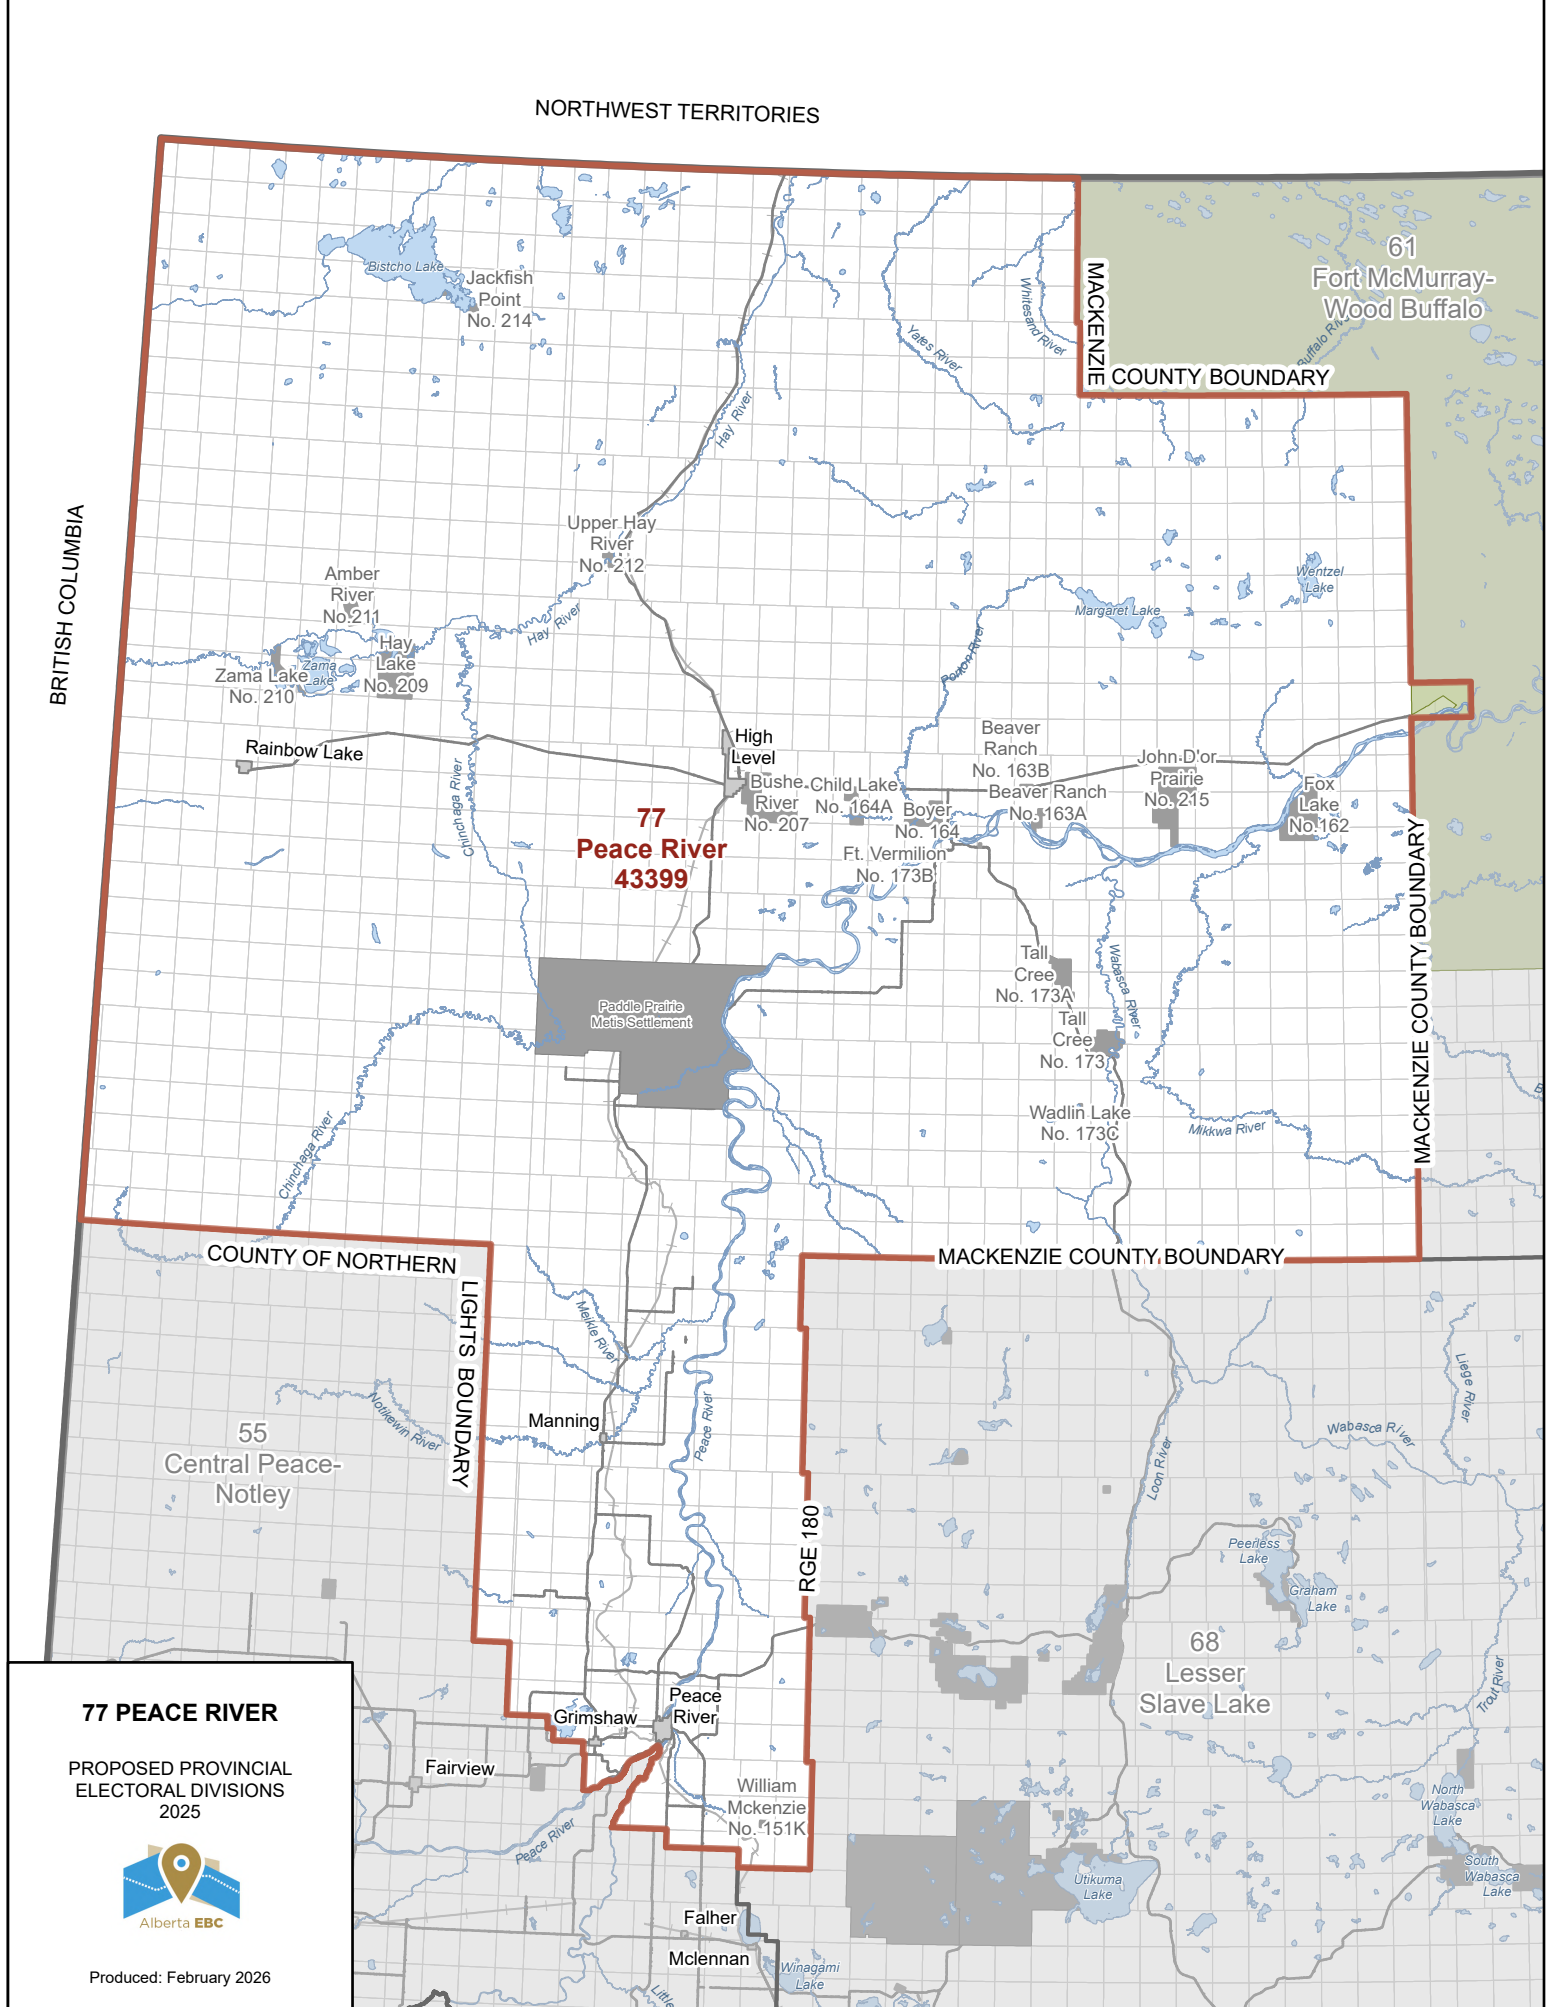

LIGHTS BOUNDARY

Manning

MACKENZIE COUNTY BOUNDARY

RGE 180

68
Lesser
Slave Lake

77 PEACE RIVER

PROPOSED PROVINCIAL
ELECTORAL DIVISIONS
2025

Produced: February 2026